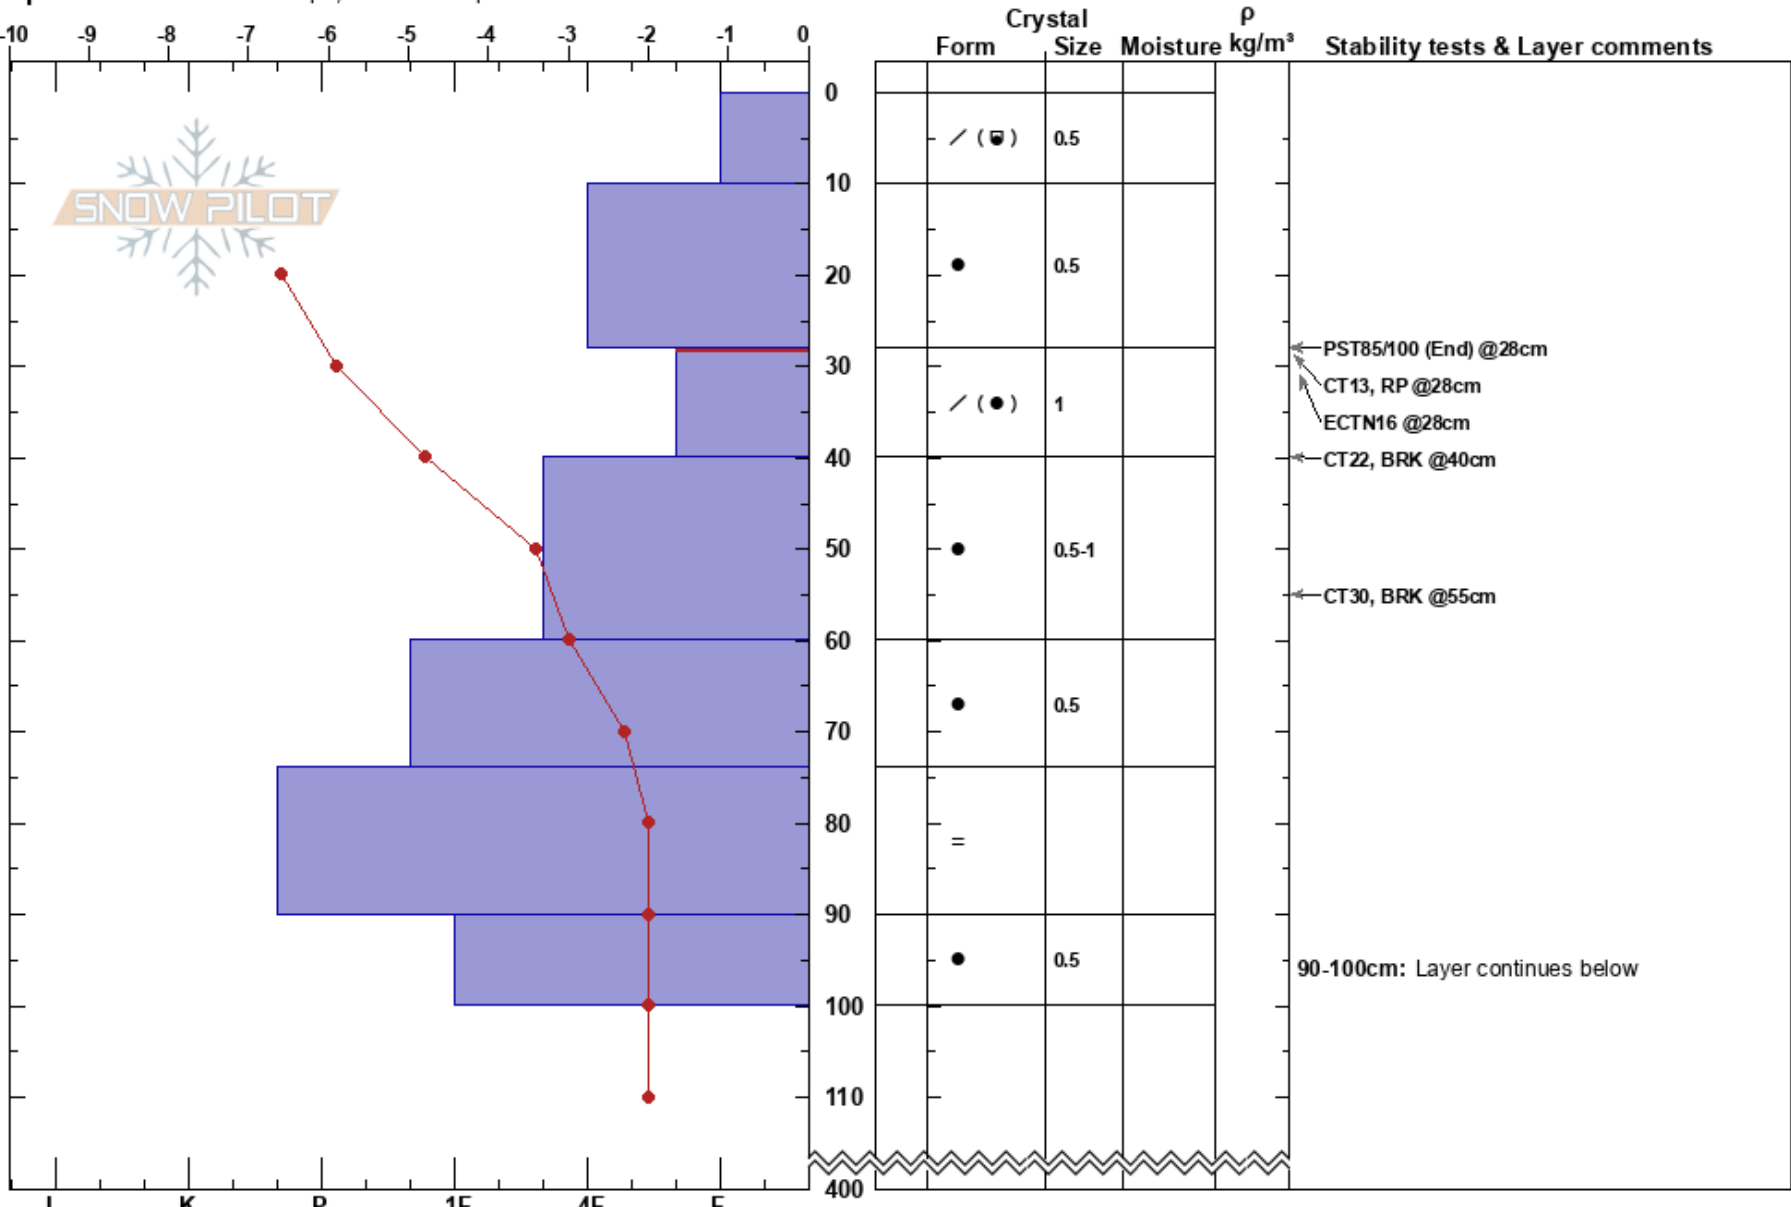

Incline Lake Peak
 Carson Range
 NV
Elevation: 9240 ft
Aspect: 350°
Specifics: Ski tracks on slope; We skied slope

Andy Anderson
 02/15/2017 - 12:00pm
Co-ord: 39.29838N, -119.94233W
Slope Angle: 28°
Wind Loading:

Stability: Very Good **HS:** 400
Air Temperature: 3.4°C
Sky Cover: BKN
Precipitation: NO
Wind: SW Moderate

Layer Notes:
 28-40cm: Problematic layer
 90-100cm: Layer continues below

Notes: Probed to 400 cm. Snowpack is deeper than 400 cm.