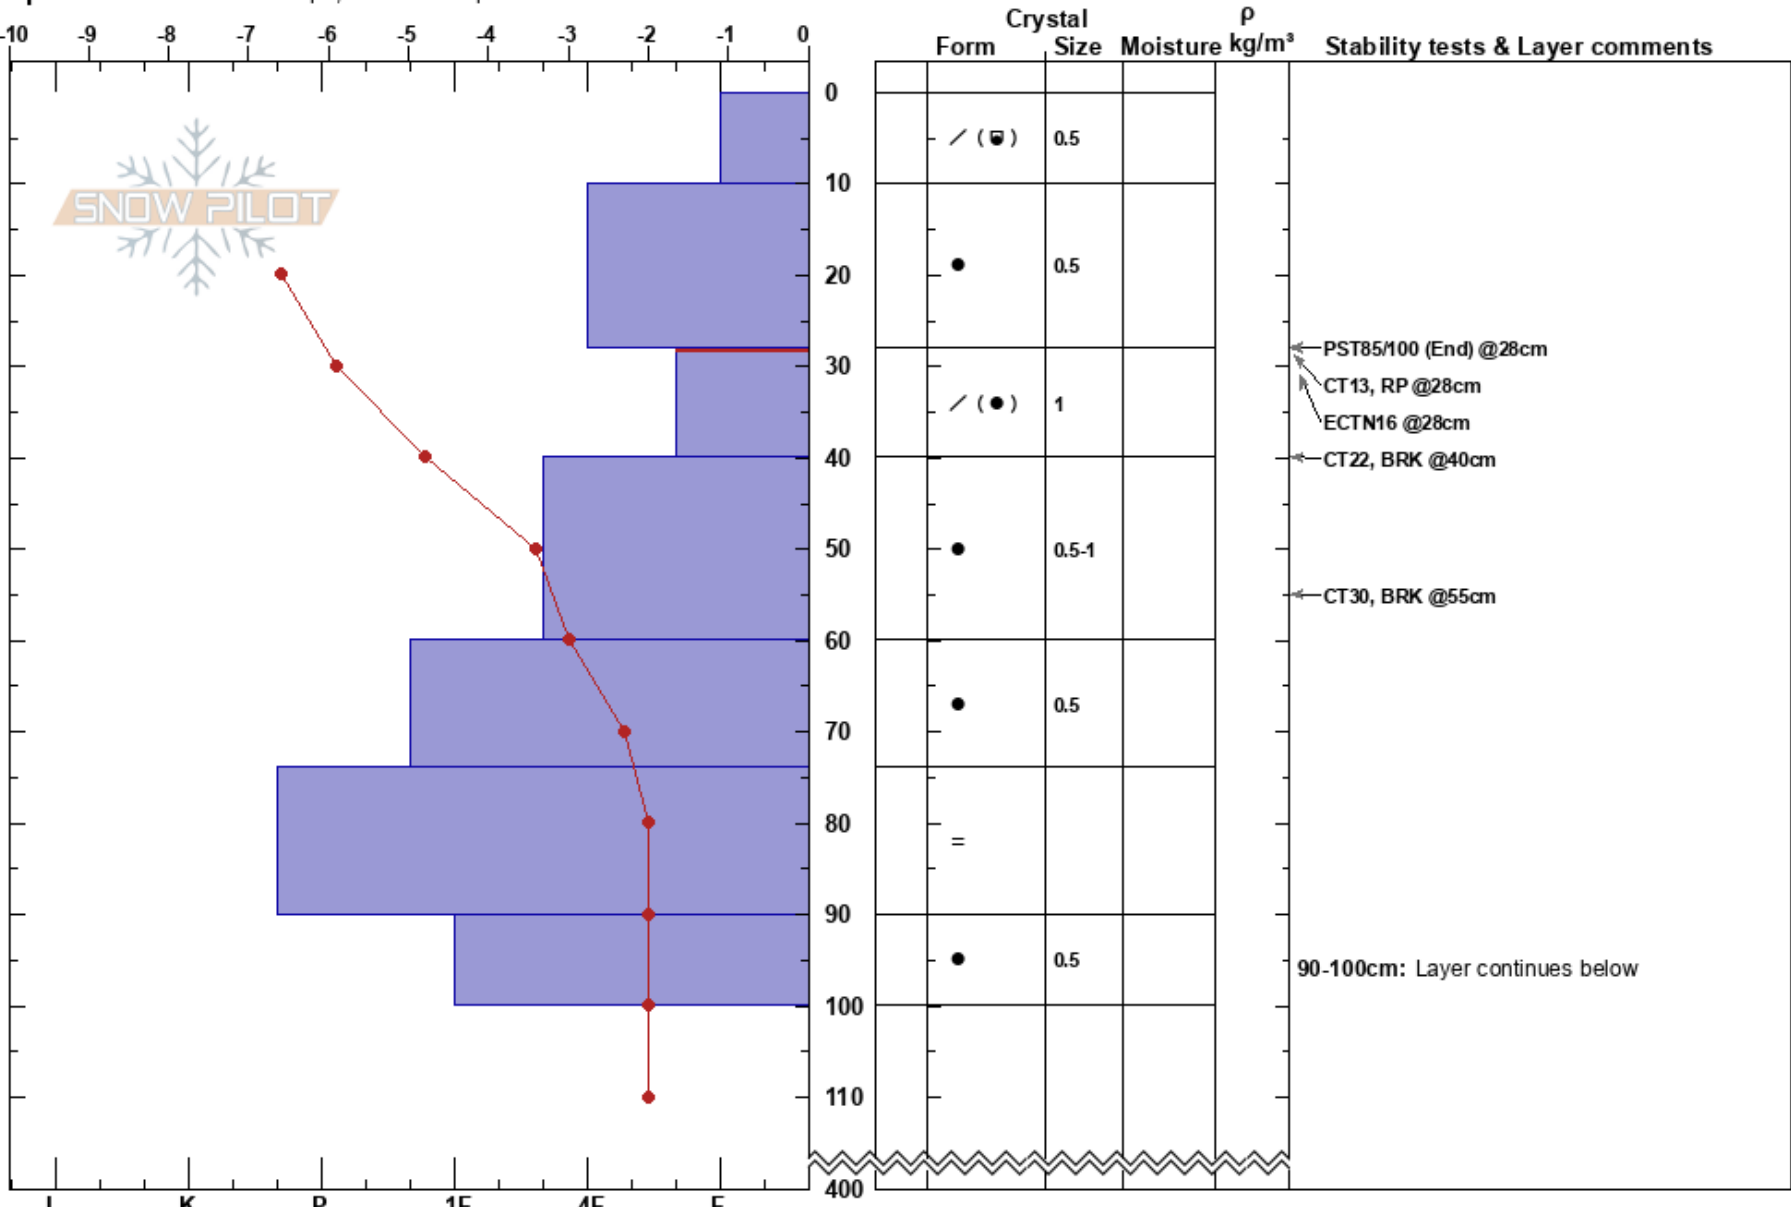

Incline Lake Peak  
 Carson Range  
 NV  
 Elevation: 9240 ft  
 Aspect: 350°  
 Specifics: Ski tracks on slope; We skied slope

Andy Anderson  
 02/15/2017 - 12:00pm  
 Co-ord: 39.29838N, -119.94233W  
 Slope Angle: 28°  
 Wind Loading:

Stability: Very Good HS:400  
 Air Temperature: 3.4°C  
 Sky Cover: BKN  
 Precipitation: NO  
 Wind: SW Moderate

Layer Notes:  
 28-40cm: Problematic layer  
 90-100cm: Layer continues below

Notes: Probed to 400 cm. Snowpack is deeper than 400 cm.