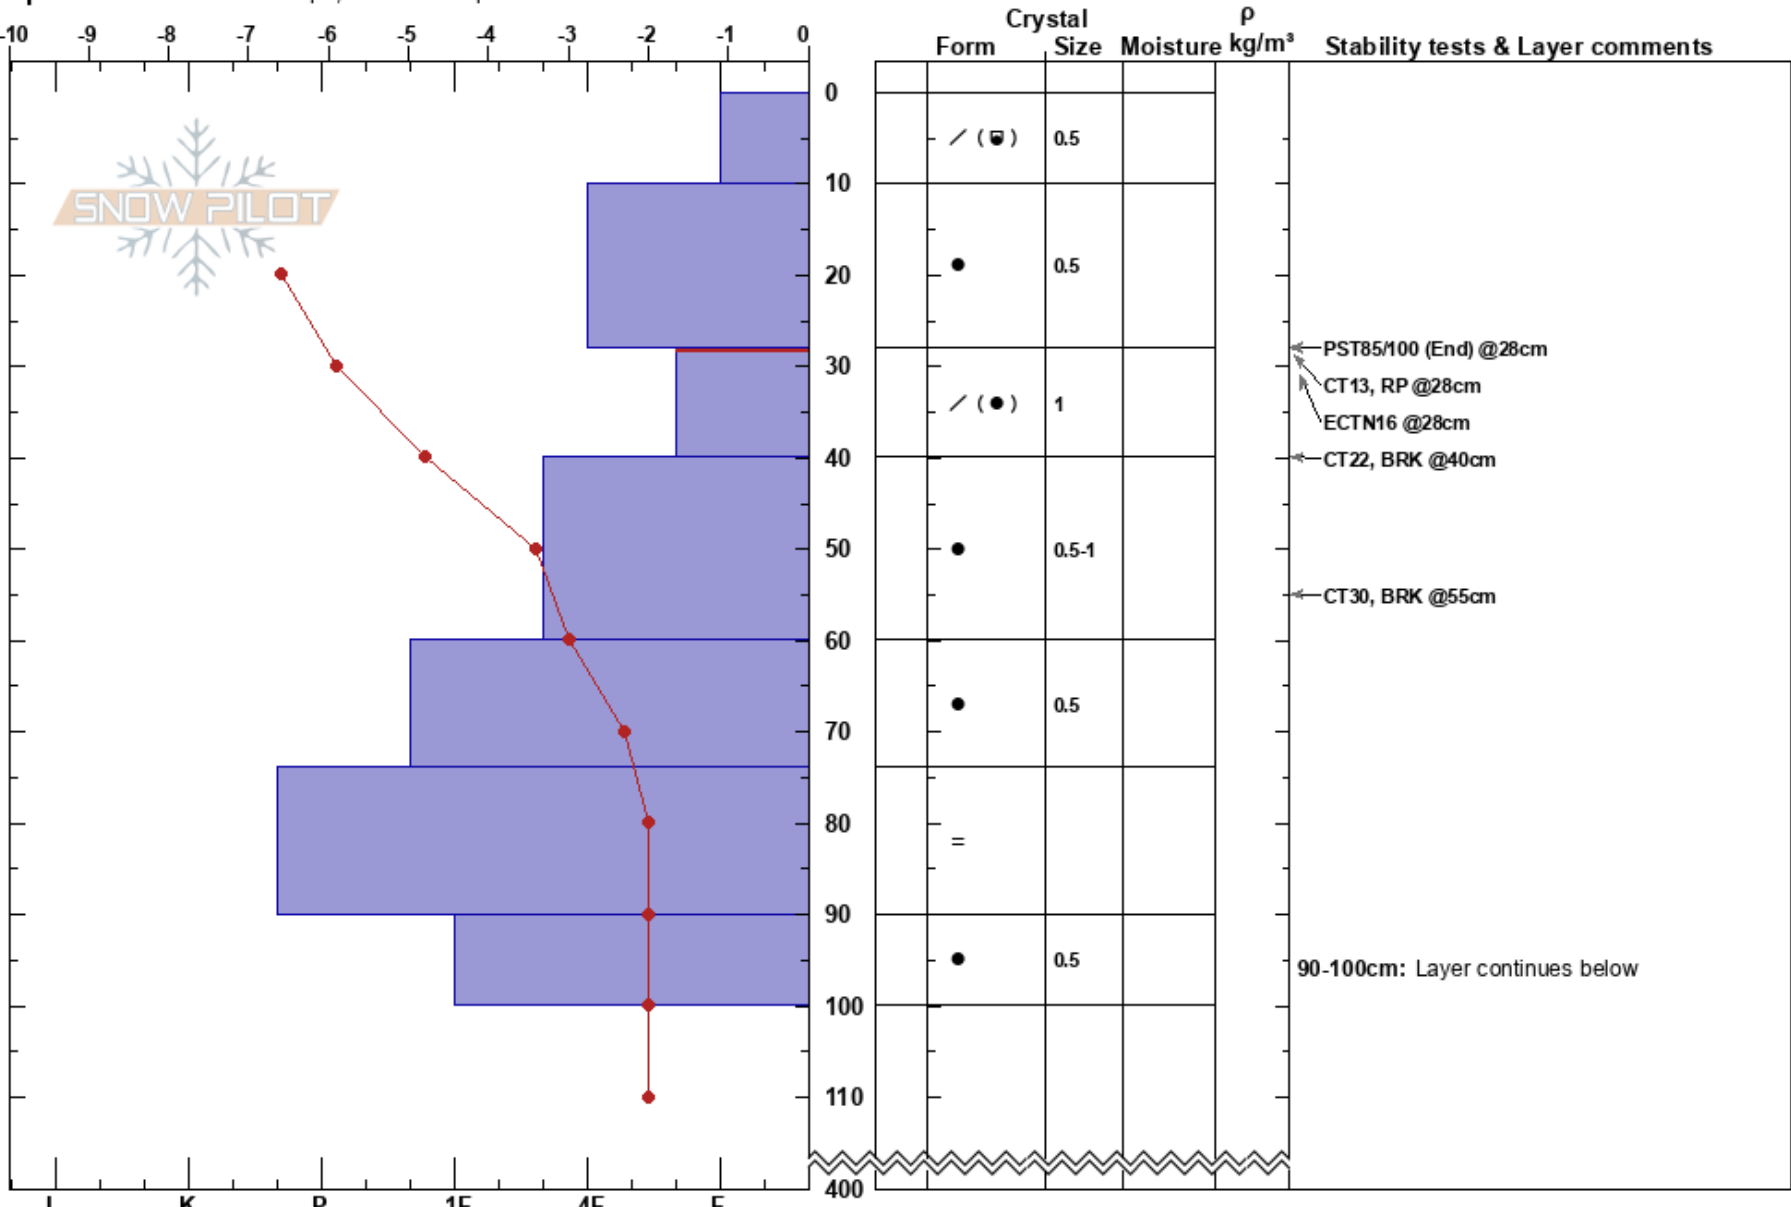

Incline Lake Peak
 Carson Range
 NV
 Elevation: 9240 ft
 Aspect: 350°
 Specifics: Ski tracks on slope; We skied slope

Andy Anderson
 02/15/2017 - 12:00pm
 Co-ord: 39.29838N, -119.94233W
 Slope Angle: 28°
 Wind Loading:

Stability: Very Good HS:400
 Air Temperature: 3.4°C
 Sky Cover: BKN
 Precipitation: NO
 Wind: SW Moderate

Layer Notes:
 28-40cm: Problematic layer
 90-100cm: Layer continues below

Notes: Probed to 400 cm. Snowpack is deeper than 400 cm.