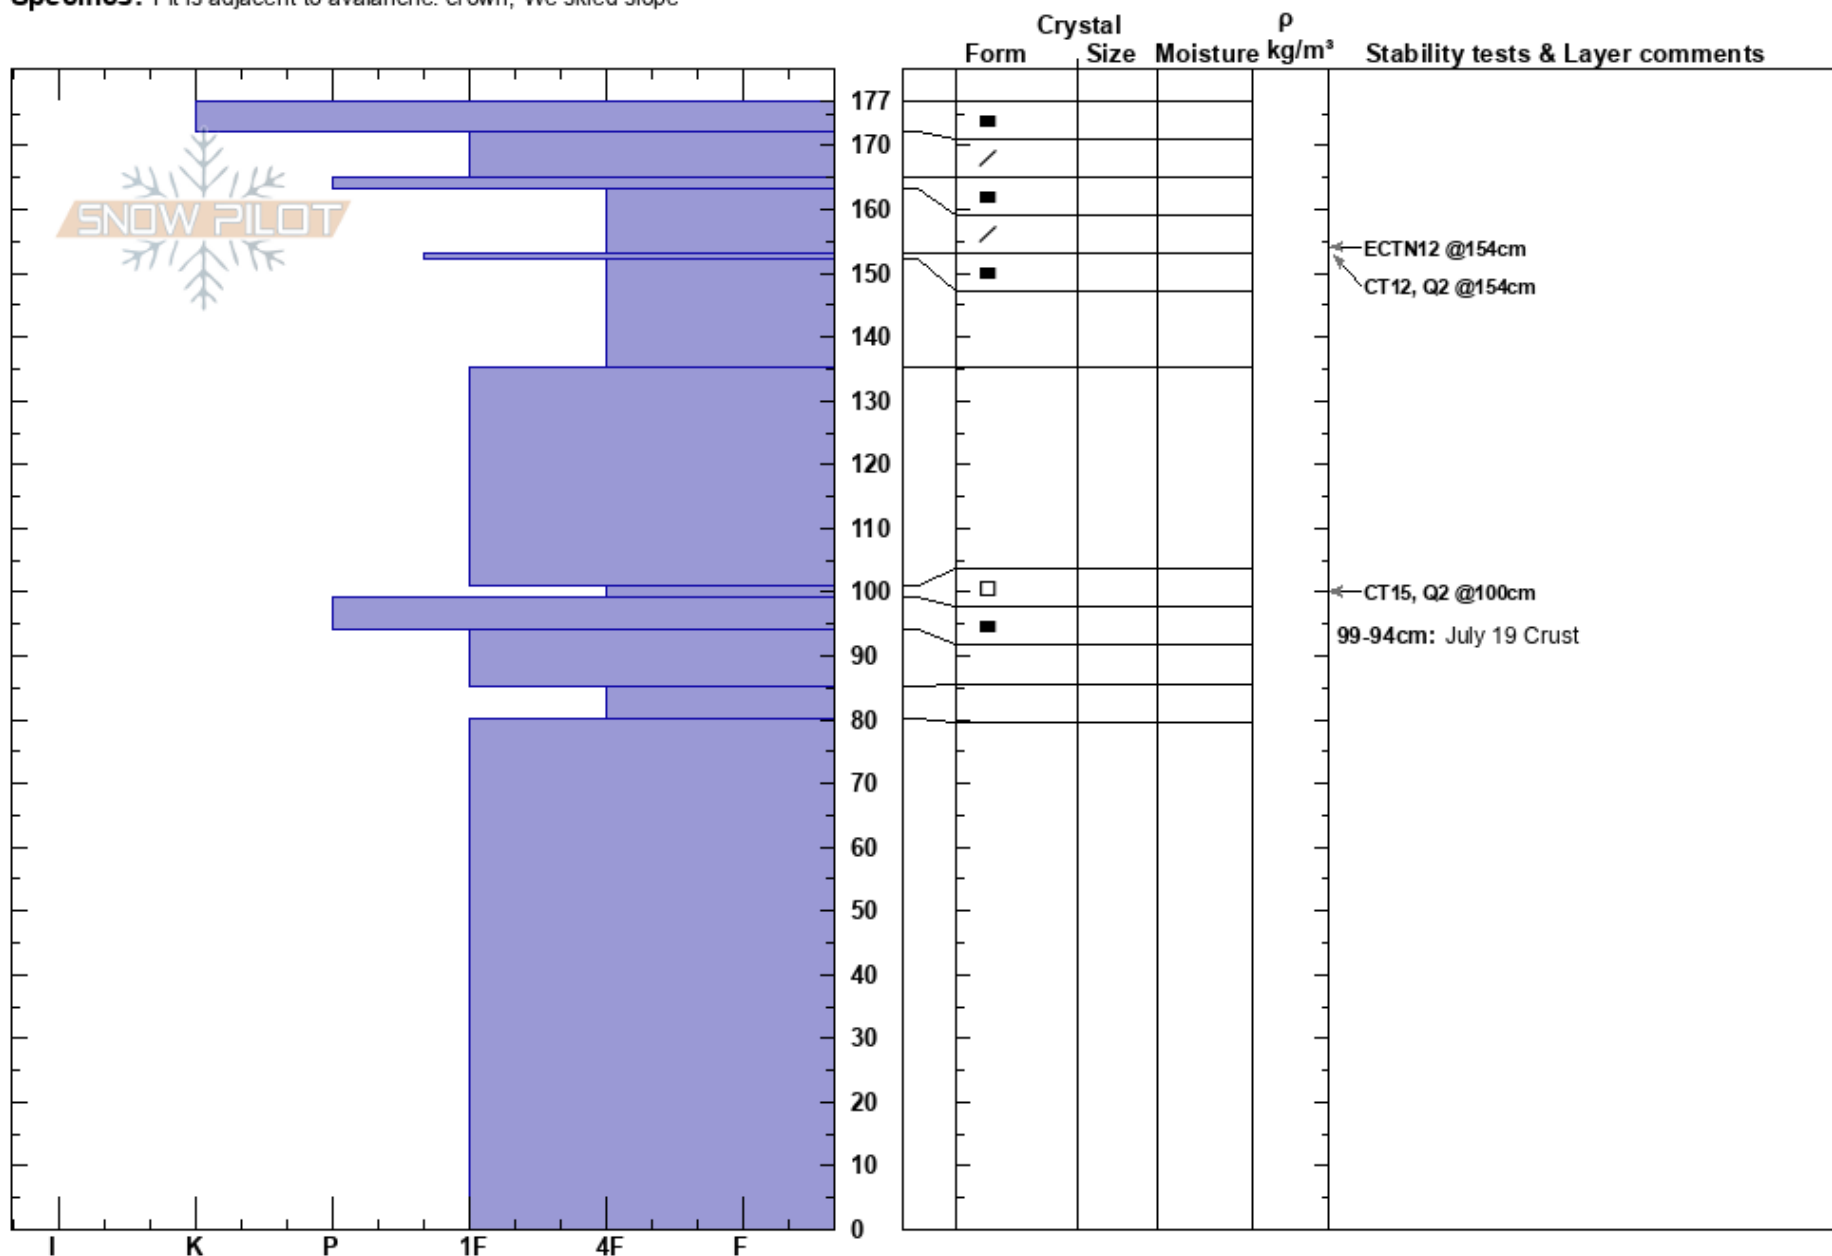

Red Meadow

Whitefish

MT

Elevation: 6350 ft

Aspect: 125°

Specifics: Pit is adjacent to avalanche: crown; We skied slope

Seth Carbonari

02/15/2017 - 1:50pm

Co-ord: 48.77150N, -114.56561W

Slope Angle: 35°

Wind Loading: previous

Stability:

Air Temperature: 2.2°C

Sky Cover: BKN

Precipitation: NO

Wind: W Light Breeze

HS: 177

PS: 0

Layer Notes:

101-99cm: Problematic layer

99-94cm: July 19 Crust

SNOW PILOT

Notes: Observers: Carbonari/Zoellner

Pit was adjacent to crown of avalanche from Feb 3-10 avalanche cycle. estimated SS-NS-R1-D2.

Failure appeared to be above the January 19 crust, but stepped down to near the ground in places. Estimated crown height of 1.5 to 2 feet and crown width of approximately 50 feet.