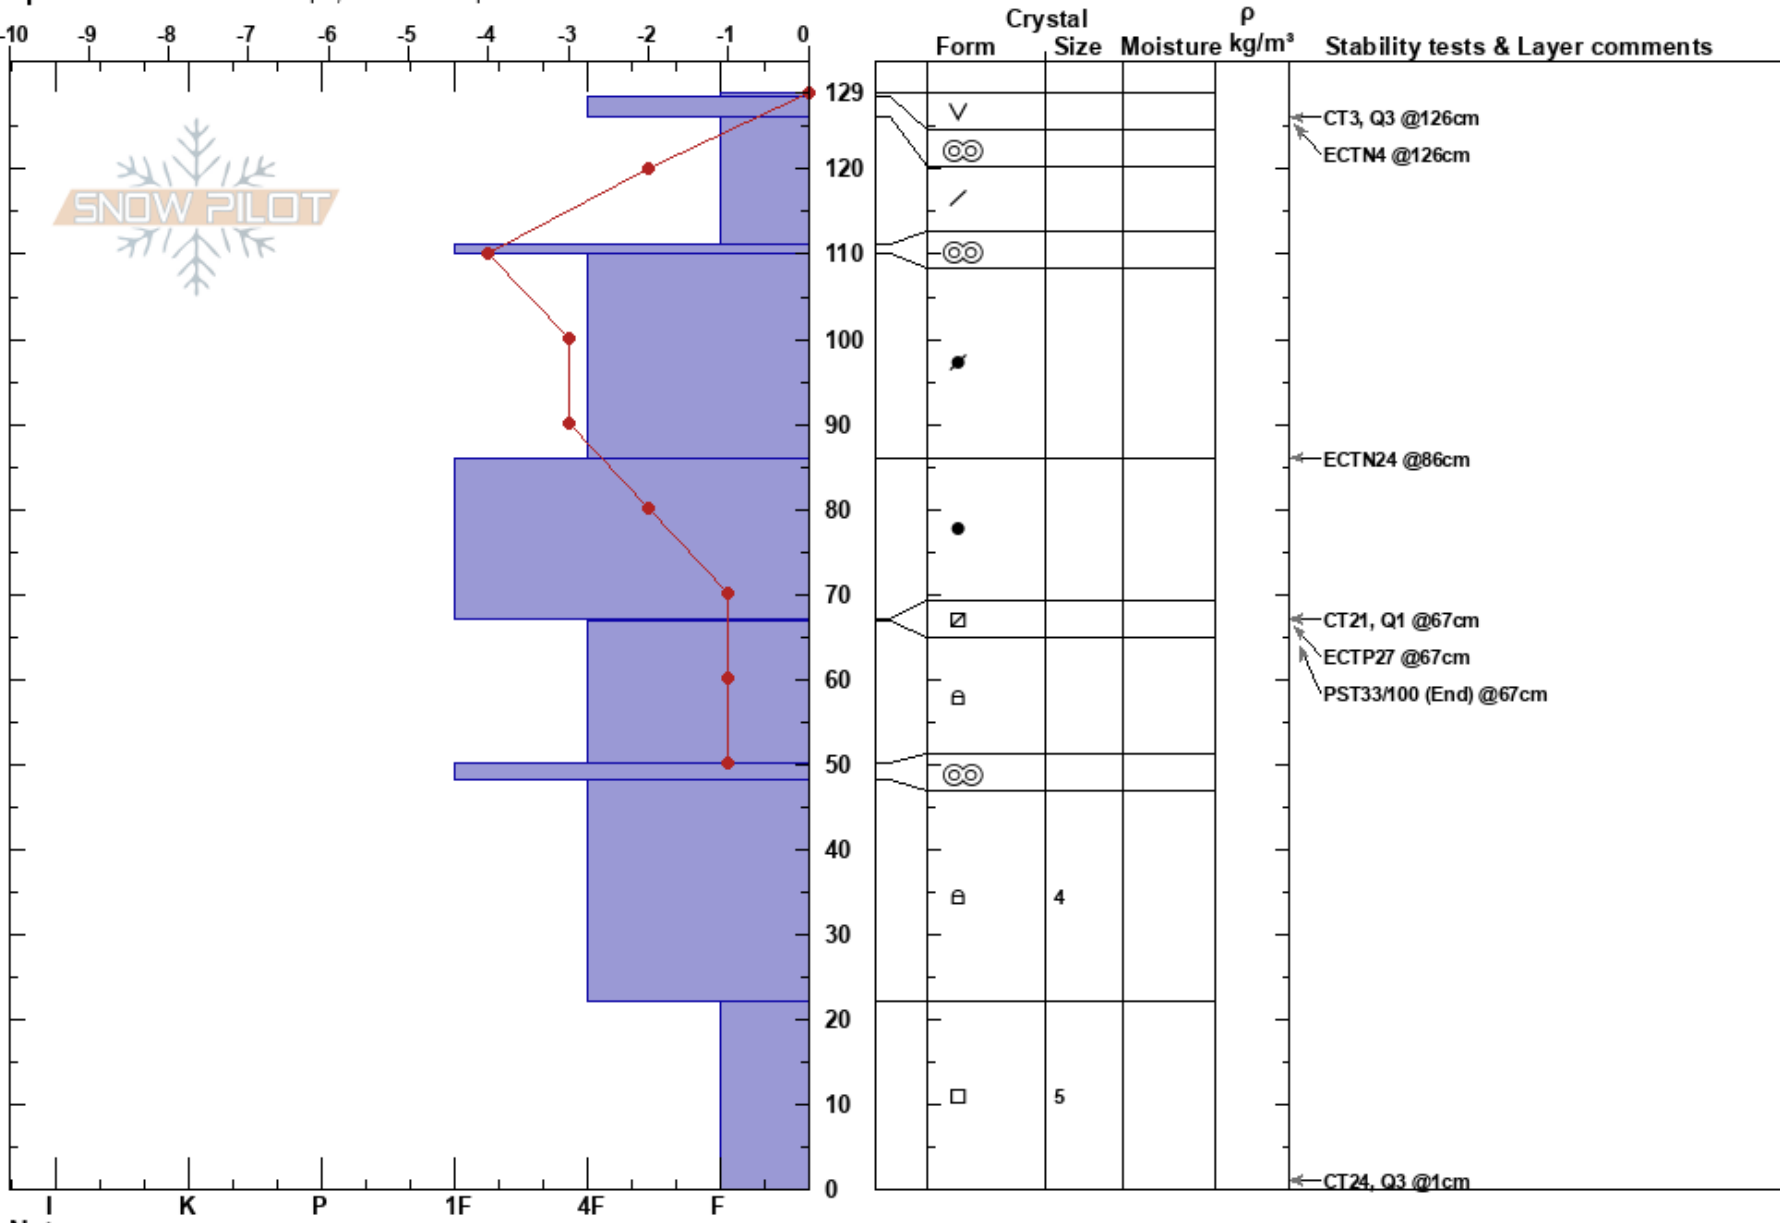

Totality
 Rattlesnake Mtns
 MT
 Elevation: 7600 ft
 Aspect: 80°
 Specifics: Ski tracks on slope; We skied slope

Timothy Laroche
 02/15/2017 - 11:00am
 Co-ord: 47.04407N, -113.98550W
 Slope Angle: 31°
 Wind Loading: yes

Stability: Good
 Air Temperature: 4°C
 Sky Cover: SCT
 Precipitation: NO
 Wind: SW Moderate

HS: 129
 Layer Notes:
 67-66.8cm: Problematic layer

Notes: