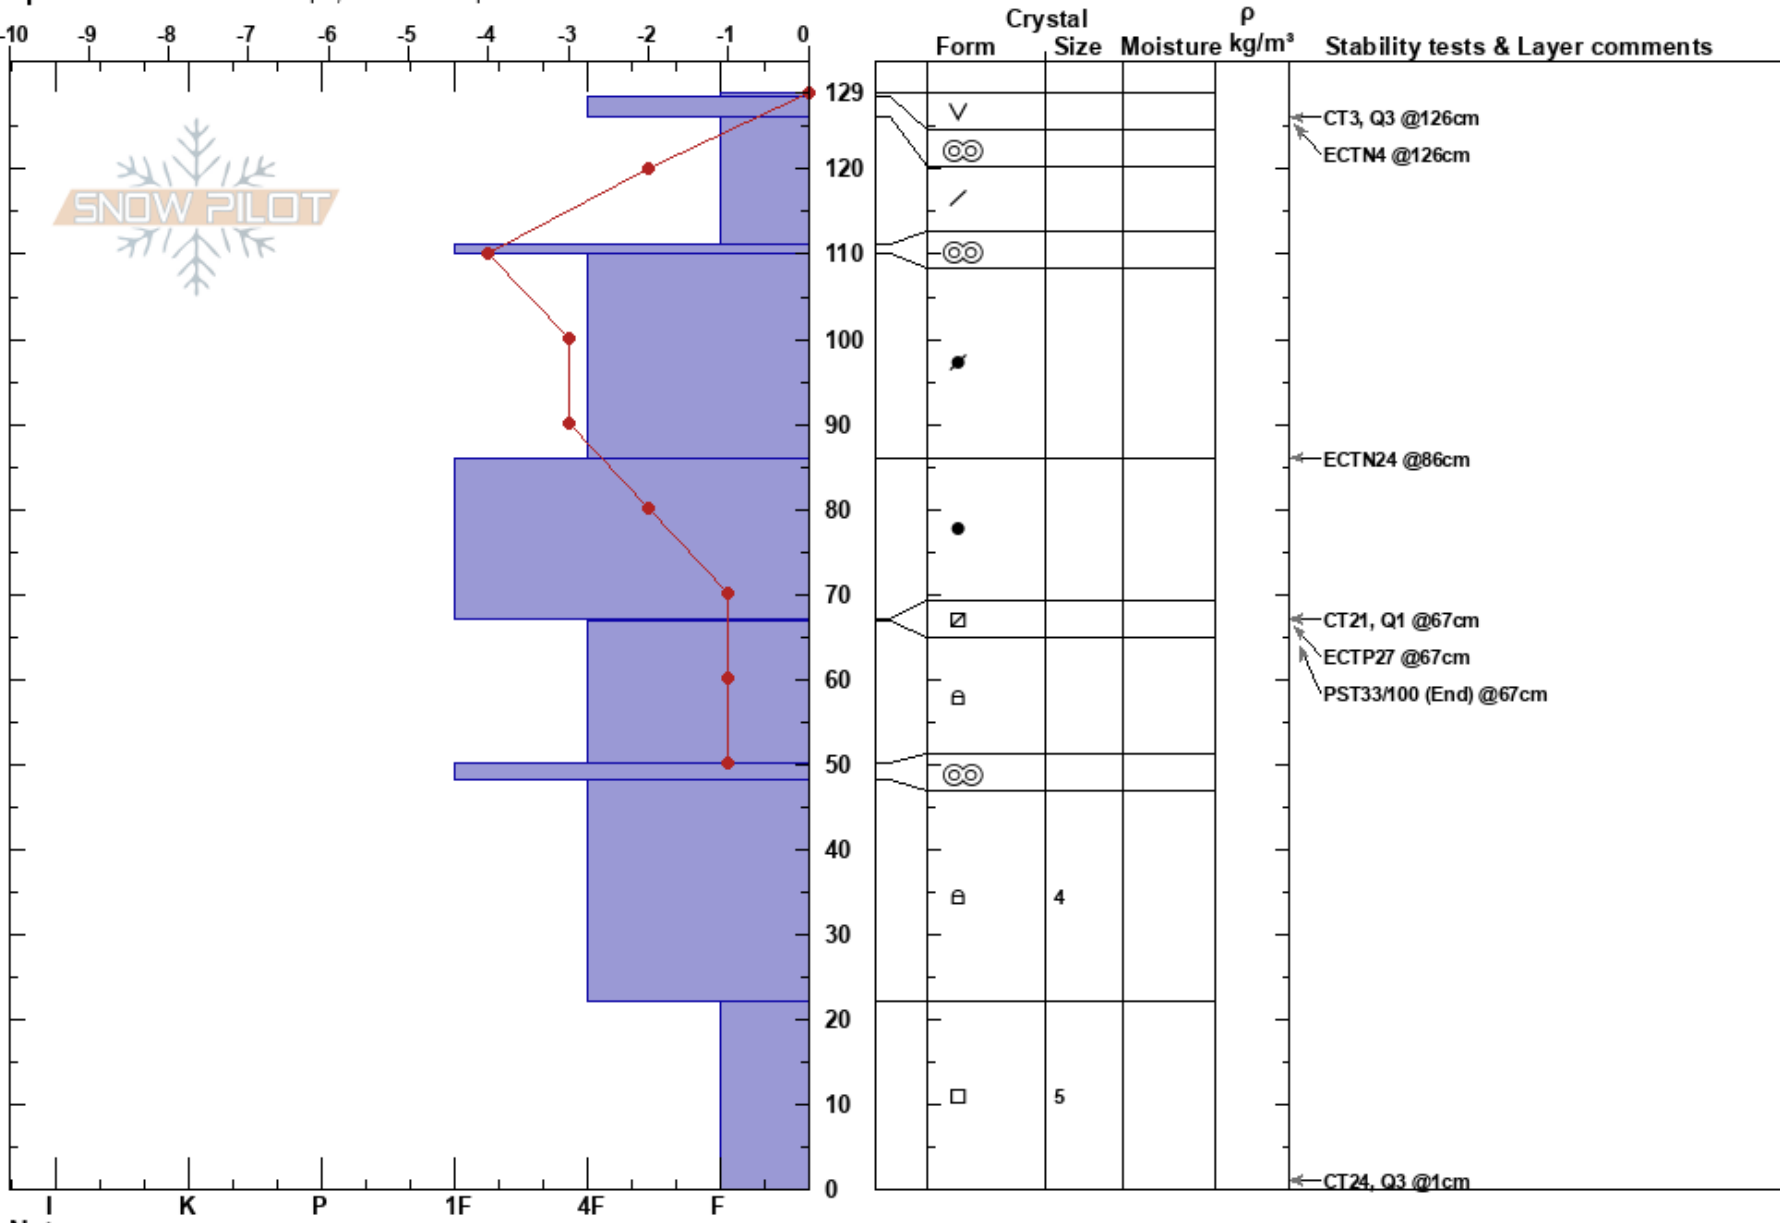

Totality  
 Rattlesnake Mtns  
 MT  
 Elevation: 7600 ft  
 Aspect: 80°  
 Specifics: Ski tracks on slope; We skied slope

Timothy Laroche  
 02/15/2017 - 11:00am  
 Co-ord: 47.04407N, -113.98550W  
 Slope Angle: 31°  
 Wind Loading: yes

Stability: Good  
 Air Temperature: 4°C  
 Sky Cover: SCT  
 Precipitation: NO  
 Wind: SW Moderate

HS: 129  
 Layer Notes:  
 67-66.8cm: Problematic layer

Notes: