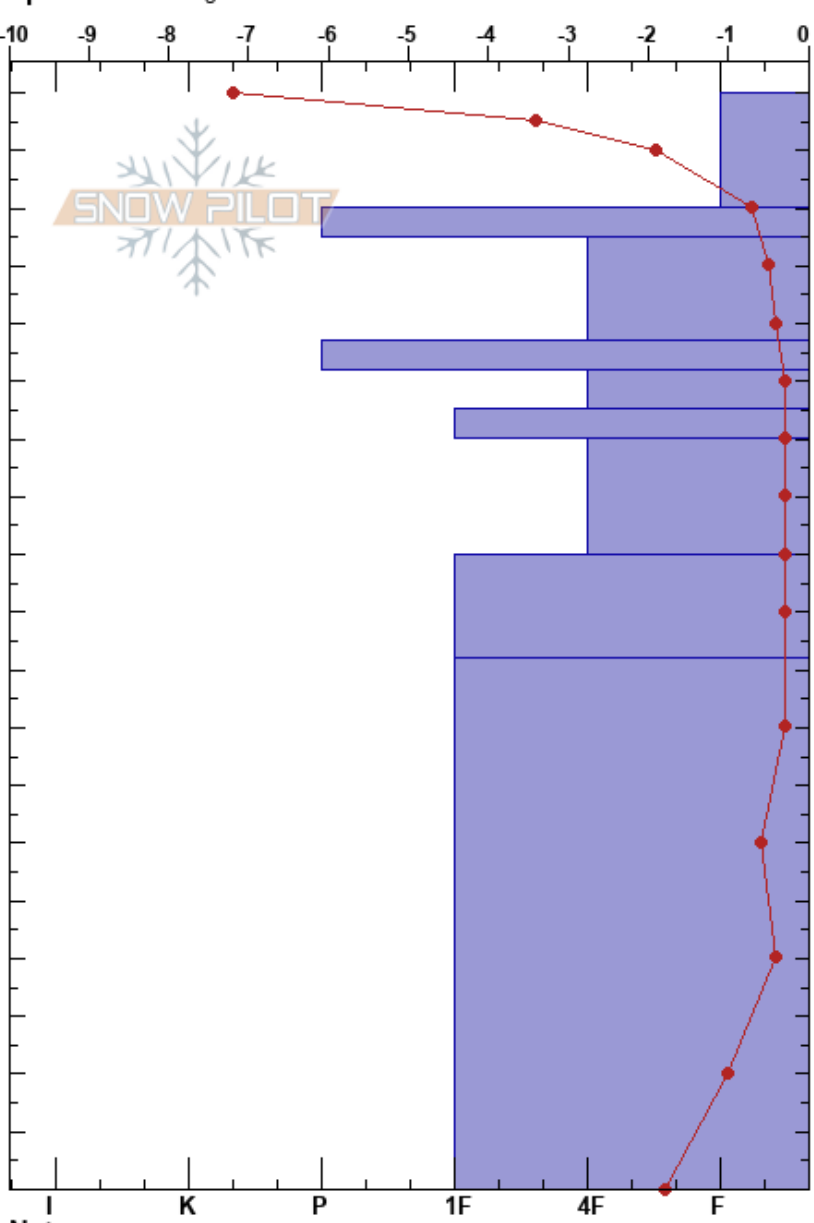

Paganella nuvola rossa  
Trentino Alto Adige  
Italy

Alex Cappelletti  
23/12/2019 - 10:00  
Co-ord: 32T 657663E 5111917N  
Slope Angle: 27°  
Wind Loading: previous

Stability: **HS: 190**  
Air Temperature: -3.8°C **PF: 30** 190-170cm: Problematic layer  
Sky Cover: FEW **PS: 10**  
Precipitation: NO  
Wind: NE Calm

Elevation: 2024 m  
Aspect: NW  
Specifics: Pit dug in a Ski Area

Form	Crystal		Moisture	$\rho$ kg/m <sup>3</sup>	Stability tests & Layer comments
	Size				
⊙ (↔)	1-1 (1)		D		
⊙⊙ (⊕)	1 (1.5)		D		
/ (/)	1 (0.5)		M		← ECTN28 @160cm
⊙⊙ (⊕)	2 (4)		M		
● (●)	1 (1.5)		M		
(⊕)	2 (2)		M		
● (●)	1 (1)		M		
· (·)	0.3 (0.5)		M		
● (●)	1 (1)		M		