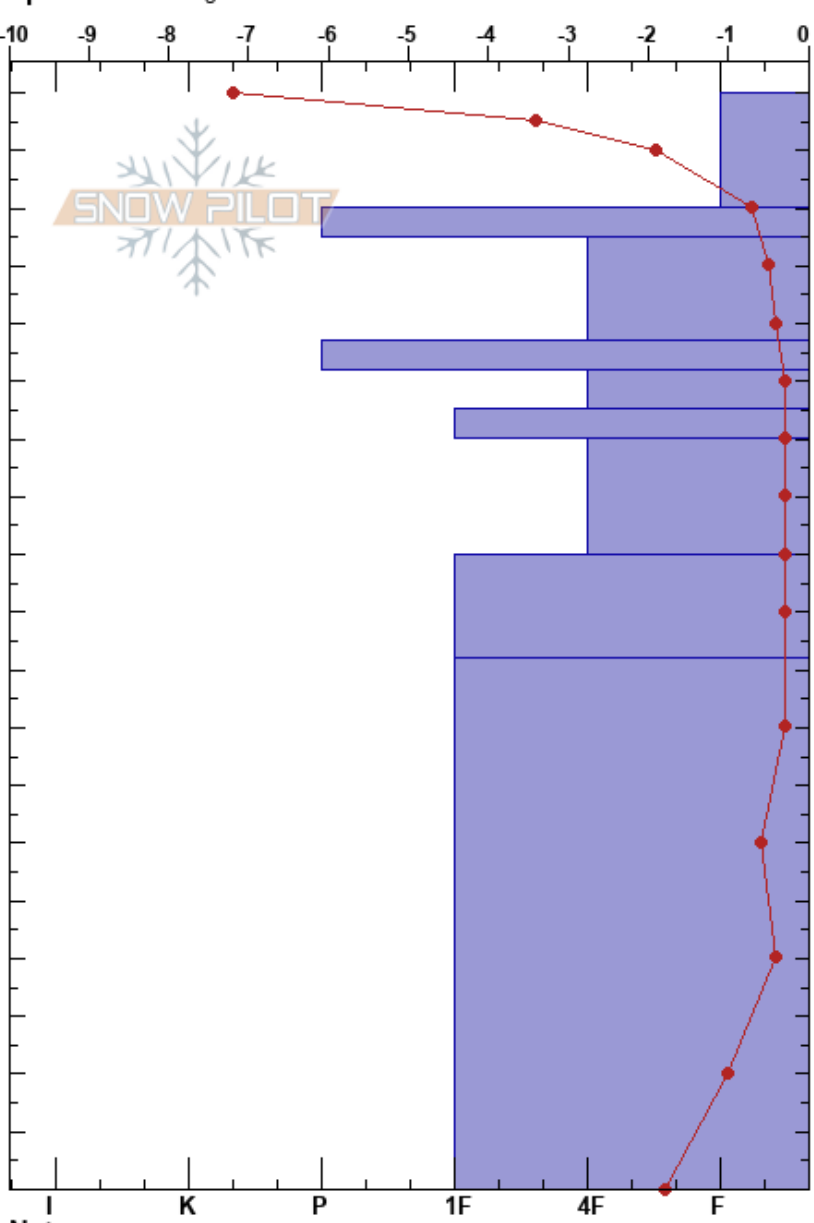

Paganella nuvola rossa  
Trentino Alto Adige  
Italy

Alex Cappelletti  
23/12/2019 - 10:00  
Co-ord: 32T 657663E 5111917N  
Slope Angle: 27°  
Wind Loading: previous

Stability: **HS: 190**  
Air Temperature: -3.8°C **PF: 30** 190-170cm: Problematic layer  
Sky Cover: FEW **PS: 10**  
Precipitation: NO  
Wind: NE Calm

Elevation: 2024 m  
Aspect: NW  
Specifics: Pit dug in a Ski Area

Depth (cm)	Crystal		Moisture	$\rho$ kg/m <sup>3</sup>	Stability tests & Layer comments
	Form	Size			
190					
180	⊙ (↔)	1-1 (1)	D		
170	⊙⊙ (⊕)	1 (1.5)	D		
160	/ (/)	1 (0.5)	M		← ECTN28 @160cm
150	⊙⊙ (⊕)	2 (4)	M		
140	● (●)	1 (1.5)	M		
130	(⊕)	2 (2)	M		
120	● (●)	1 (1)	M		
110					
100	· (·)	0.3 (0.5)	M		
90					
80					
70					
60					
50	● (●)	1 (1)	M		
40					
30					
20					
10					
0					