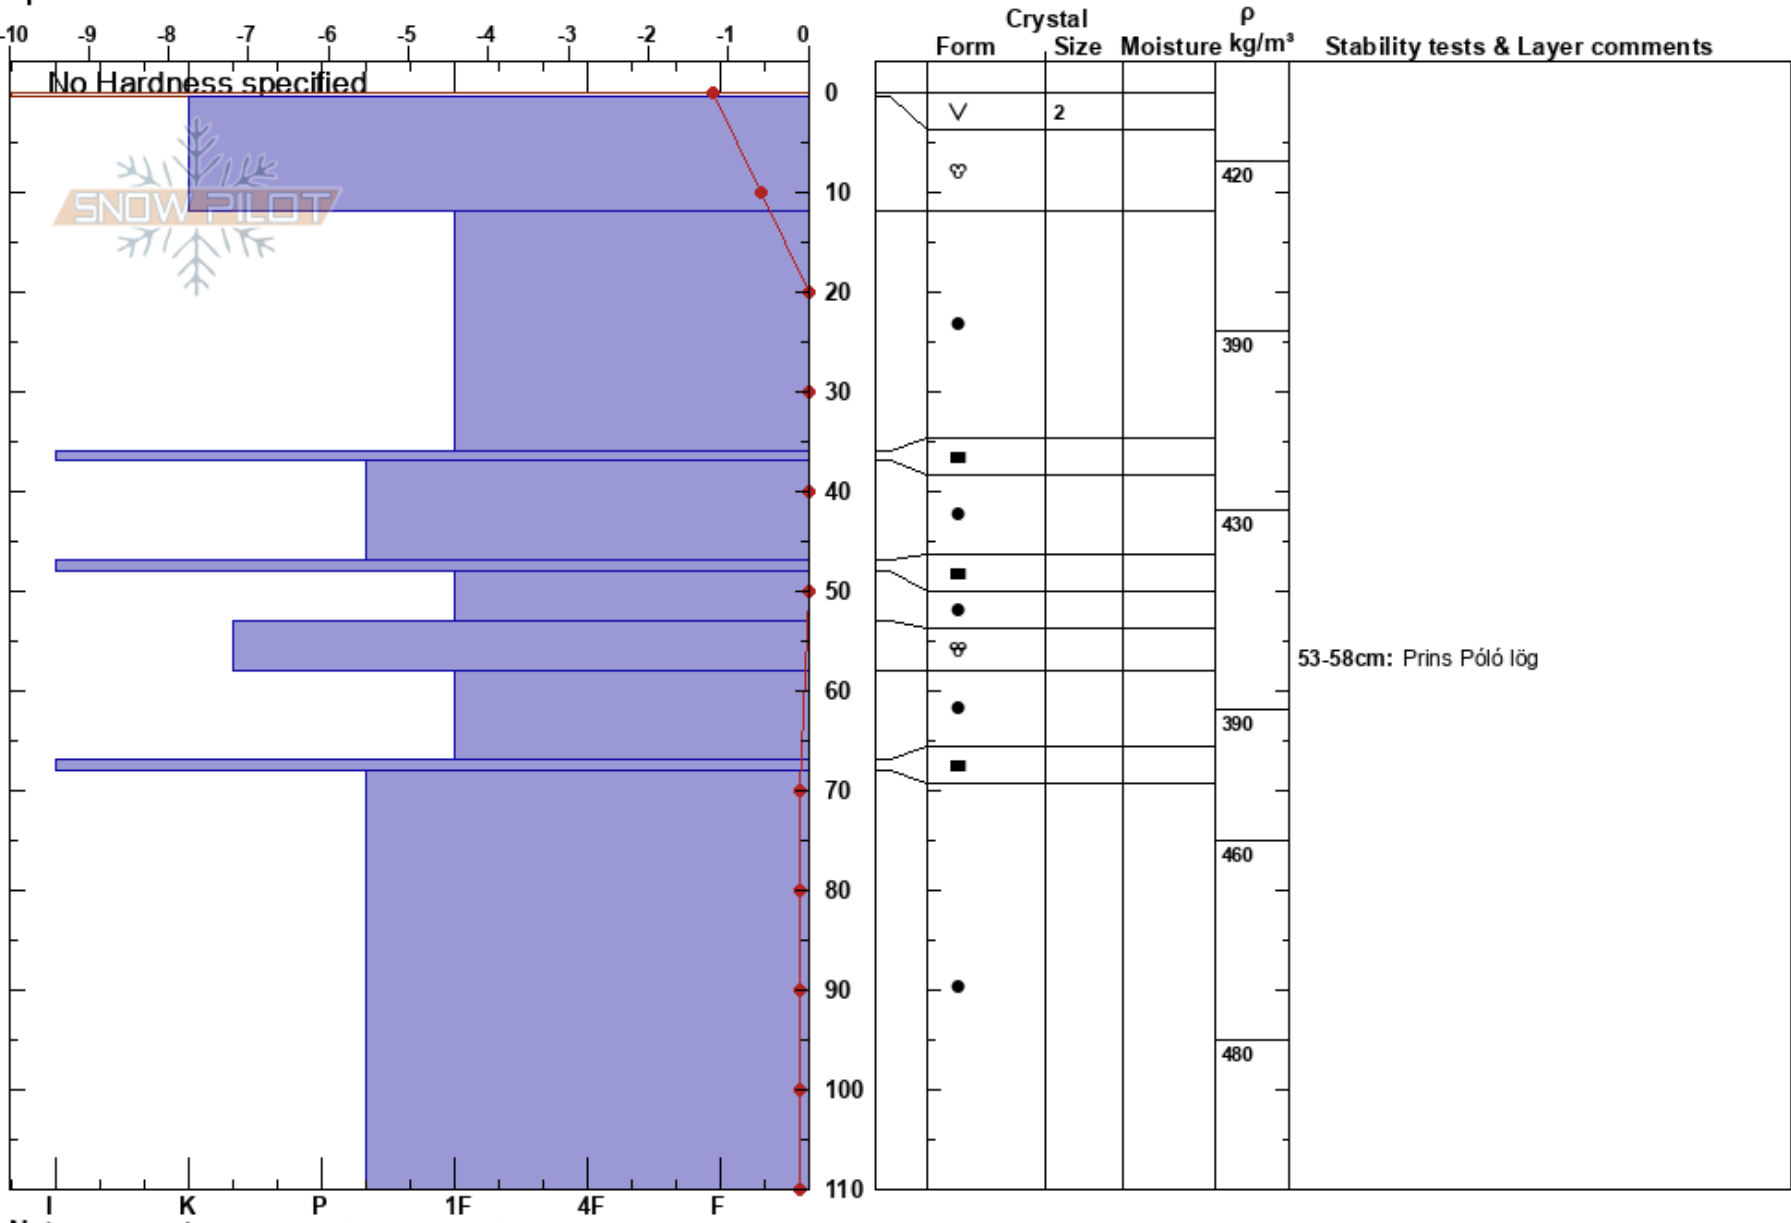

Mikladalsbotn
 Sunnanverðir Vestfirði
 Iceland
 Elevation: 420 m
 Aspect: 270°
 Specifics:

Dröstur Reyinnsson
 15/02/2017 - 14:00
 Co-ord: 65.57625N, -23.84930W
 Slope Angle: 15°
 Wind Loading: no

Stability: HS:110
 Air Temperature: -0.5°C PF: 0
 Sky Cover: SCT
 Precipitation: NO
 Wind: NE Light Breeze
 0-0.5cm: Problematic layer
 53-58cm: Prins Póló lög

Notes: Allur snjór gamall og stöðugur - Tekin eðlisþyngd