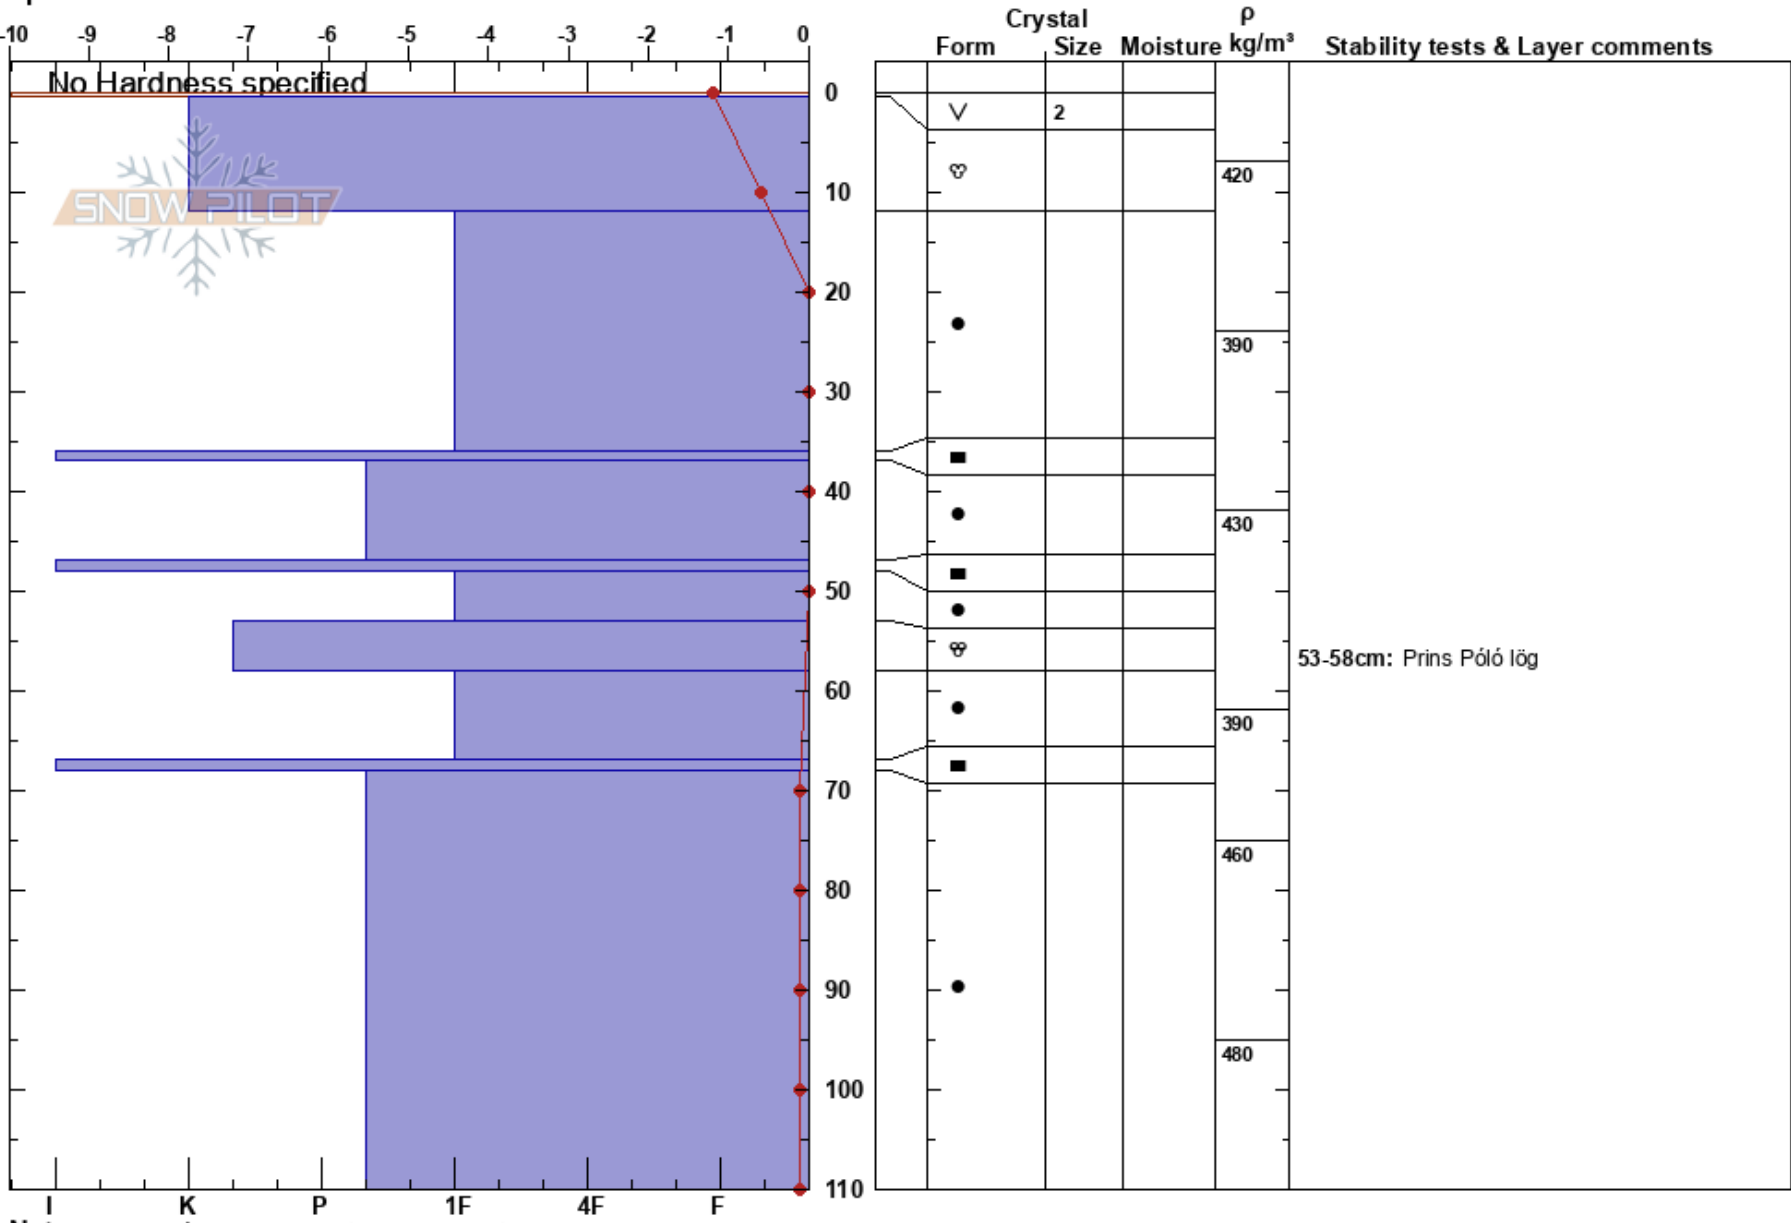

Mikladalsbotn
 Sunnanverðir Vestfirði
 Iceland
Elevation: 420 m
Aspect: 270°
Specifics:

Þróstur Reyinnsson
 15/02/2017 - 14:00
Co-ord: 65.57625N, -23.84930W
Slope Angle: 15°
Wind Loading: no

Stability: HS:110
Air Temperature: -0.5°C **PF:** 0
Sky Cover: SCT
Precipitation: NO
Wind: NE Light Breeze
Layer Notes:
 0-0.5cm: Problematic layer
 53-58cm: Prins Póló lög

Notes: Allur snjór gamall og stöðugur - Tekin eðlisþyngd