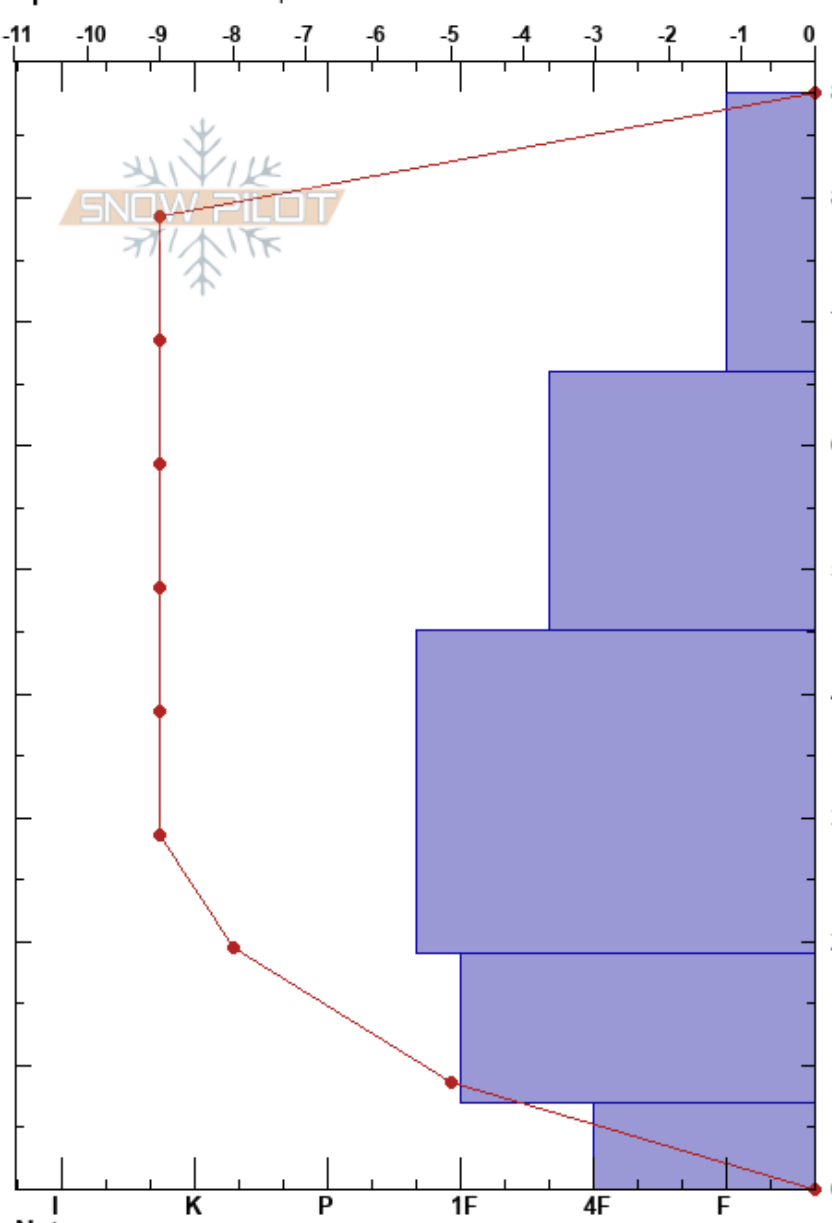

King Solomon 20191221  
 San Juan Range  
 CO  
**Elevation:** 11594 ft  
**Aspect:** 343°  
**Specifics:** We skied slope

Nolan Averbuch  
 12/21/2019 - 1:10pm  
**Co-ord:** 37.81862N, -107.60611W  
**Slope Angle:** 20°  
**Wind Loading:** previous

**Stability:** **HS:** 88.5  
**Air Temperature:** 2.5°C  
 7-0cm: Problematic layer  
**Sky Cover:** CLR  
**Precipitation:** NO  
**Wind:** Calm

Form	Crystal		$\rho$ kg/m <sup>3</sup>	Stability tests & Layer comments
	Size	Moisture		
•	2			
•	2			← ECTN18 @66cm
•	2.5			
•	1.5			
^	2.5			