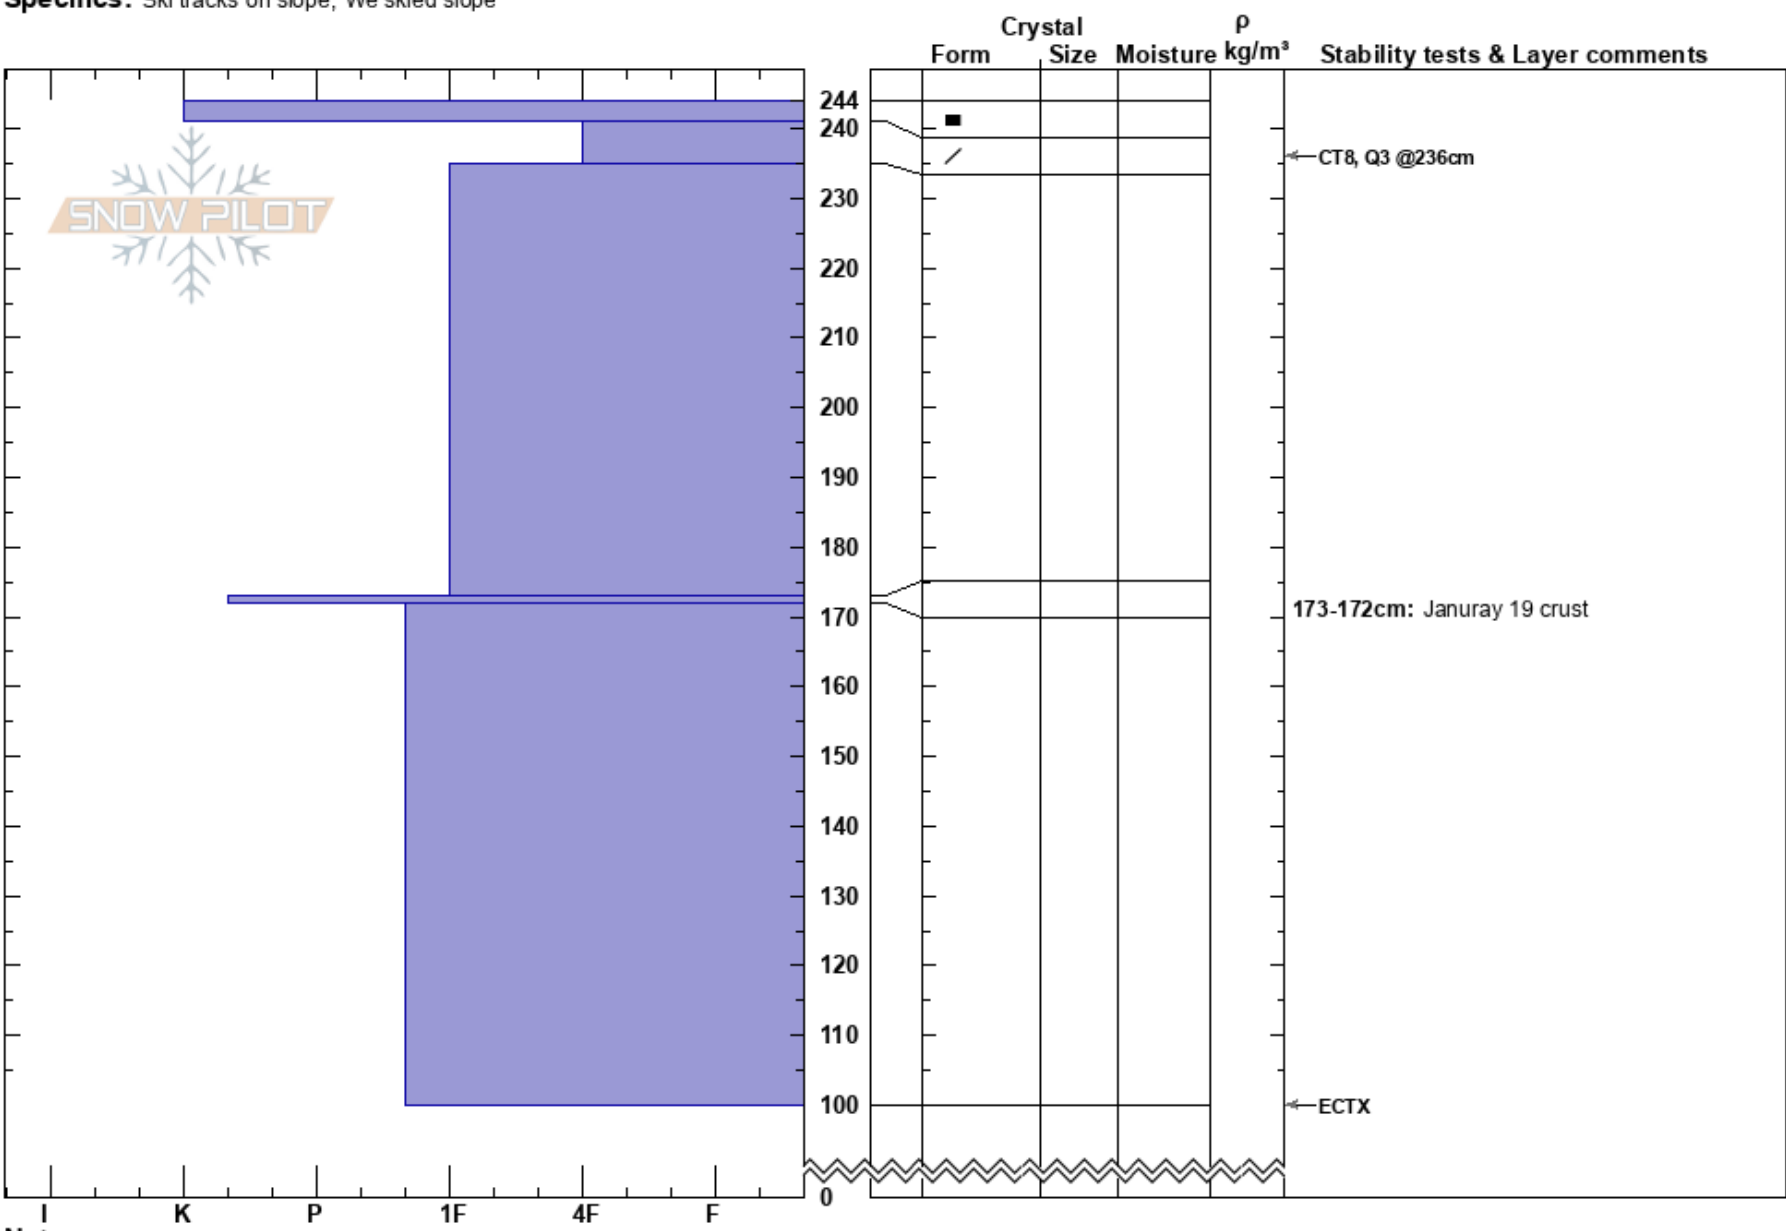

Crown Bowl
 Swan Range
 MT
 Elevation: 6475 ft
 Aspect: 270°
 Specifics: Ski tracks on slope; We skied slope

Seth Carbonari
 02/14/2017 - 4:00pm
 Co-ord: 48.15767N, -113.93614W
 Slope Angle: 35°
 Wind Loading:

Stability: HS:244
 Air Temperature: 3.3°C PF: 0
 Sky Cover: CLR
 Precipitation: NO
 Wind: SW Light Breeze
 Layer Notes: 173-172cm: Januray 19 crust

Notes: Observers: Carbonari/Clark
 multiple natural avalanches from the Feb 3-10 cycle observed. D1 to D2.
 Surface rain crust fully supportable.