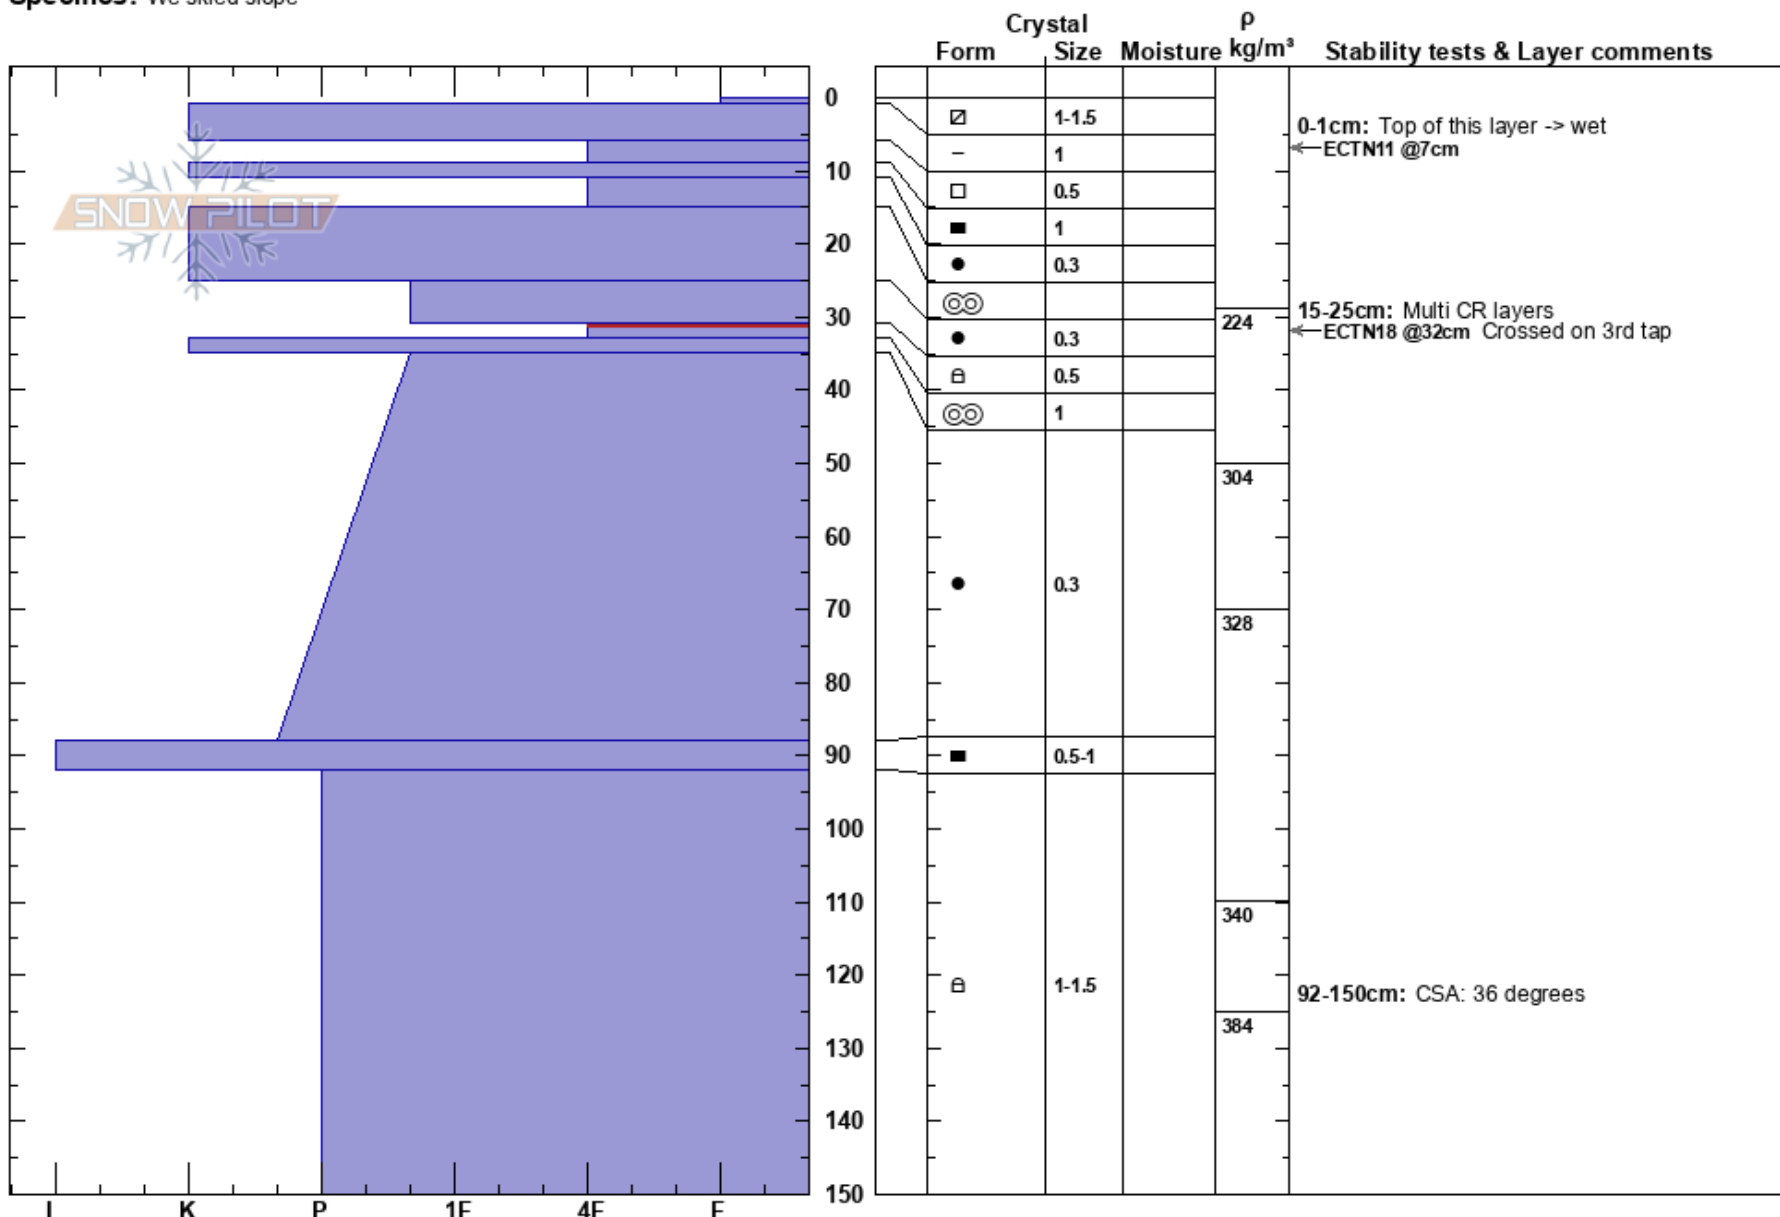

20170214 Finger
 Vail/Summit County
 CO
Elevation: 11663 ft
Aspect: 171°
Specifics: We skied slope

Ron Simenhois
 02/14/2017 - 11:45am
Co-ord: 13S 106W 40N
Slope Angle: 33°
Wind Loading: no

Stability: Good
Air Temperature: -4°C
Sky Cover: CLR
Precipitation: NO
Wind: Calm

HS: 150
Layer Notes:
 0-1cm: Top of this layer -> wet
 15-25cm: Multi CR layers
 31-33cm: Problematic layer
 92-150cm: CSA: 36 degrees

Notes: Snow pit above the Finger's start zone. Snow surface below 11,000 ft was wet in the afternoon. Old snow rollers from previous warming were on the surface on southerly aspects at 11,600 and below.