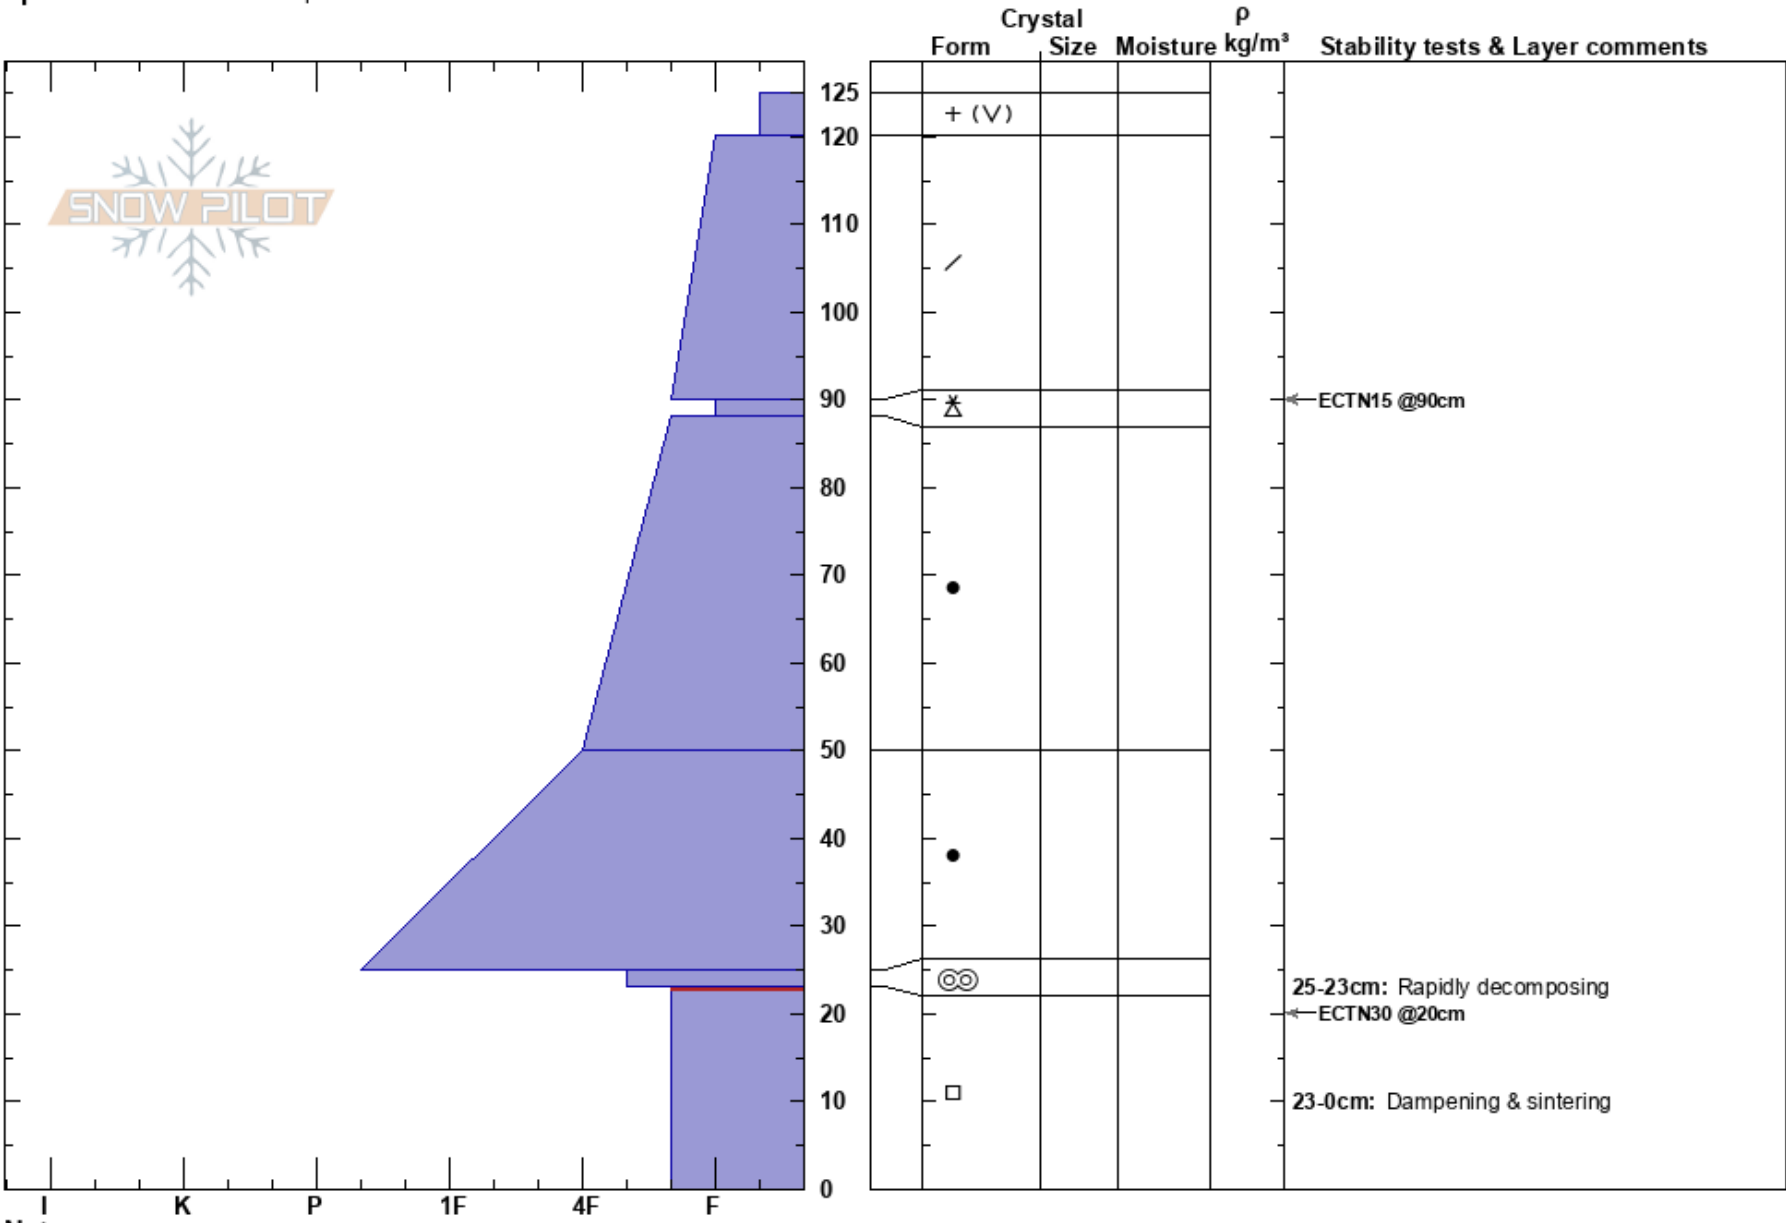

Porter Fork
 Wasatch Range
 UT
 Elevation: 8700 ft
 Aspect: N
 Specifics: Ski tracks on slope

Greg Gagne
 12/18/2019 - 11:00am
 Co-ord:
 Slope Angle:
 Wind Loading:

Stability:
 Air Temperature:
 Sky Cover: FEW
 Precipitation: NO
 Wind: Calm

HS: 125
 Layer Notes:
 25-23cm: Rapidly decomposing
 23-0cm: Dampening & sintering
 23-0cm: Problematic layer

Notes: