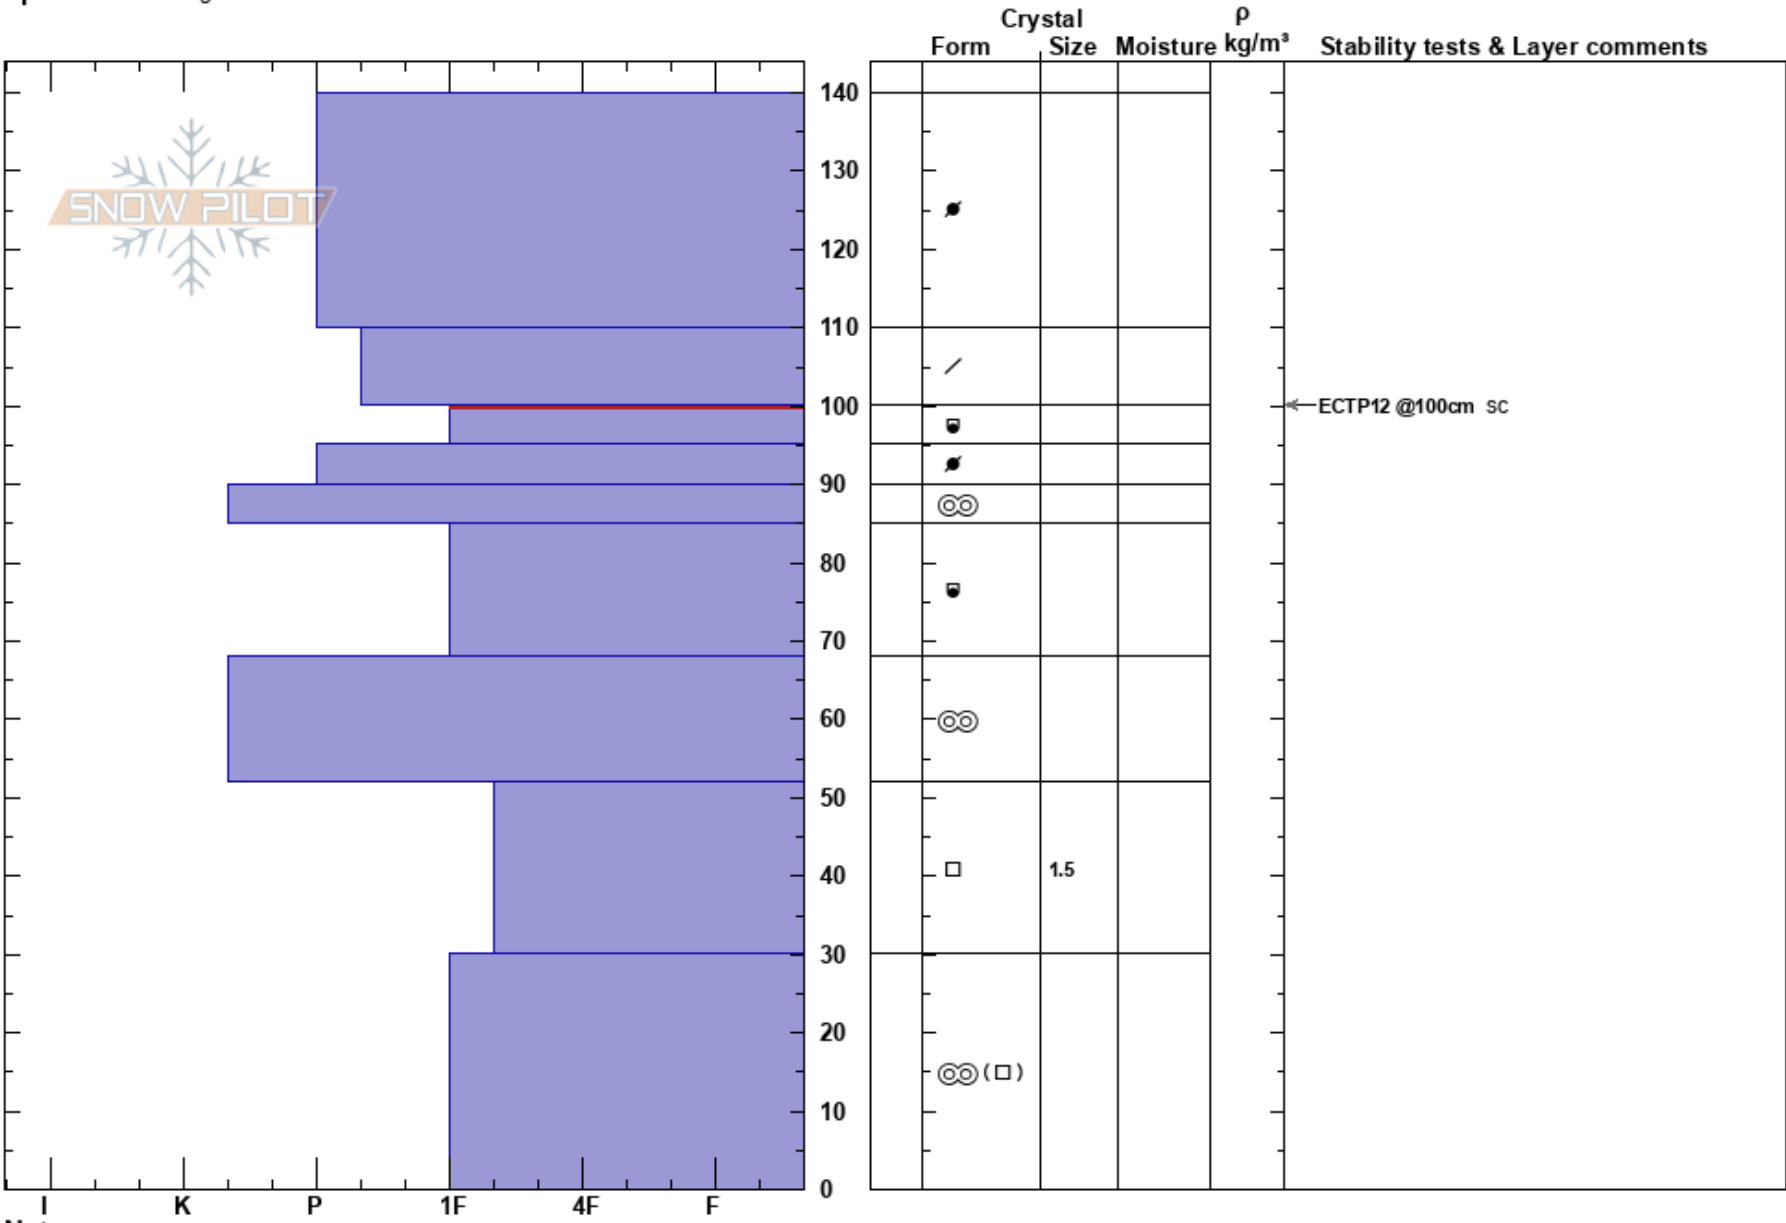

top snowfield
 Madison Range-N
 MT
 Elevation: 11000 ft
 Aspect: N
 Specifics: Pit dug in a Ski Area

taylor woodward
 12/18/2019 - 1:00pm
 Co-ord:
 Slope Angle: 45°
 Wind Loading: yes

Stability:
 Air Temperature: -4°C
 Sky Cover: FEW
 Precipitation: NO
 Wind: SW Moderate
 HS: 140
 PF: 10
 PS: 5
 100-95cm: Problematic layer

Notes: saltating into pit