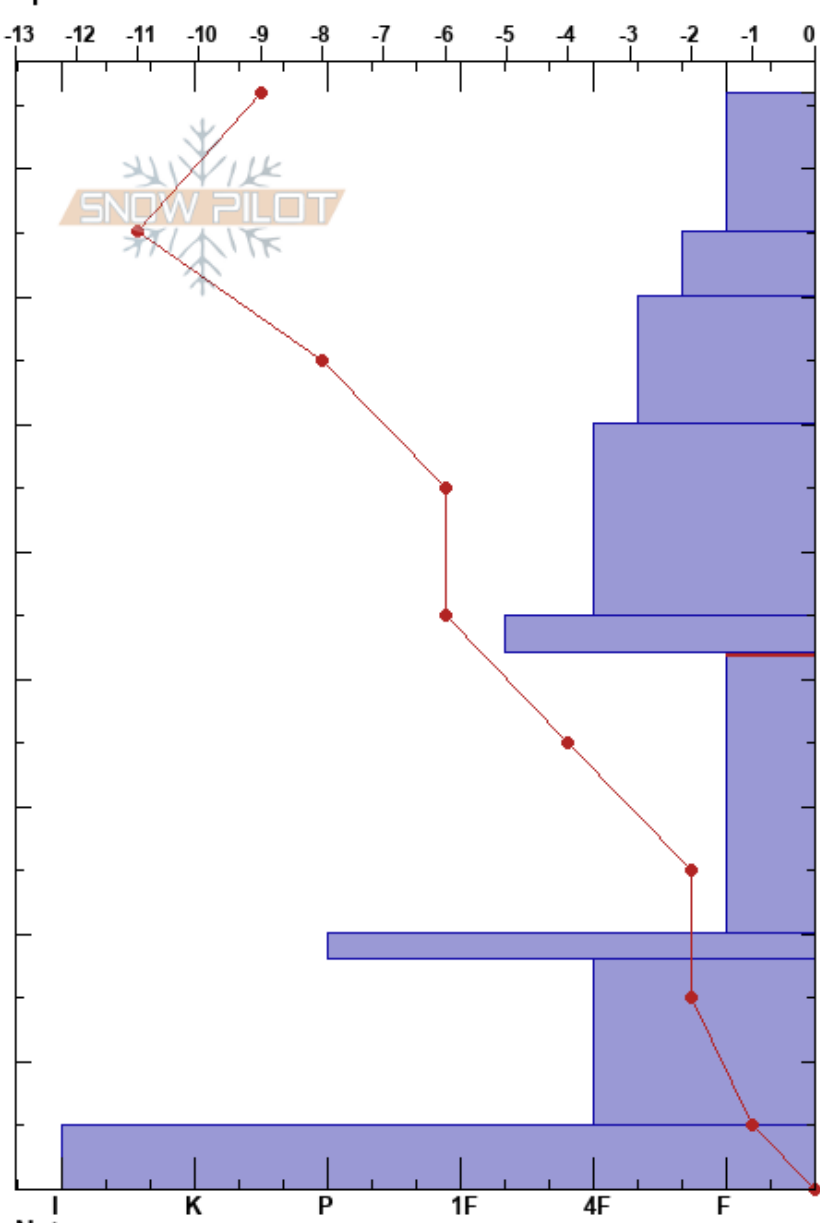

Study Plot  
 Rattlesnake Mtns  
 MT  
 Elevation: 7440 ft  
 Aspect:  
 Specifics:

Travis Craft  
 12/18/2019 - 10:30am  
 Co-ord: 47.03745N, -113.99086W  
 Slope Angle: 0°  
 Wind Loading:

Stability:  
 Air Temperature: -4°C  
 Sky Cover: FEW  
 Precipitation: NO  
 Wind: Calm

HS: 86  
 PF: 50  
 PS: 15  
 42-20cm: Problematic layer

Form	Crystal Size	Moisture	$\rho$ kg/m <sup>3</sup>	Stability tests & Layer comments
∇	2			
/	1			
/				← ECTN1 @75cm
☐				← ECTN11 @70cm
☐				← ECTN21 @60cm
☐				
⊙				← ECTN23 @40cm
☐				
☐				
■				

Notes: Study plot to track Layers