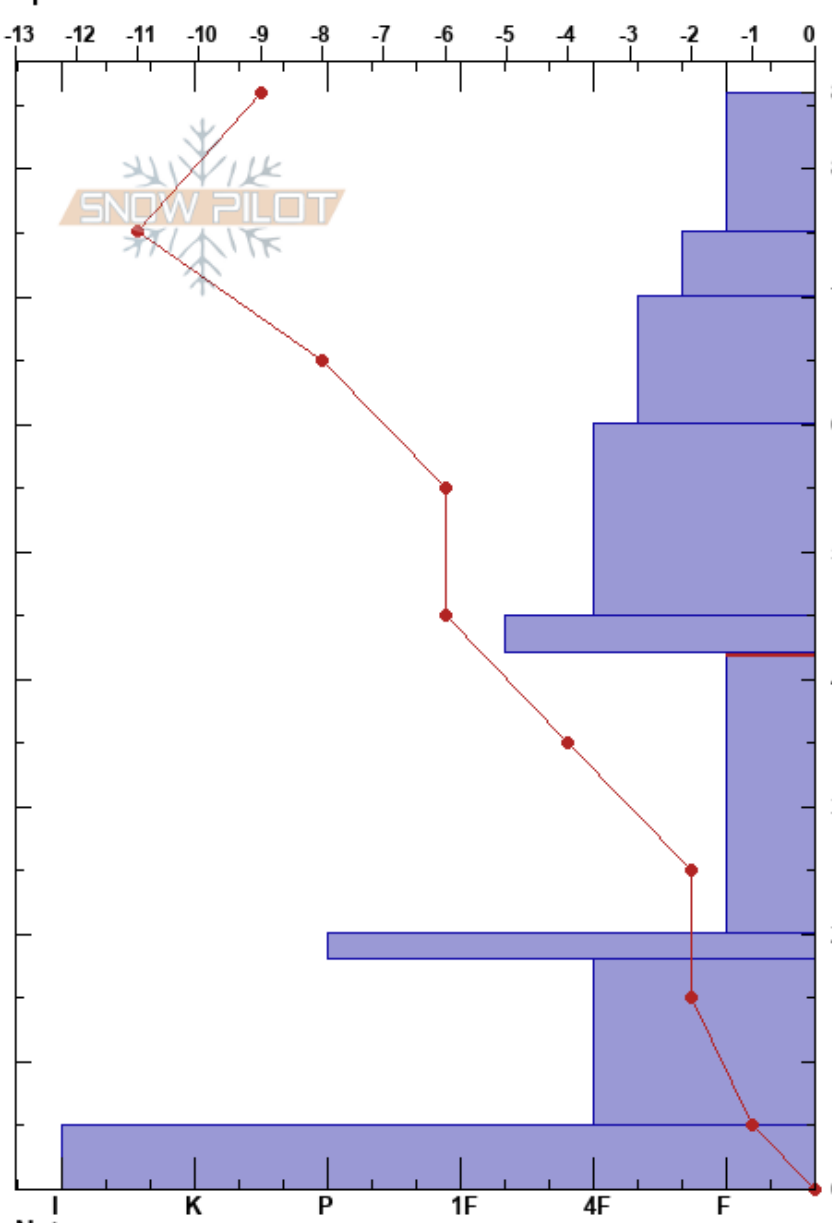

Study Plot
 Rattlesnake Mtns
 MT
 Elevation: 7440 ft
 Aspect:
 Specifics:

Travis Craft
 12/18/2019 - 10:30am
 Co-ord: 47.03745N, -113.99086W
 Slope Angle: 0°
 Wind Loading:

Stability:
 Air Temperature: -4°C
 Sky Cover: FEW
 Precipitation: NO
 Wind: Calm

HS: 86
 PF: 50
 PS: 15
 42-20cm: Problematic layer

Form	Crystal Size	Moisture	ρ kg/m ³	Stability tests & Layer comments
∇	2			
/	1			
/				← ECTN1 @75cm
☐				← ECTN11 @70cm
☐				← ECTN21 @60cm
⊙				
⊙				← ECTN23 @40cm
☐				
☐				
■				

Notes: Study plot to track Layers