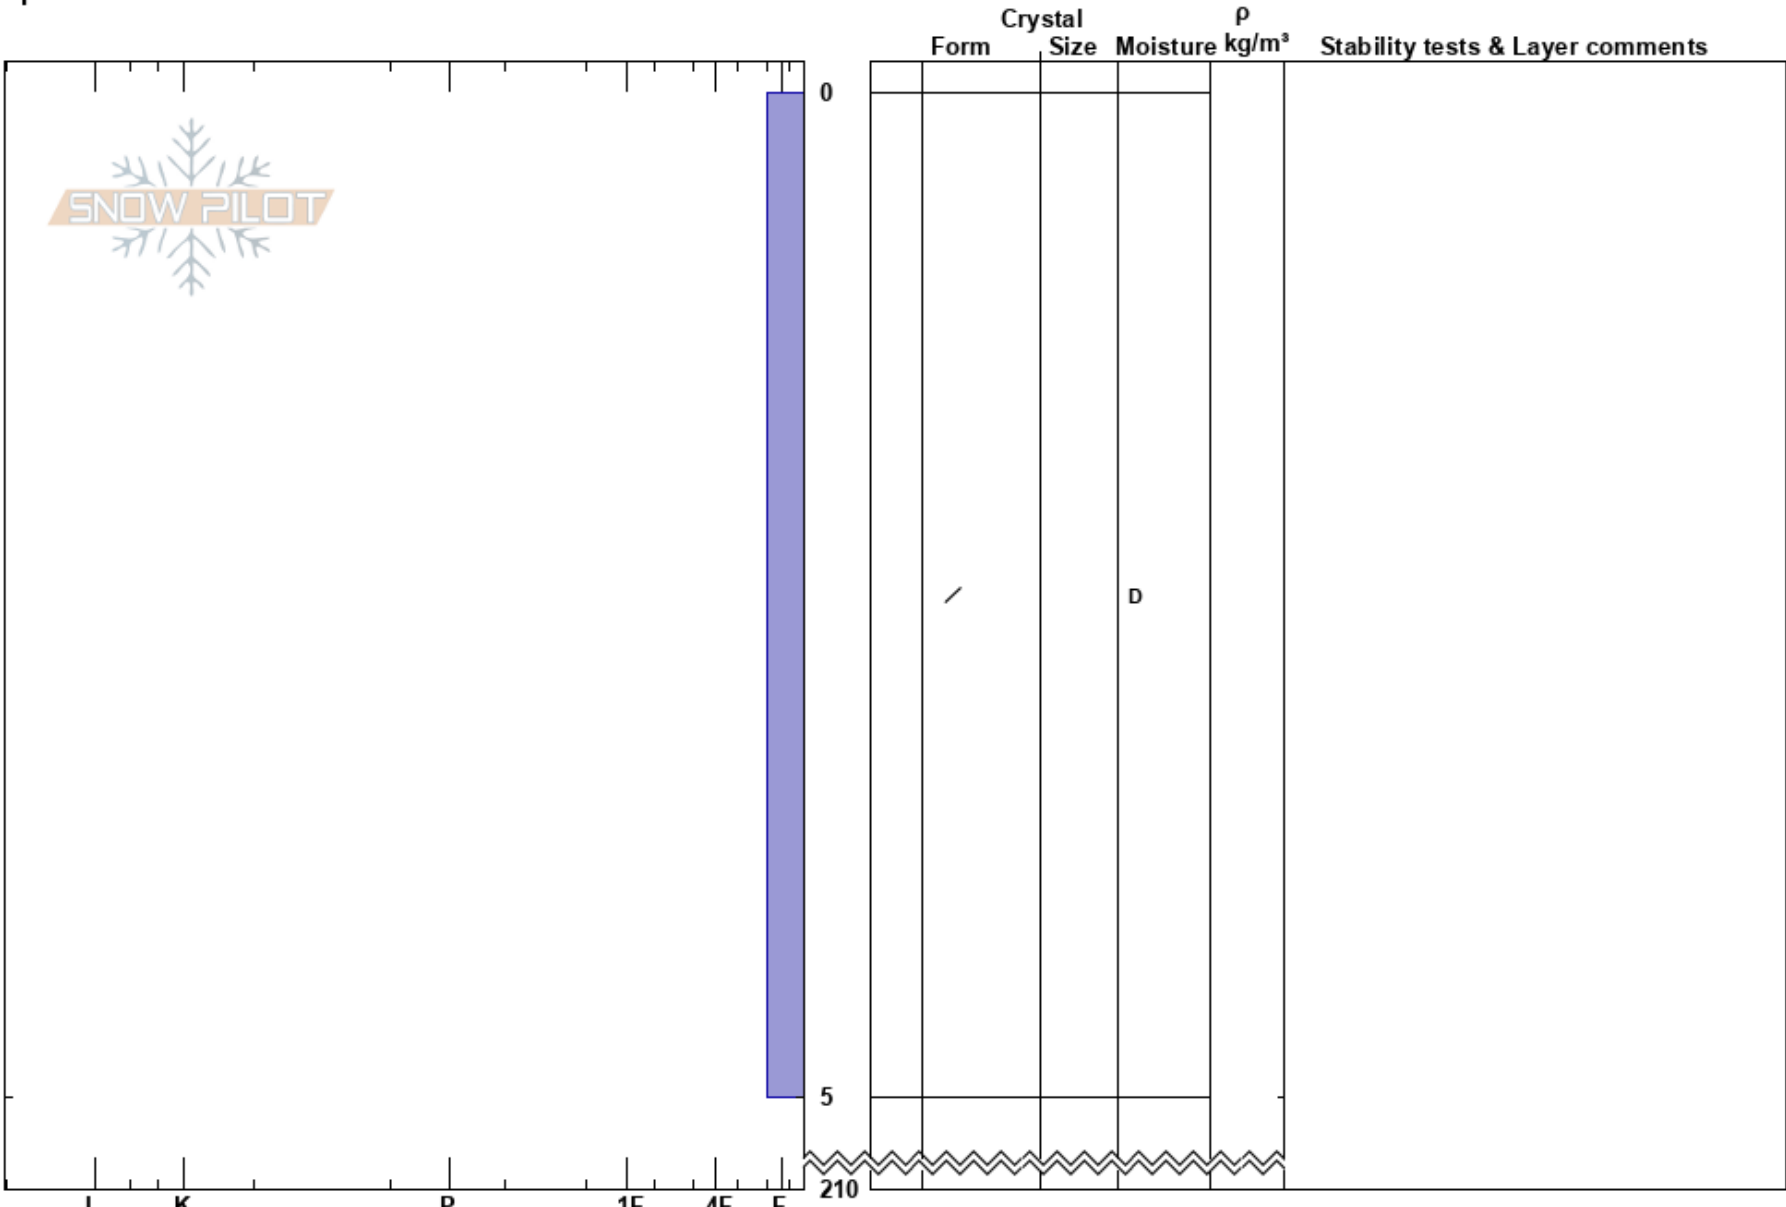

Puderhåla
Lyngen Alps
Norway
Elevation: 850 m
Aspect: 45°
Specifics:

Patrik Jonsson
14/02/2017 - 00:30
Co-ord: 69.59680N, 20.16279E
Slope Angle: 20°
Wind Loading: no

Stability: **HS:210** Layer Notes:
Air Temperature: -1°C
Sky Cover: BKN
Precipitation: GR
Wind: W Moderate