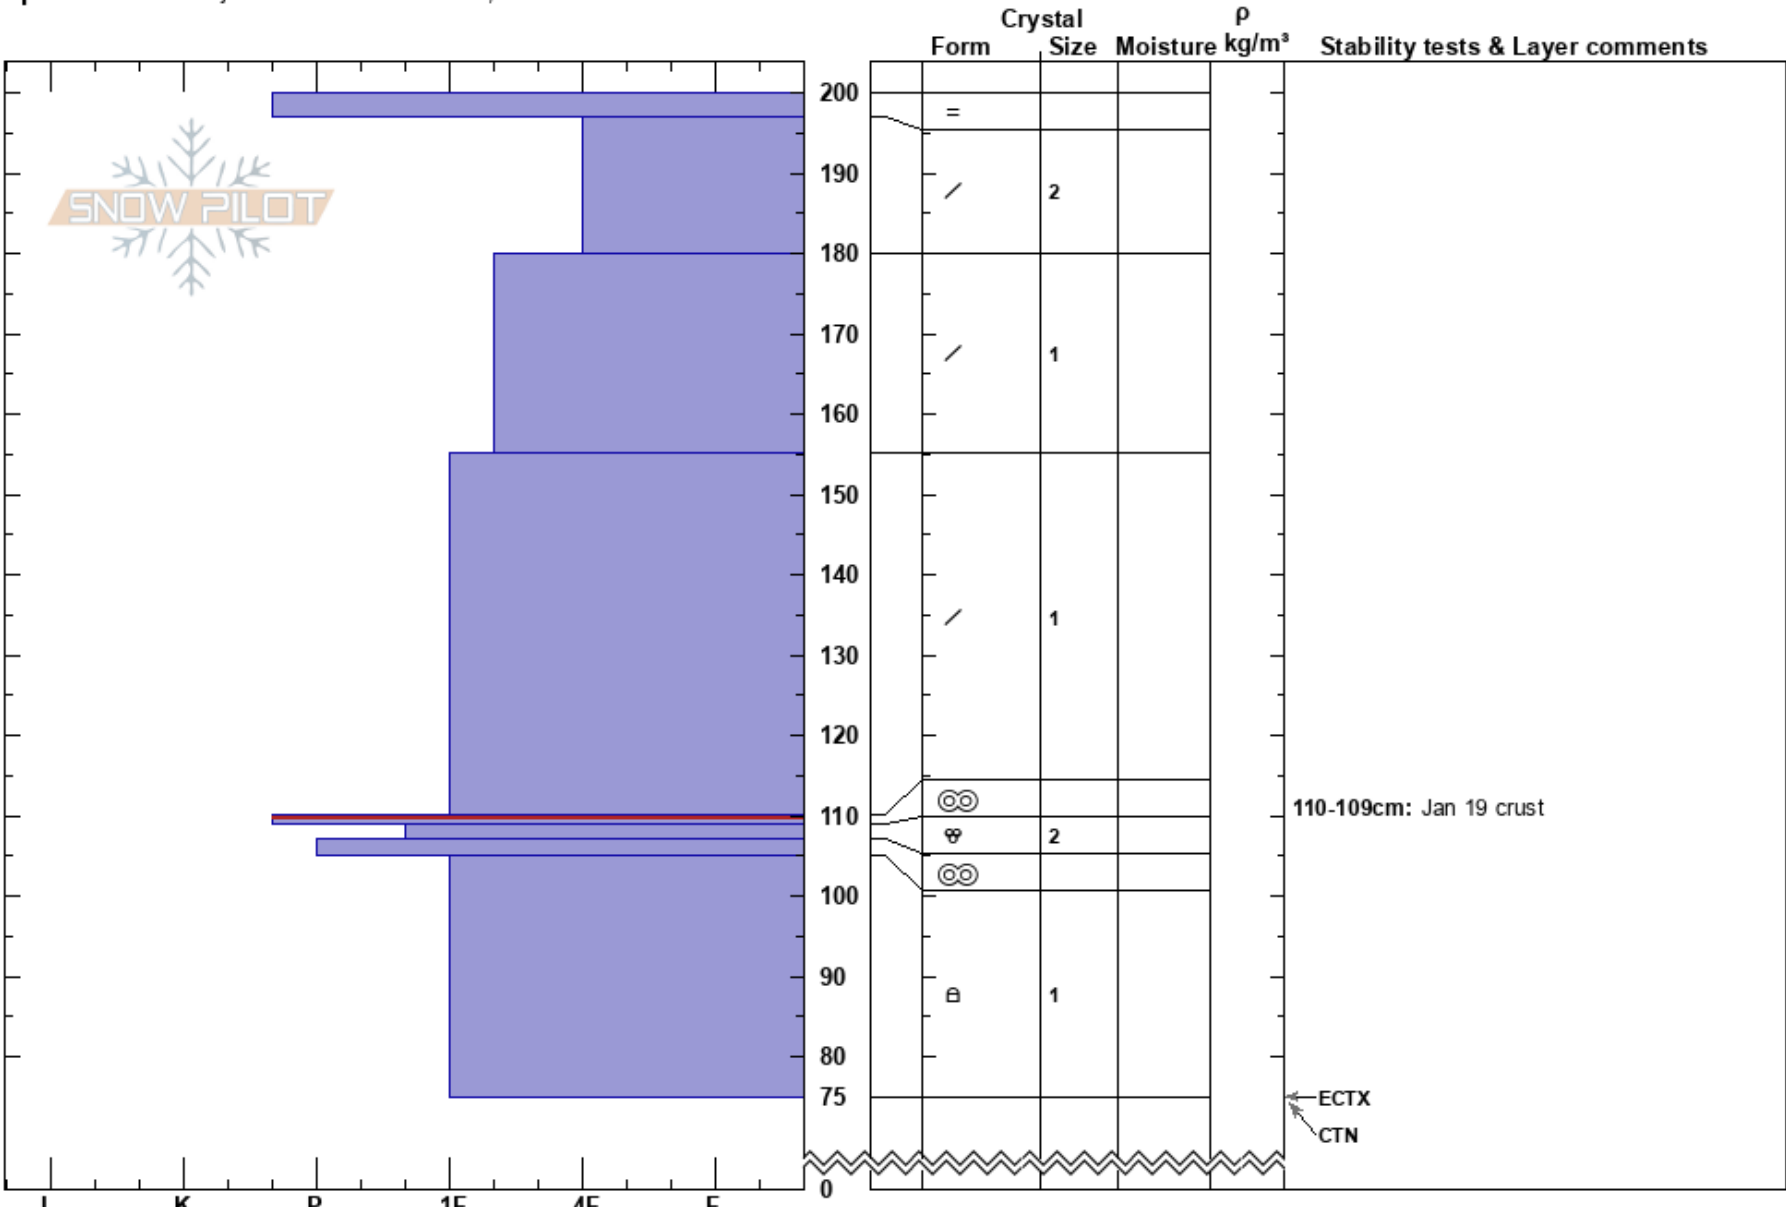

Wahoo/Casc. Avalanche
 Flathead Range
 MT
 Elevation: 5600 ft
 Aspect: E
 Specifics: Pit is adjacent to avalanche: crown;

Adam Clark
 02/13/2017 - 4:00pm
 Co-ord: 48.41452N, -113.78101W
 Slope Angle: 39°
 Wind Loading: previous

Stability:
 Air Temperature: 2°C
 Sky Cover: CLR
 Precipitation: NO
 Wind: Calm

HS:200
 PF: 20
 110-109cm: Jan 19 crust
 110-109cm: Problematic layer

Notes: Crown profile for size D3 avalanche that ran early morning on Tuesday Feb 7, 2017. Debris ran ~2200 vertical feet to the railway and highway.