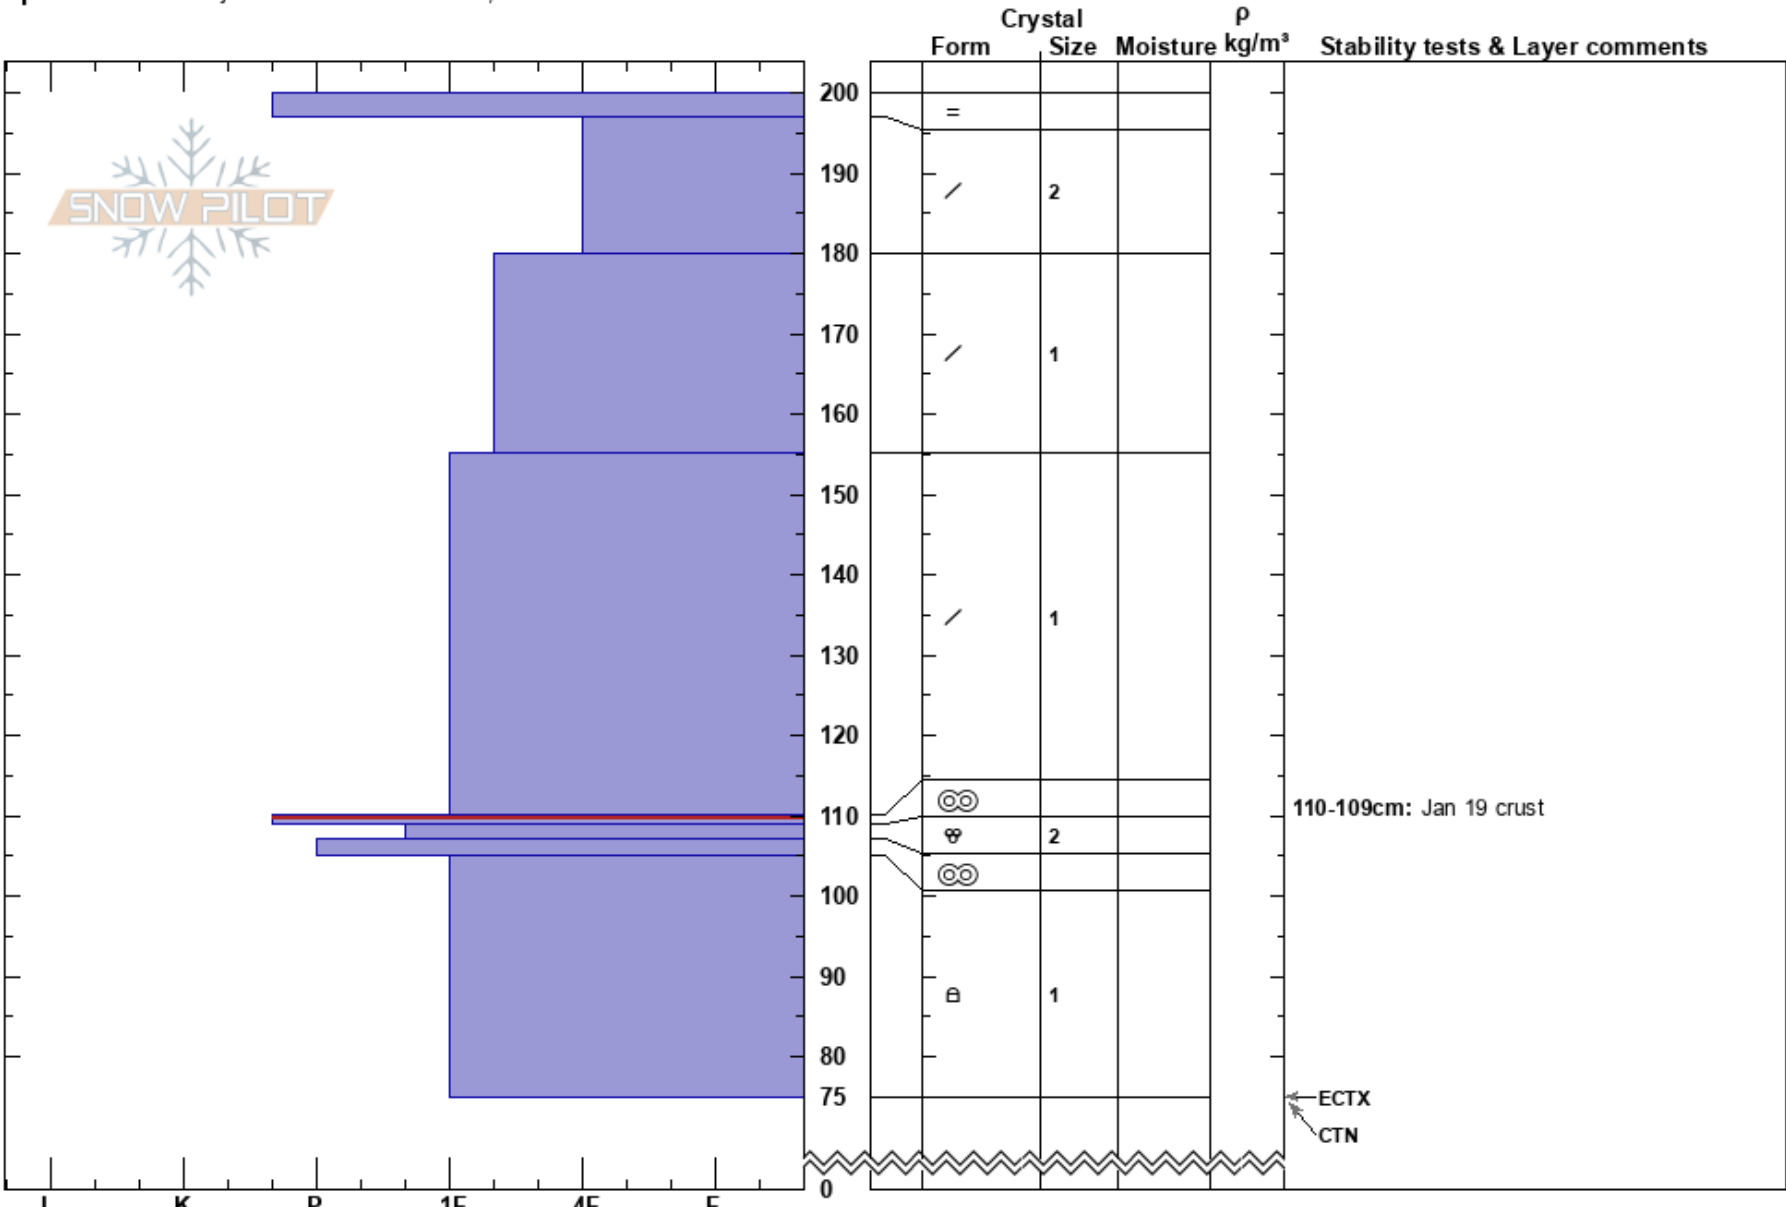

Wahoo/Casc. Avalanche
 Flathead Range
 MT
 Elevation: 5600 ft
 Aspect: E
 Specifics: Pit is adjacent to avalanche: crown;

Adam Clark
 02/13/2017 - 4:00pm
 Co-ord: 48.41452N, -113.78101W
 Slope Angle: 39°
 Wind Loading: previous

Stability:
 Air Temperature: 2°C
 Sky Cover: CLR
 Precipitation: NO
 Wind: Calm

HS:200
 PF: 20
 Layer Notes:
 110-109cm: Jan 19 crust
 110-109cm: Problematic layer

Notes: Crown profile for size D3 avalanche that ran early morning on Tuesday Feb 7, 2017. Debris ran ~2200 vertical feet to the railway and highway.