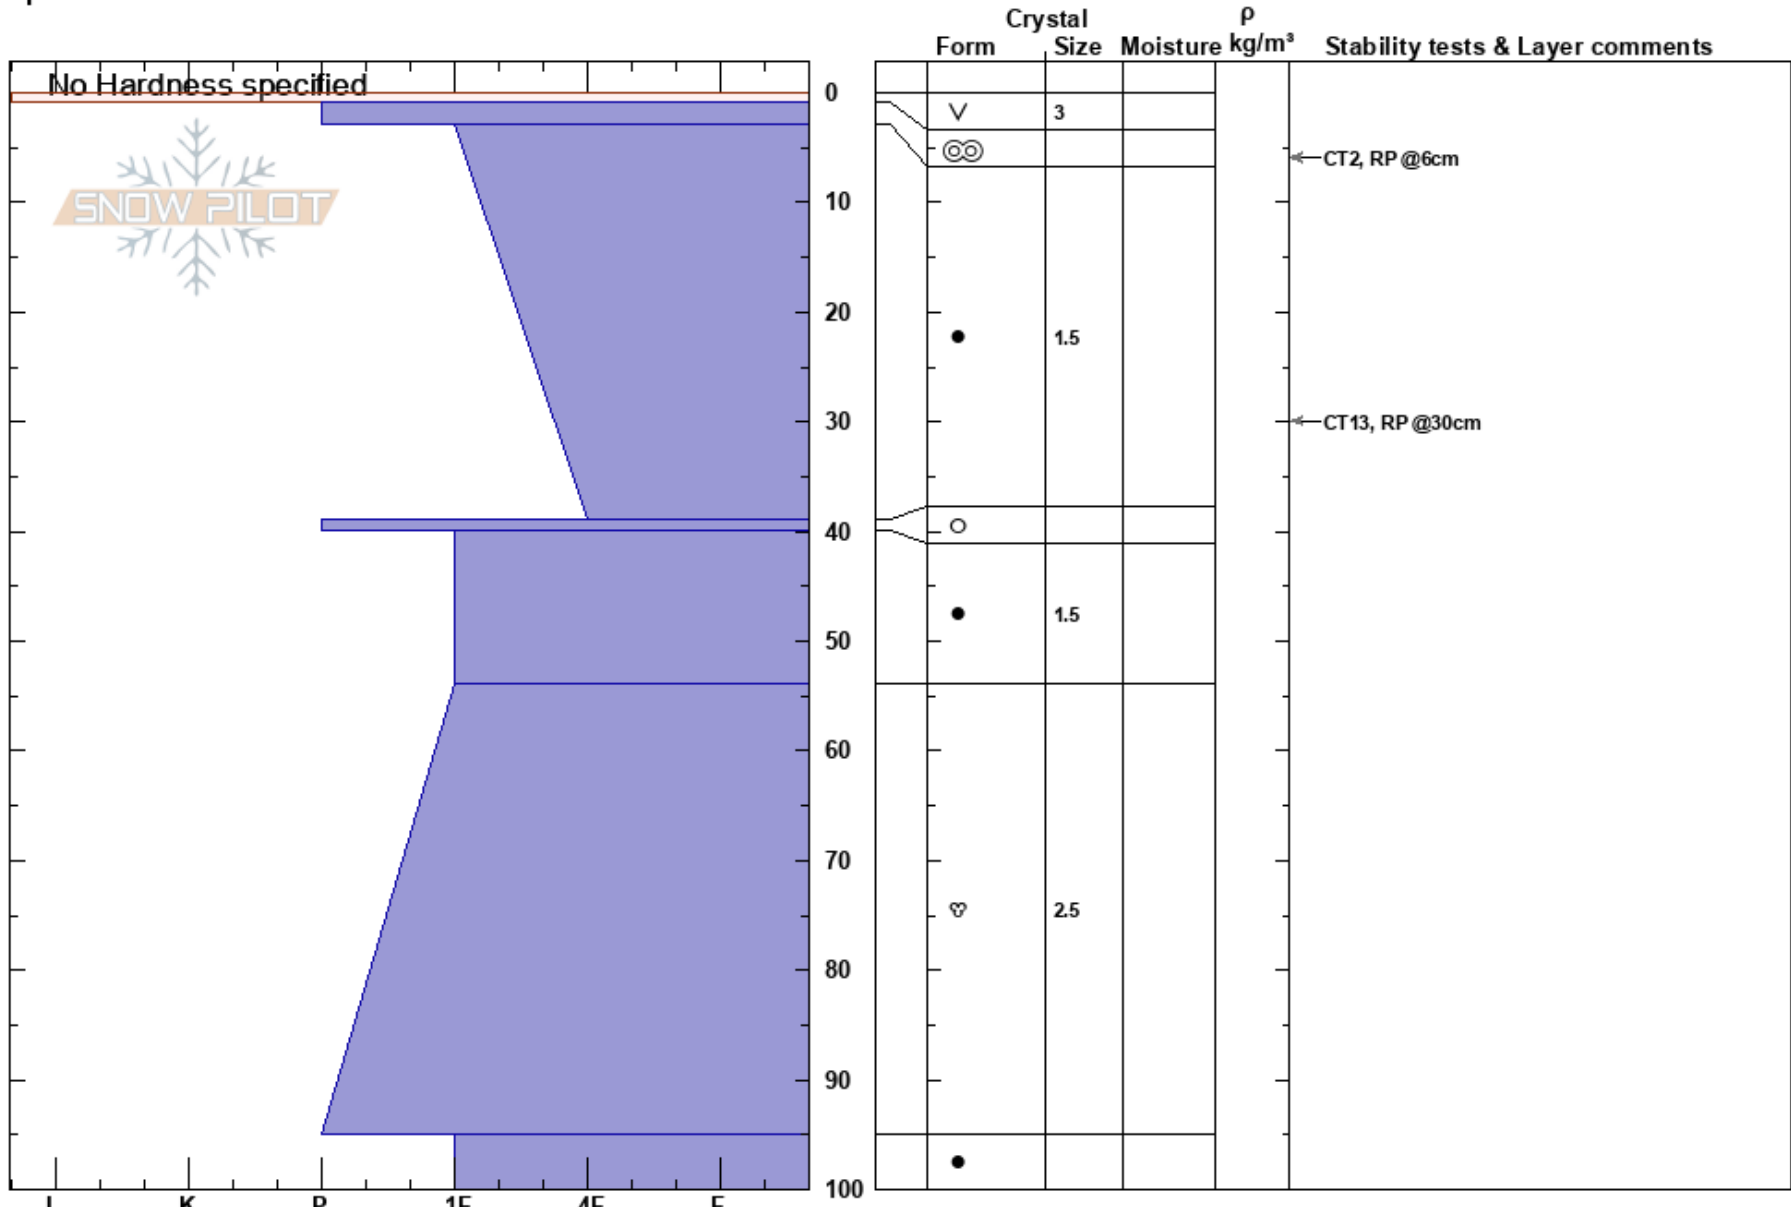

Peak 7,695 Negro Canyon Quinn Hess  
 Castle Peak Area 02/13/2017 - 1:10pm  
 CA Co-ord: 731990E 4358616N  
 Elevation: 7642 ft Slope Angle: 23°  
 Aspect: 316° Wind Loading: no  
 Specifics:

Stability: HS: 100 Layer Notes:  
 Air Temperature: 6°C  
 Sky Cover: SCT  
 Precipitation: NO  
 Wind: Calm

Notes: Pit dug 25 m below ridge, HS 3.9m