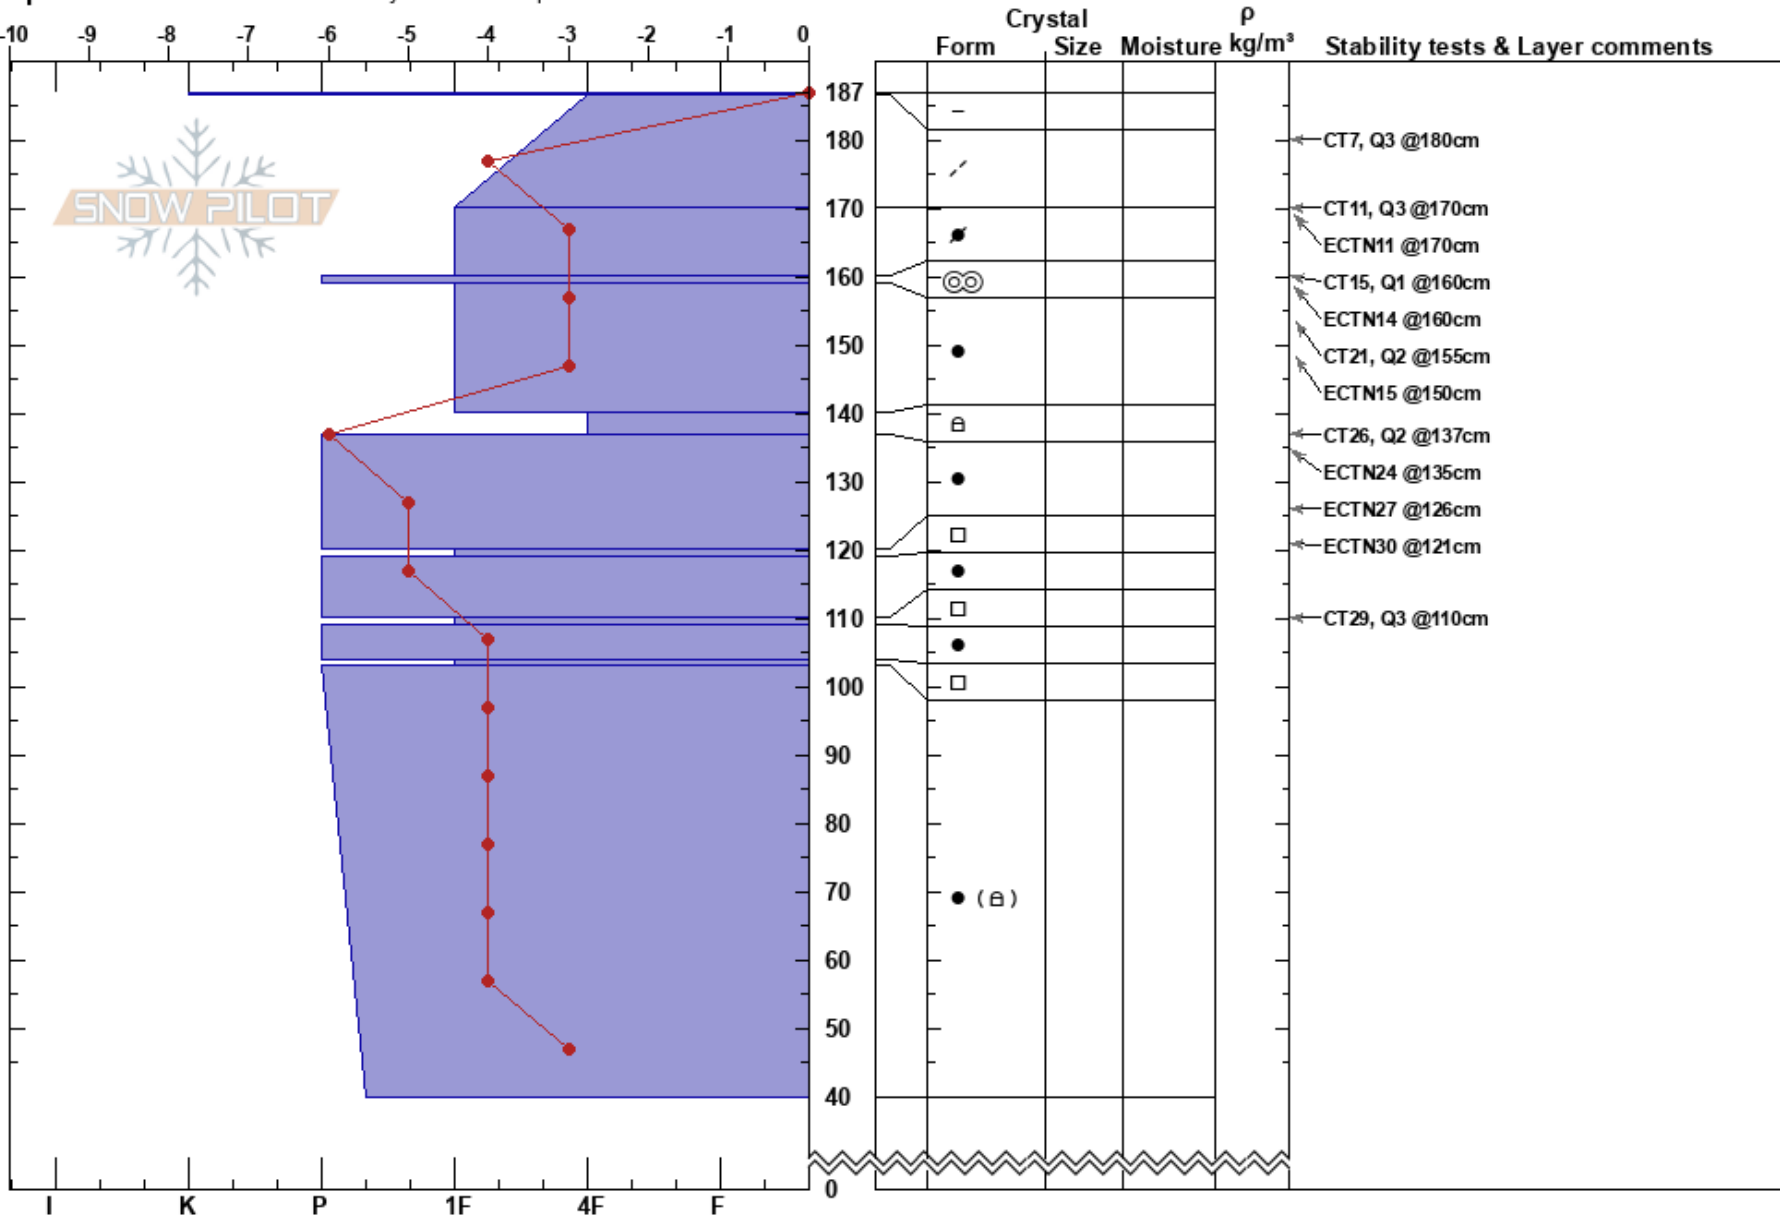

East St. Mary SW Ridge
 Missions
 MT
 Elevation: 8150 ft
 Aspect: 130°
 Specifics: Recent avalanche activity on similar slopes

Joshua Tapp
 02/13/2017 - 2:15pm
 Co-ord: 12T 279370E 524201N
 Slope Angle: 30°
 Wind Loading: previous

Stability:
 Air Temperature: 4°C
 Sky Cover: CLR
 Precipitation: NO
 Wind: Calm

HS: 187

Layer Notes:

Notes: