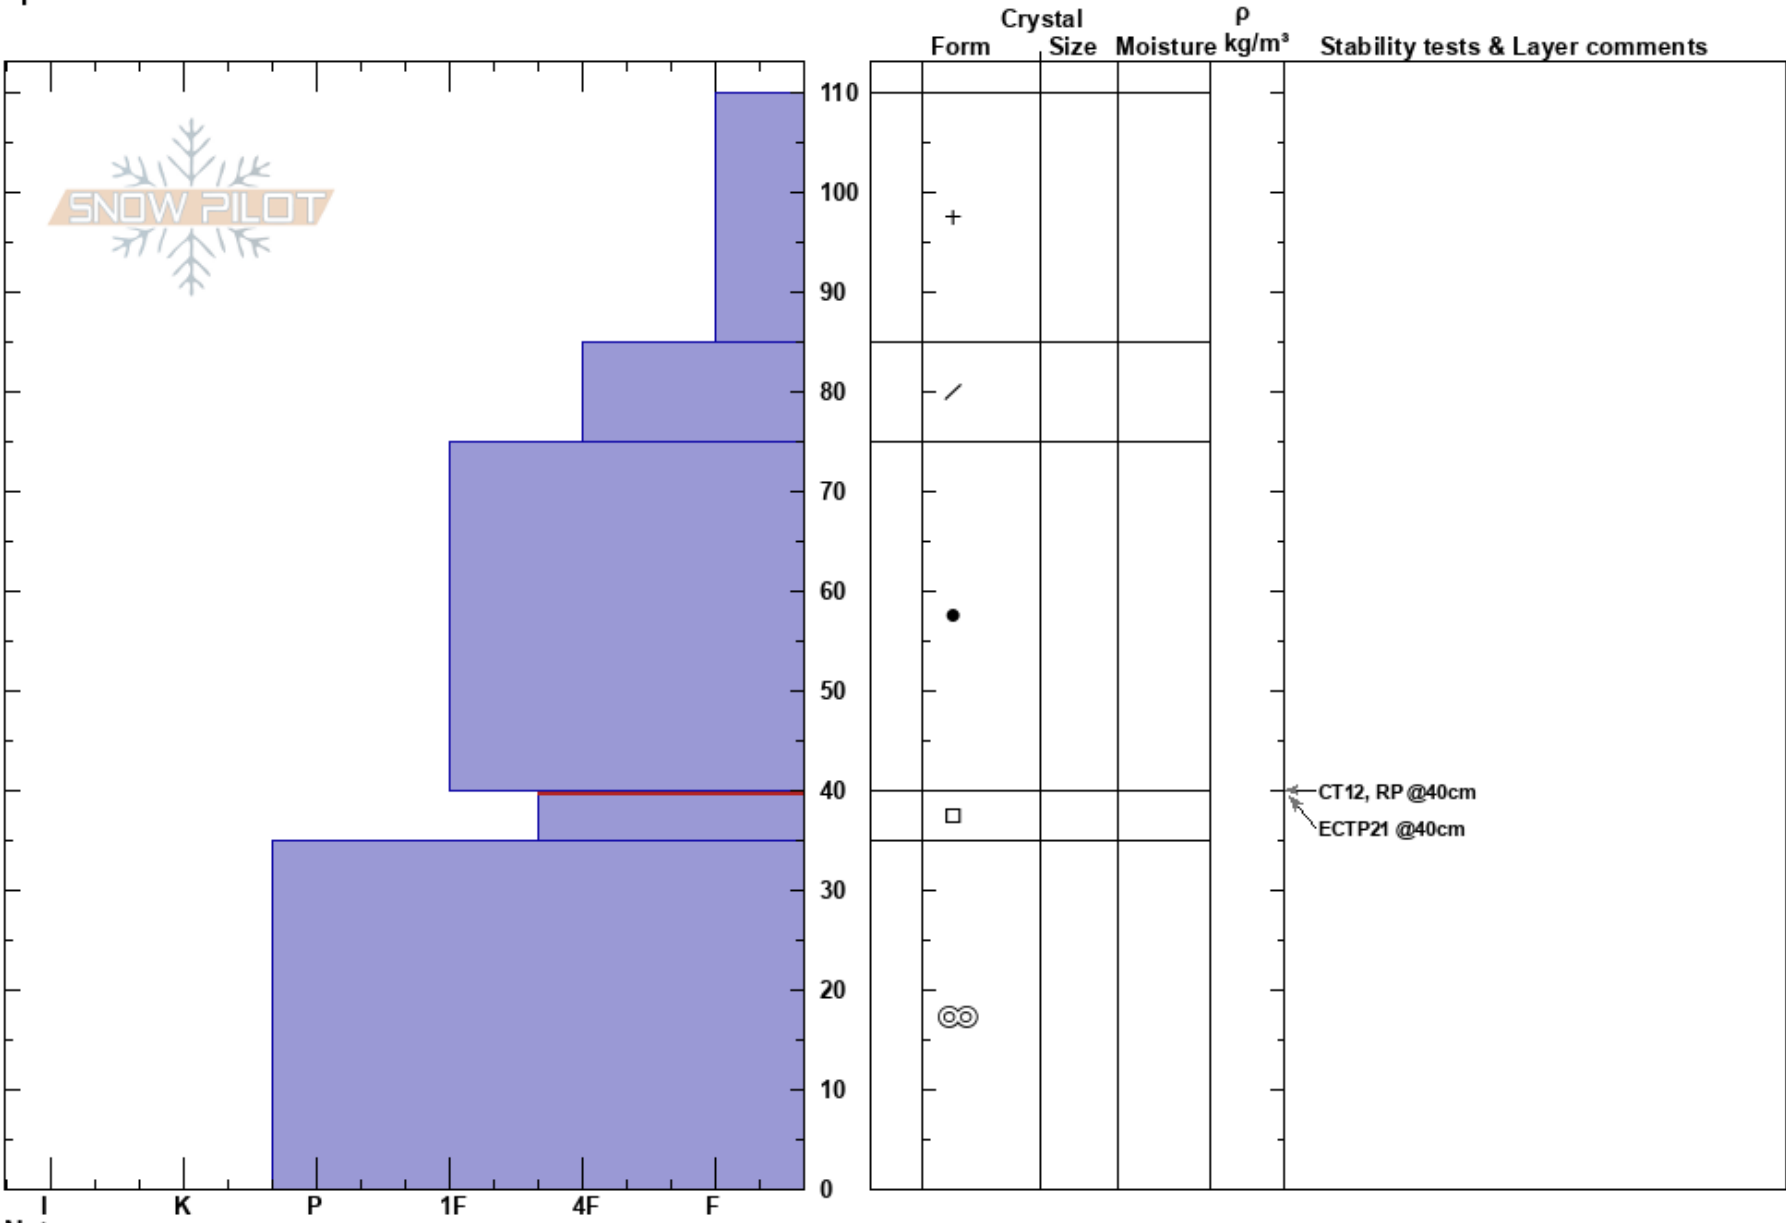

Gash 7100'  
 Bitterroot  
 MT  
 Elevation: 7166 ft  
 Aspect:  
 Specifics:

Jeff Carty  
 12/16/2019 - 12:30pm  
 Co-ord: 46.41997N, -114.29413W  
 Slope Angle:  
 Wind Loading: yes

Stability:  
 Air Temperature: -6°C  
 Sky Cover: FEW  
 Precipitation: NO  
 Wind: SW Moderate  
 HS: 110  
 PF: 60 40-35cm: Problematic layer  
 PS: 25