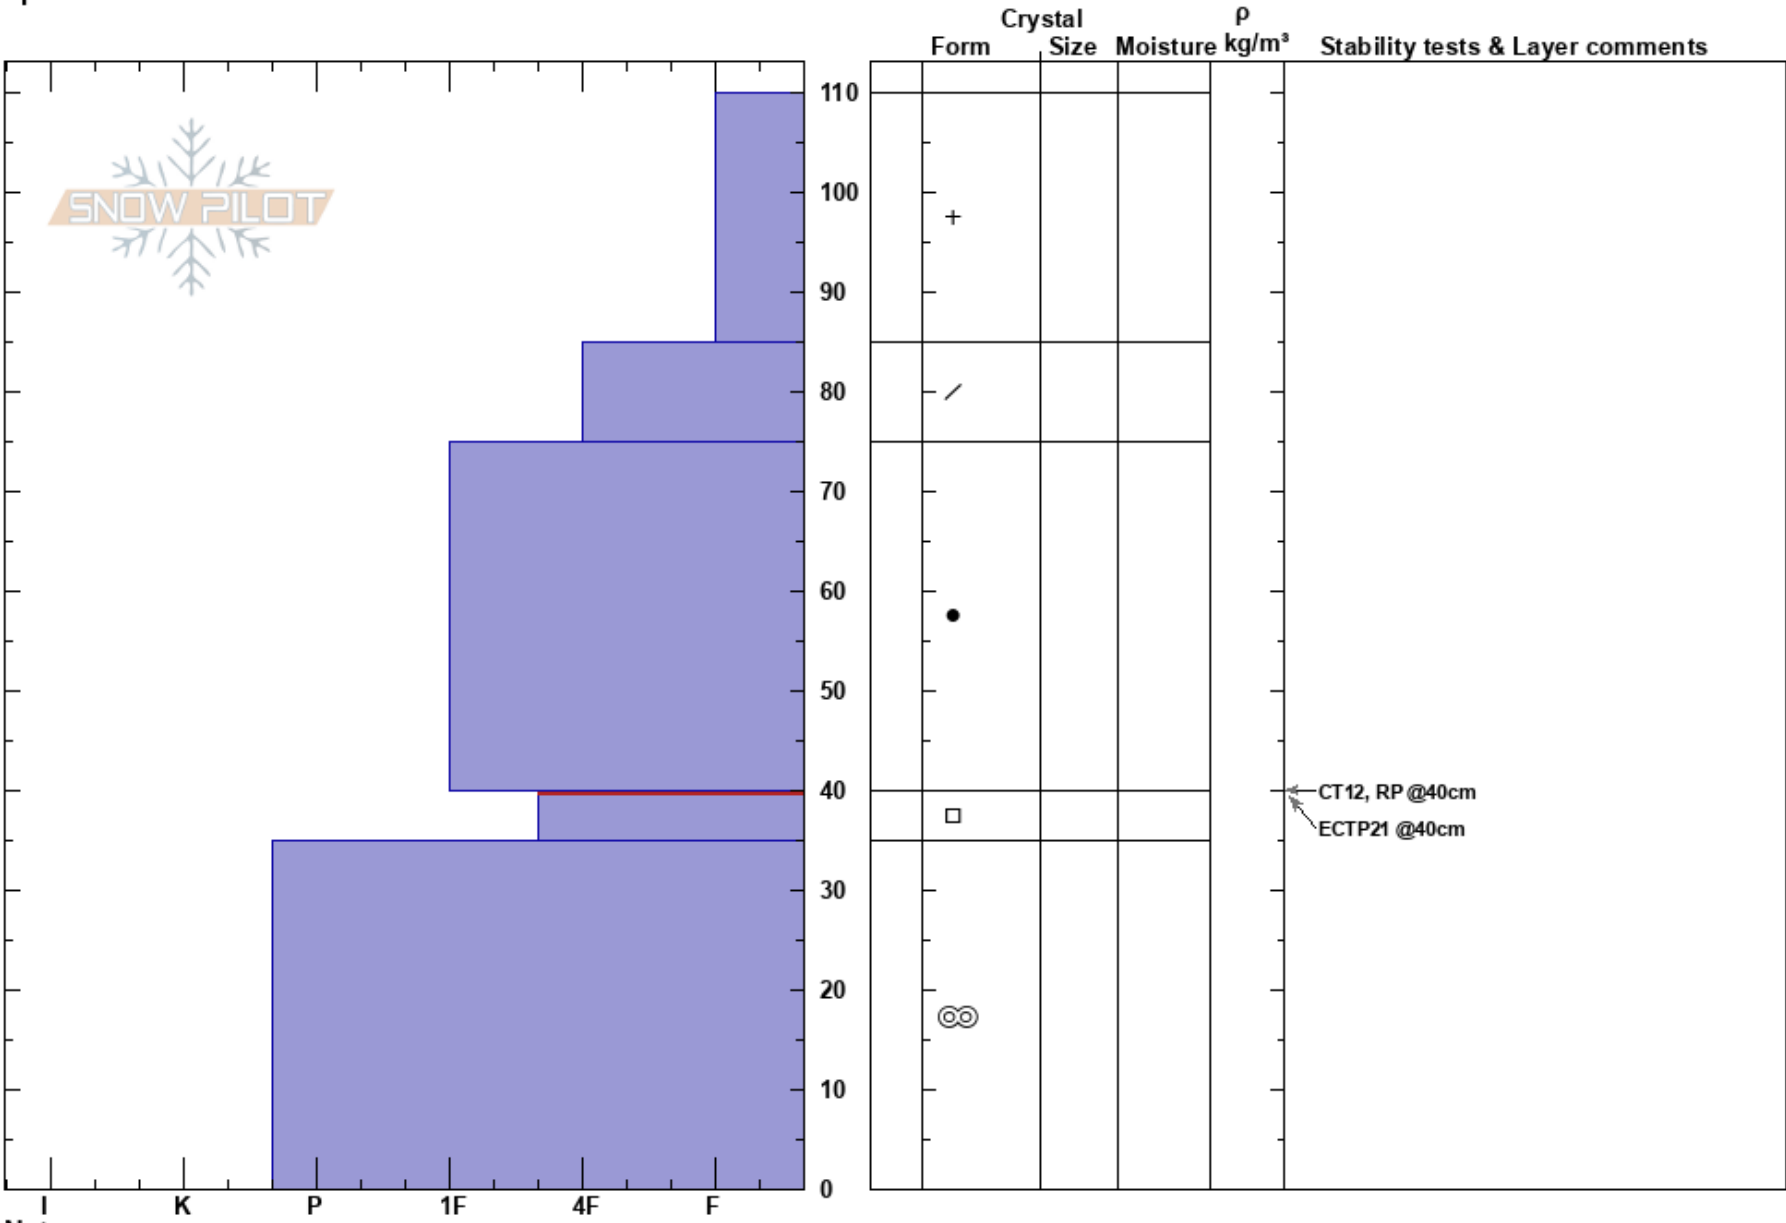

Gash 7100'
 Bitterroot
 MT
 Elevation: 7166 ft
 Aspect:
 Specifics:

Jeff Carty
 12/16/2019 - 12:30pm
 Co-ord: 46.41997N, -114.29413W
 Slope Angle:
 Wind Loading: yes

Stability:
 Air Temperature: -6°C
 Sky Cover: FEW
 Precipitation: NO
 Wind: SW Moderate
 HS: 110
 PF: 60
 PS: 25
 40-35cm: Problematic layer