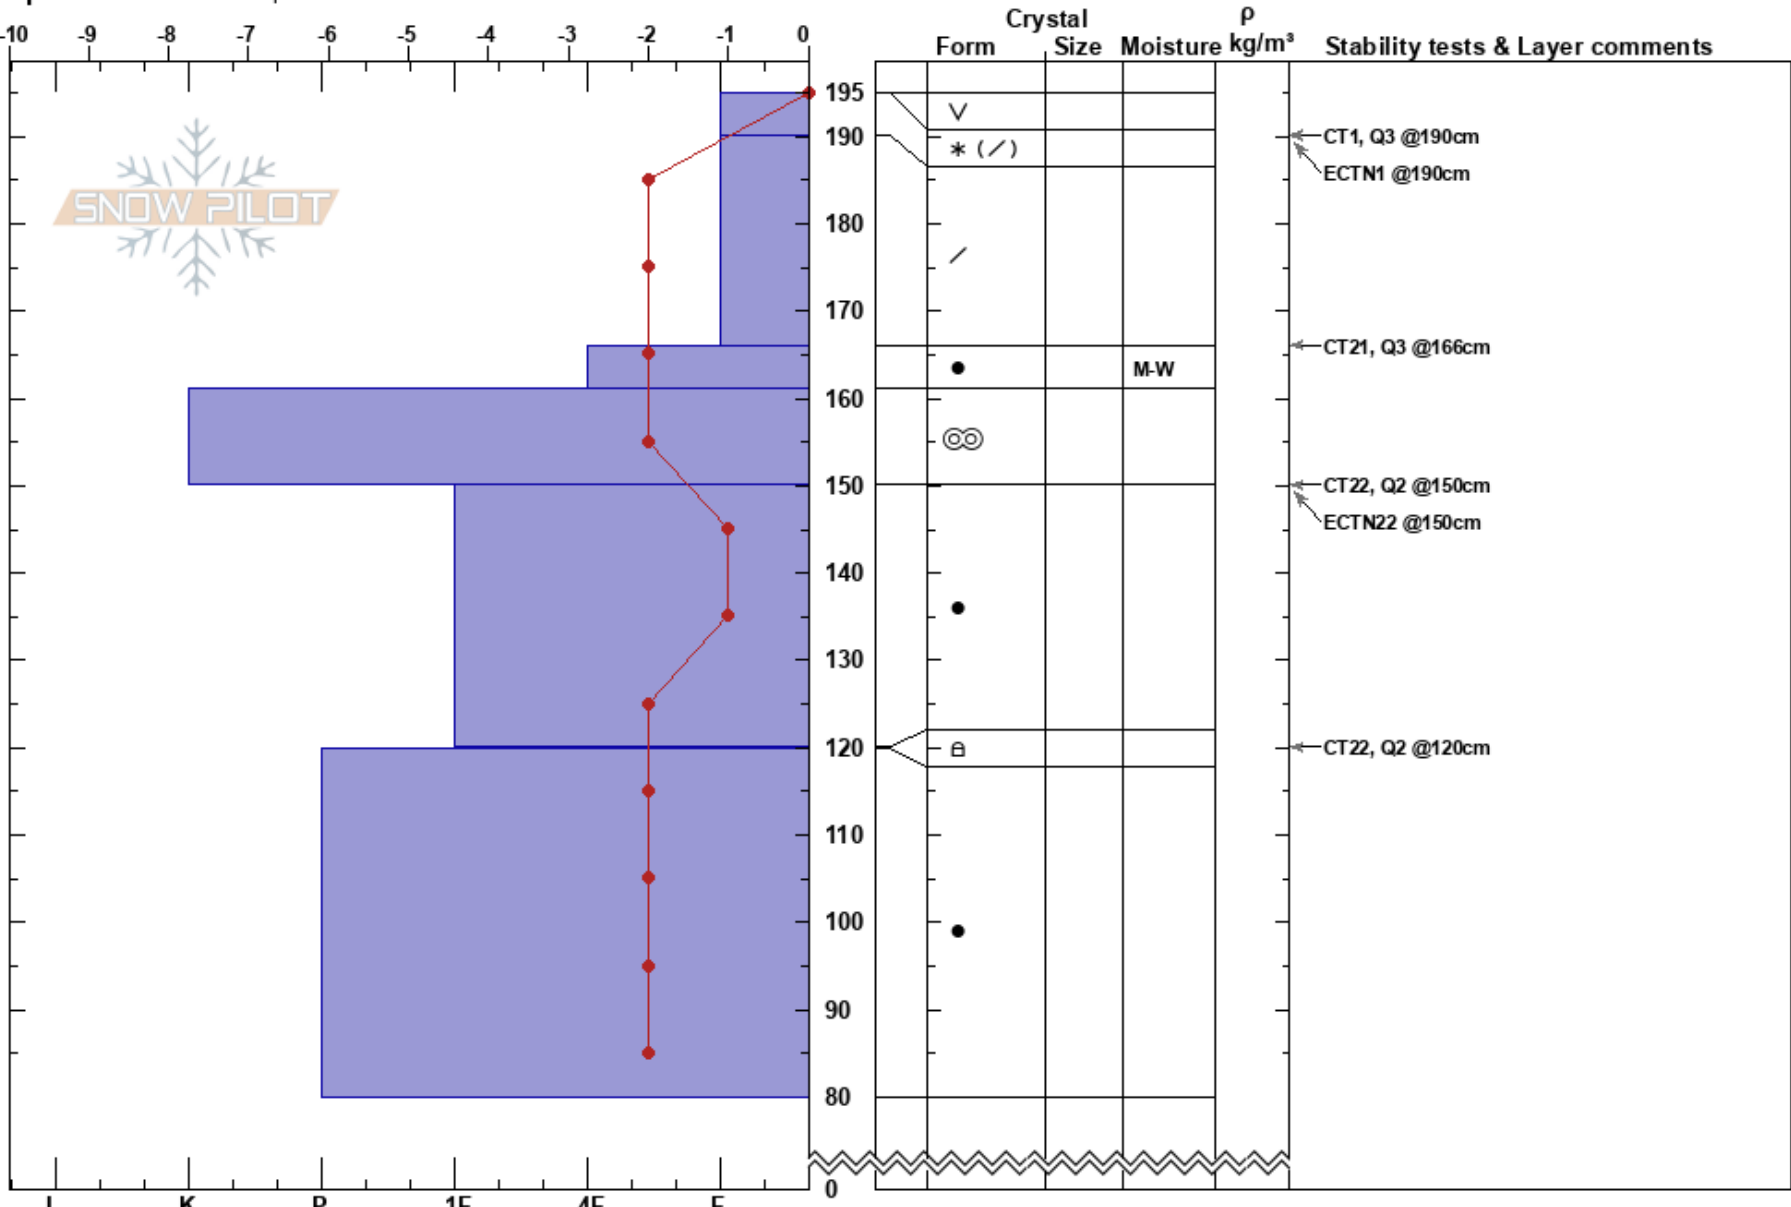

Spruce Creek  
 Bitterroot  
 MT  
 Elevation: 7030 ft  
 Aspect: 100°  
 Specifics: We skied slope

Timothy Laroche  
 02/13/2017 - 12:00pm  
 Co-ord: 46.58467N, -114.40228W  
 Slope Angle: 30°  
 Wind Loading: previous

Stability: Very Good HS: 195  
 Air Temperature: 6°C  
 Sky Cover: FEW  
 Precipitation: NO  
 Wind: SW Calm  
 Layer Notes: 161-150cm: Problematic layer

Notes: