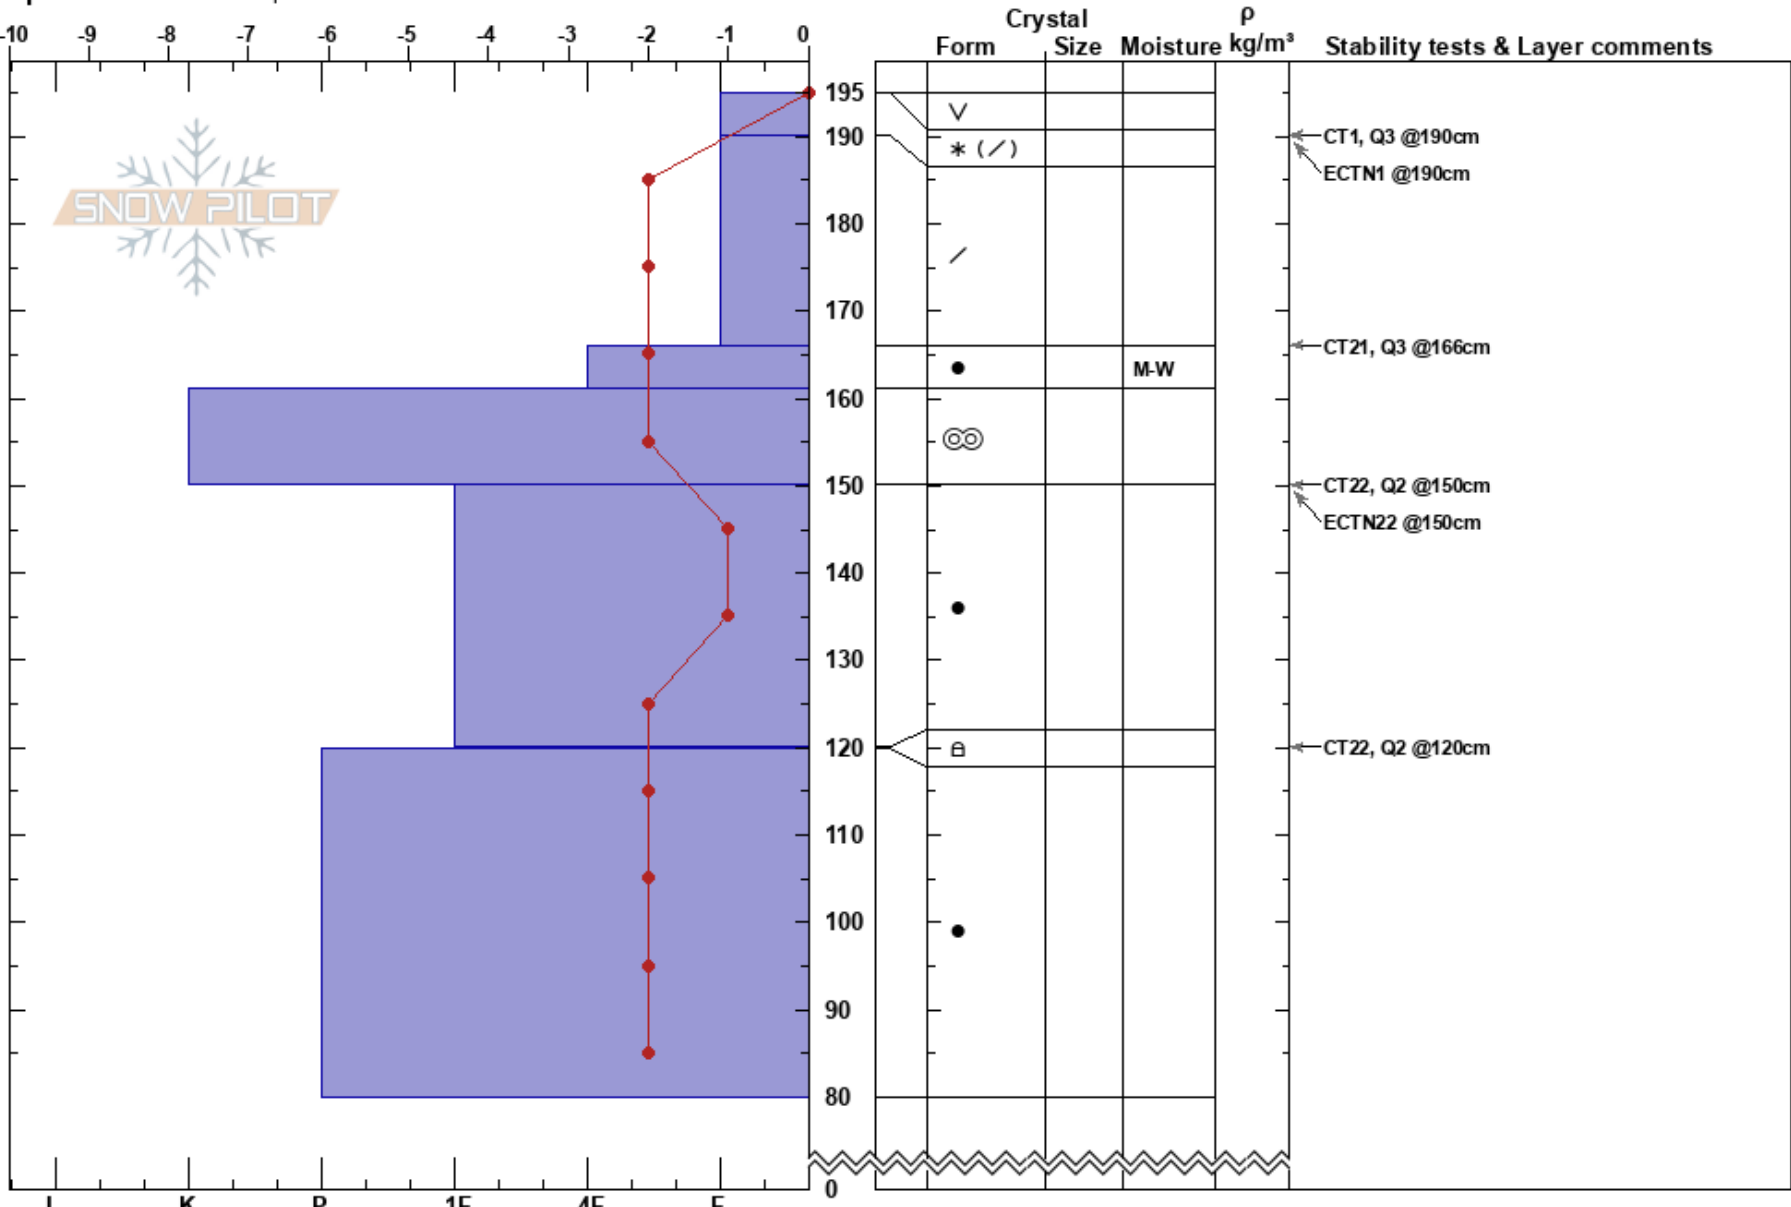

Spruce Creek
 Bitterroot
 MT
 Elevation: 7030 ft
 Aspect: 100°
 Specifics: We skied slope

Timothy Laroche
 02/13/2017 - 12:00pm
 Co-ord: 46.58467N, -114.40228W
 Slope Angle: 30°
 Wind Loading: previous

Stability: Very Good HS: 195
 Air Temperature: 6°C
 Sky Cover: FEW
 Precipitation: NO
 Wind: SW Calm
 Layer Notes: 161-150cm: Problematic layer

Notes: