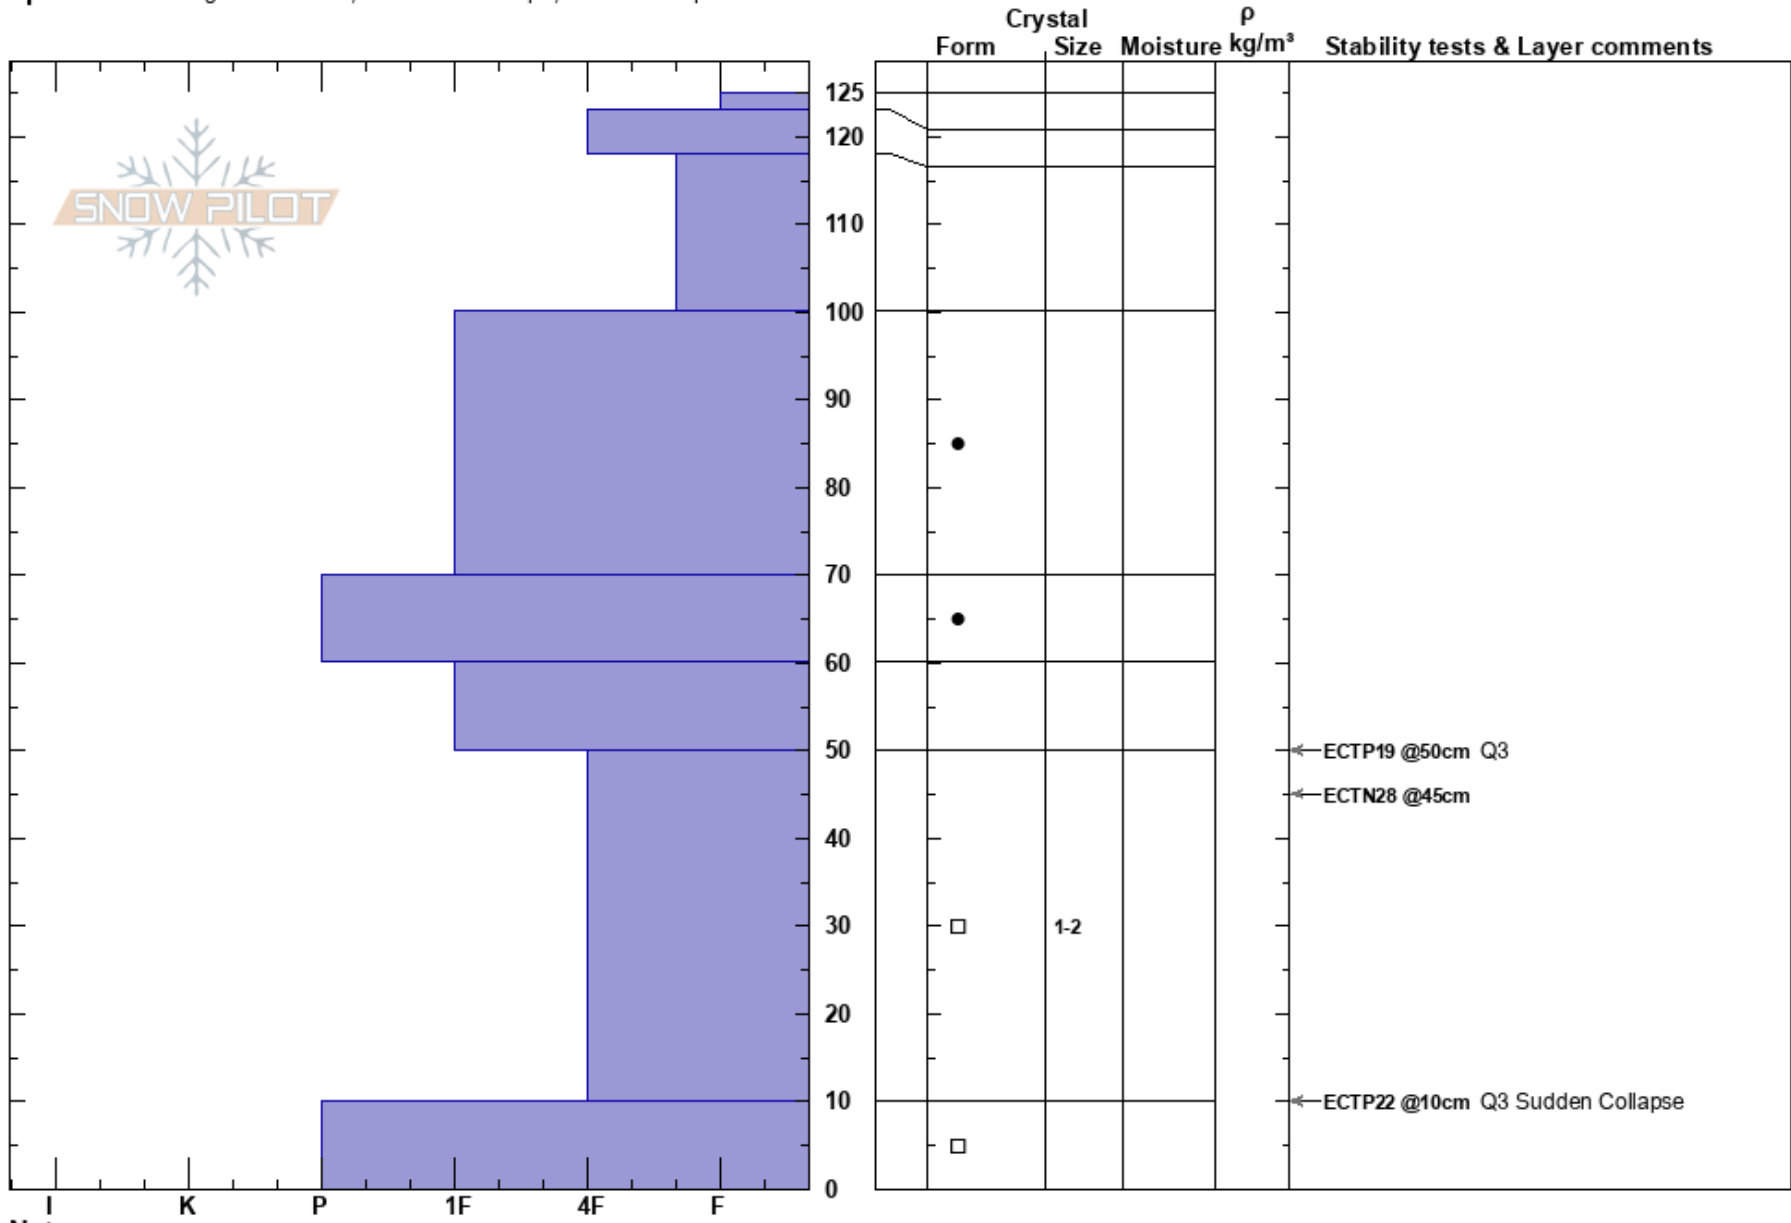

Neverland
 Bridger Range
 MT
 Elevation: 8350 ft
 Aspect: 60°

Bridger Bowl
 02/13/2017 - 3:30pm
 Co-ord: 45.81357N, -110.92904W
 Slope Angle: 32°
 Wind Loading:

Stability: **HS: 125**
 Air Temperature: **PS: 20** 50-10cm: Problematic layer
 Sky Cover: CLR
 Precipitation: NO
 Wind: Calm

Specifics: Pit dug in a Ski Area; Ski tracks on slope; We skied slope

Notes: