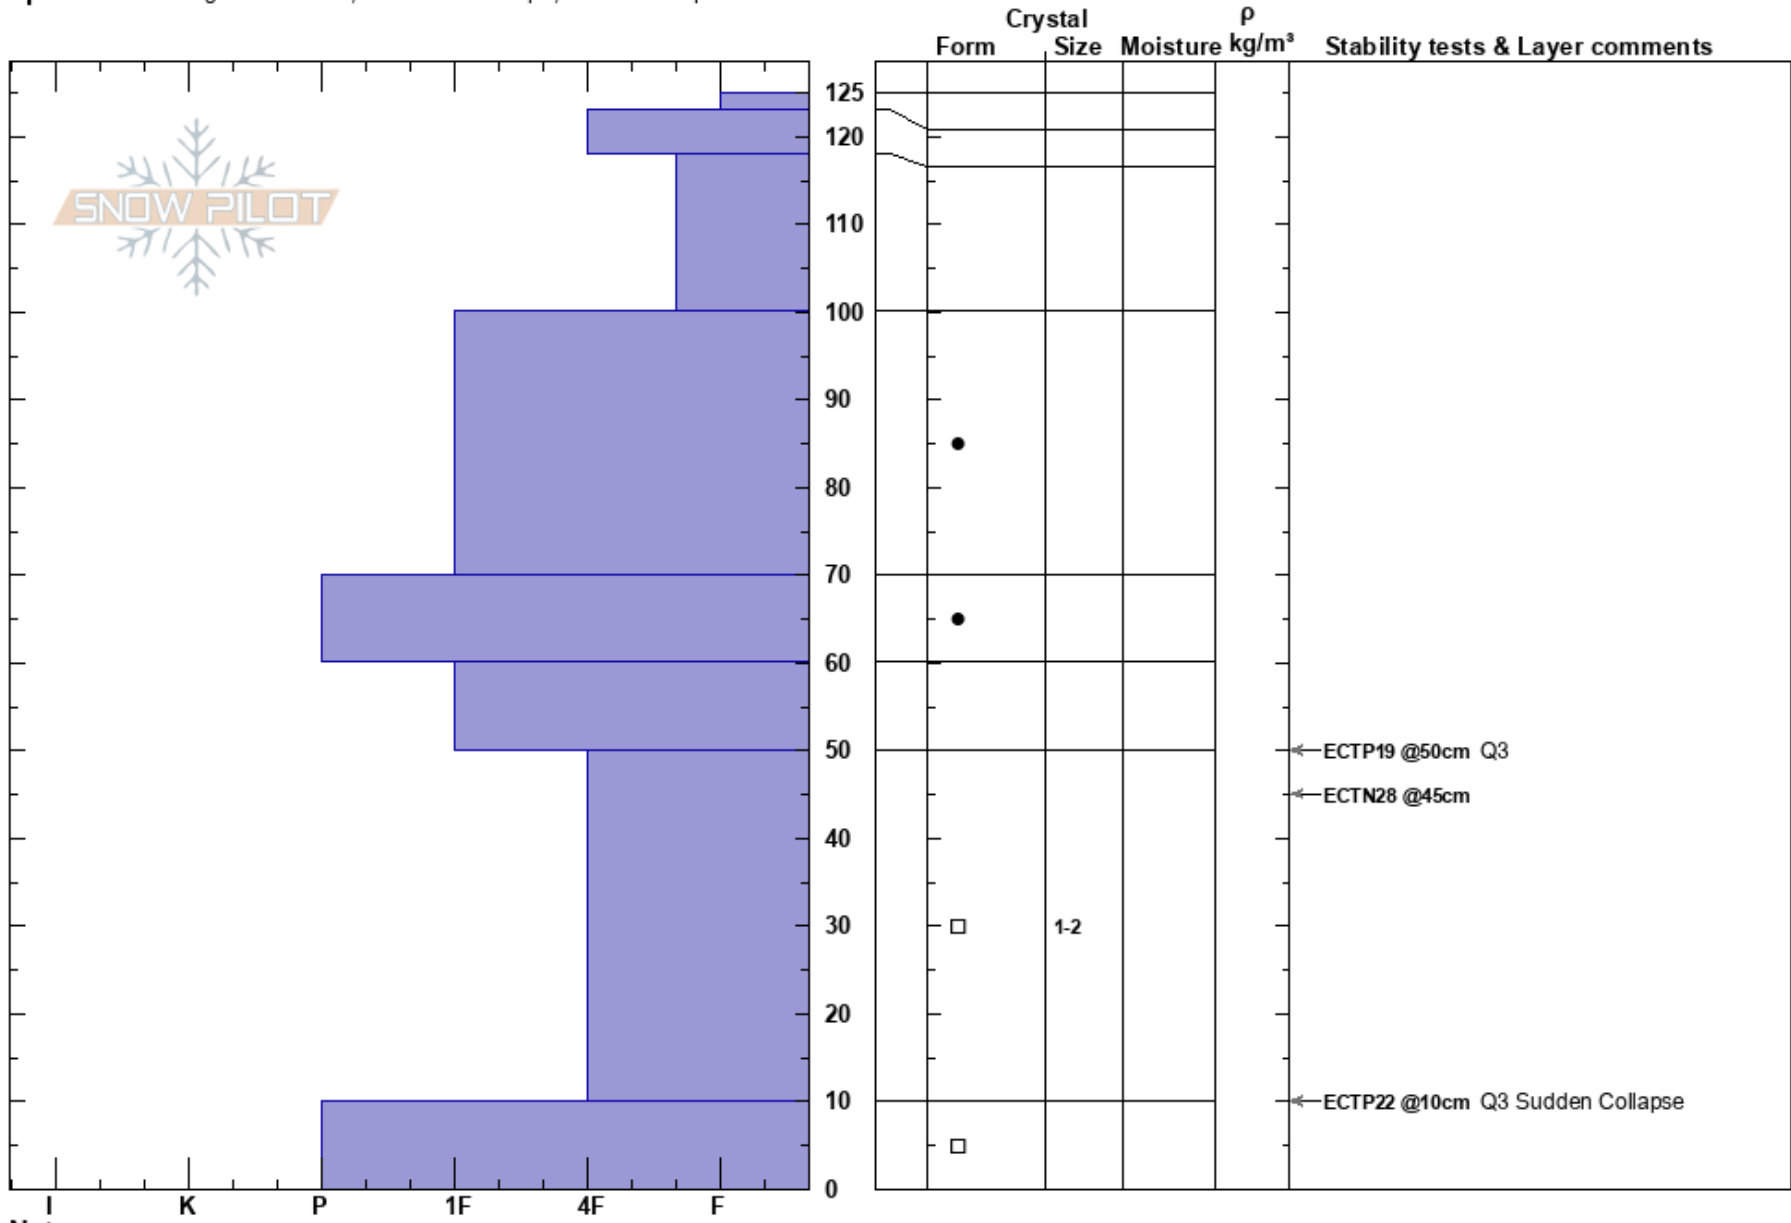

Neverland  
 Bridger Range  
 MT  
 Elevation: 8350 ft  
 Aspect: 60°

Bridger Bowl  
 02/13/2017 - 3:30pm  
 Co-ord: 45.81357N, -110.92904W  
 Slope Angle: 32°  
 Wind Loading:

Stability: **HS: 125**  
 Air Temperature: **PS: 20** 50-10cm: Problematic layer  
 Sky Cover: CLR  
 Precipitation: NO  
 Wind: Calm

Specifics: Pit dug in a Ski Area; Ski tracks on slope; We skied slope

Notes: