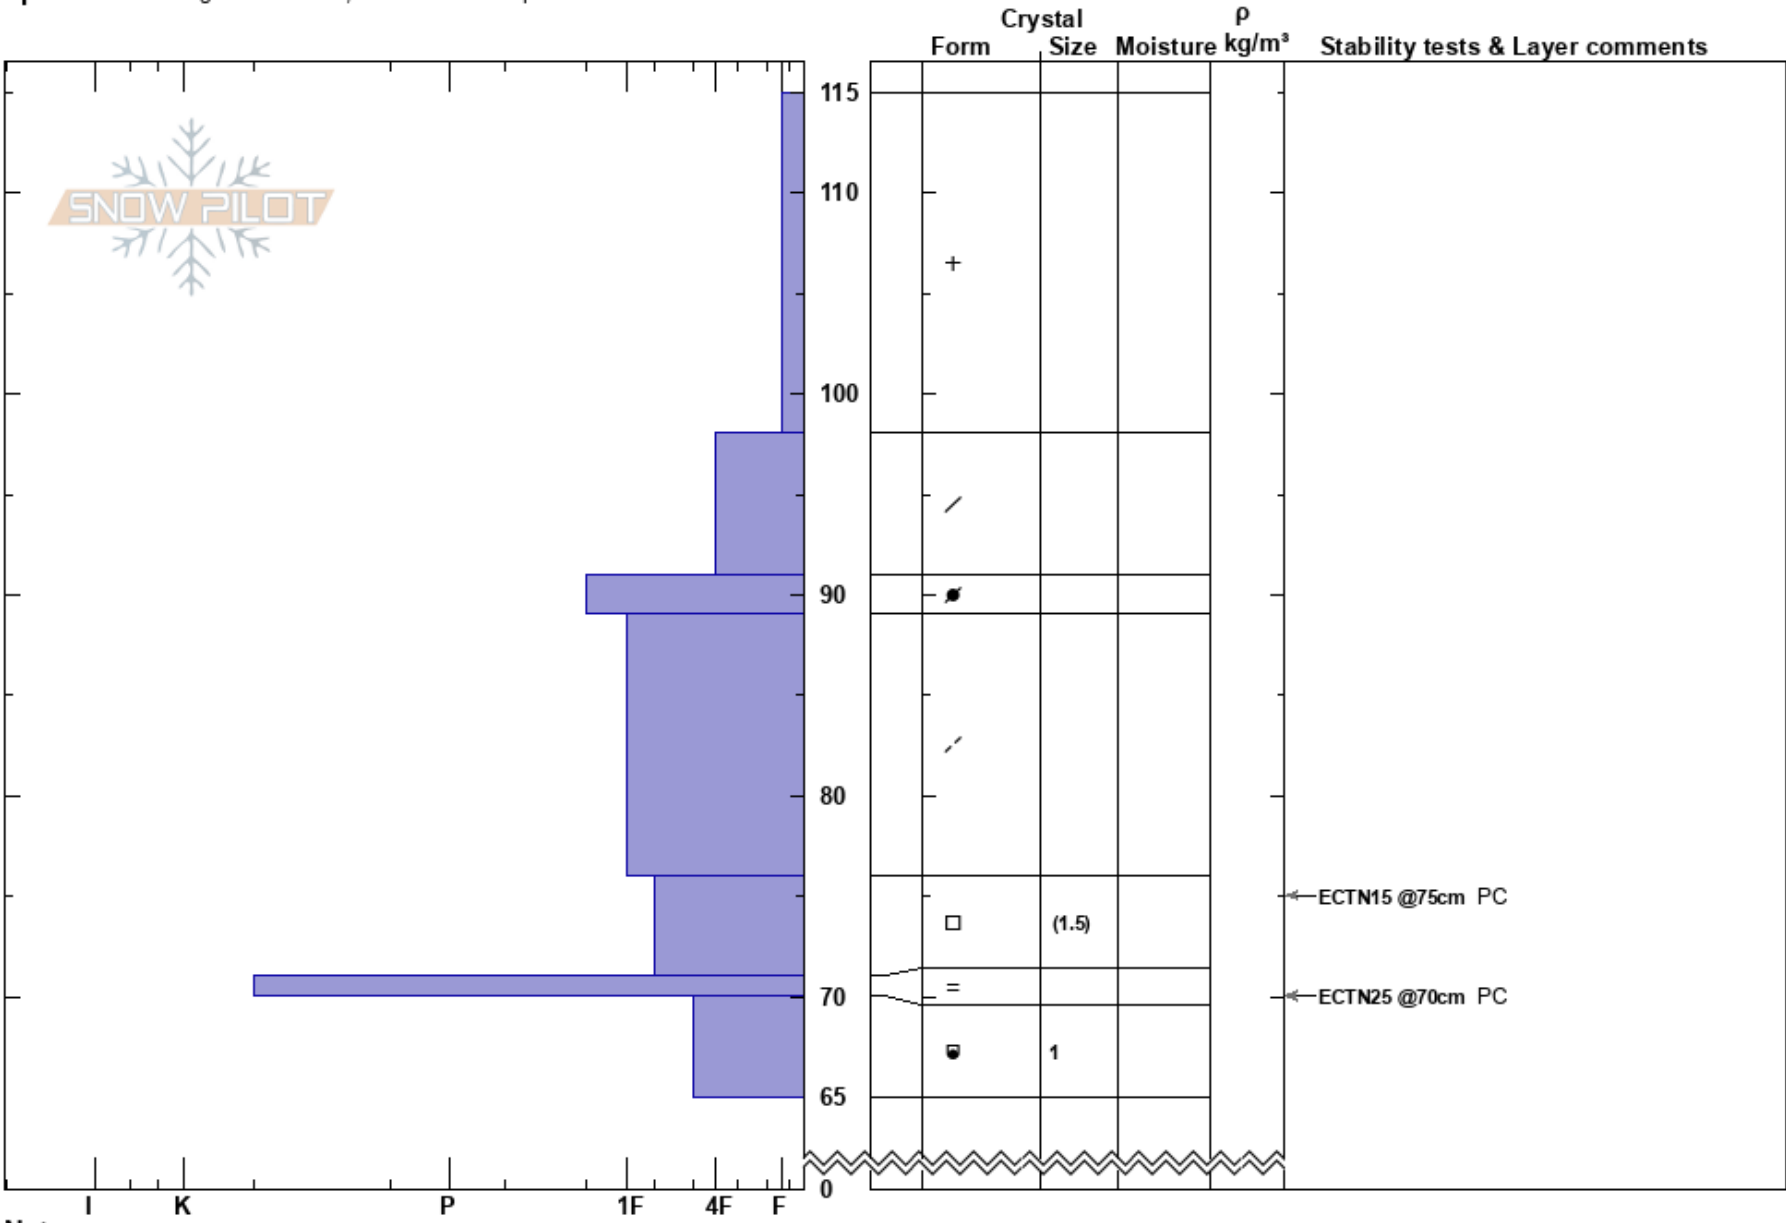

ColdFire Cone  
 Madison Range-N  
 MT  
**Elevation:** 2798 m  
**Aspect:** 347°  
**Specifics:** Pit dug in a Ski Area; Ski tracks on slope

Leigh Frye  
 12/15/2019 - 3:30pm  
**Co-ord:** 45.28629S, -111.43808E  
**Slope Angle:** 34°  
**Wind Loading:**

**Stability:** Good  
**Air Temperature:**  
**Sky Cover:**  
**Precipitation:** NO  
**Wind:**

**HS:** 115  
**Layer Notes:**  
 71-70cm: Problematic layer

**Notes:** Basal structure incomplete due to time constraints. Test score accurate with LOCs