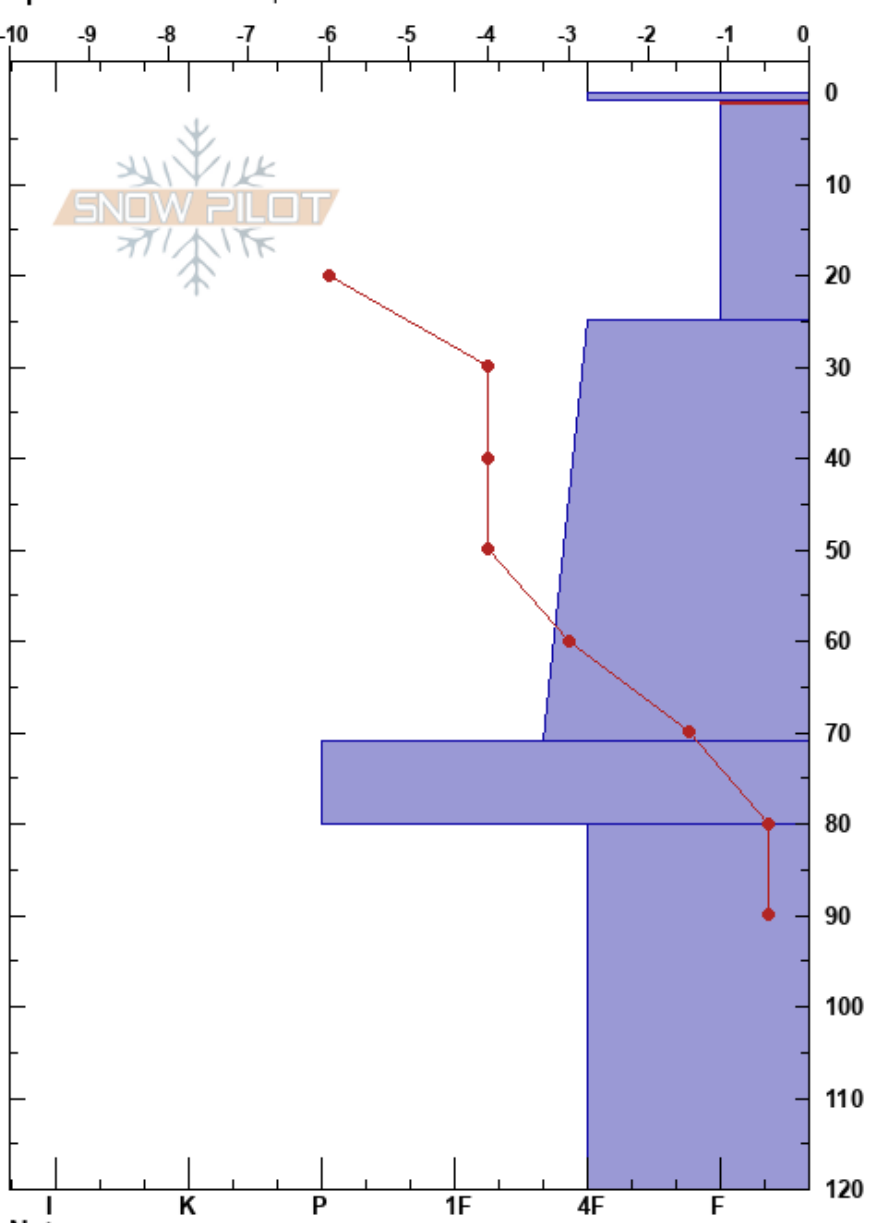

Poison Point
 Central Sierra
 CA
Elevation: 8420 ft
Aspect: 308°
Specifics: We skied slope

Brandon Schwartz
 02/13/2017 - 9:45am
Co-ord: 38.49844N, -120.01146W
Slope Angle: 32°
Wind Loading:

Stability: Good
Air Temperature: 3°C
Sky Cover: SCT
Precipitation: NO
Wind: NE Light Breeze

PS: 10
Layer Notes:
 1-25cm: Problematic layer

Form	Crystal		ρ kg/m ³	Stability tests & Layer comments
	Size	Moisture		
•	0.5			
/	0.5-1			← PST95/100 (End) @17cm ← ECTN5 @17cm ← CT4, RP @17cm
/ (•)	0.5			
=				← CT24, RP @60cm
∩	3-4			

Notes: Pit dug on open slope just below treeline. HS>4.2m.