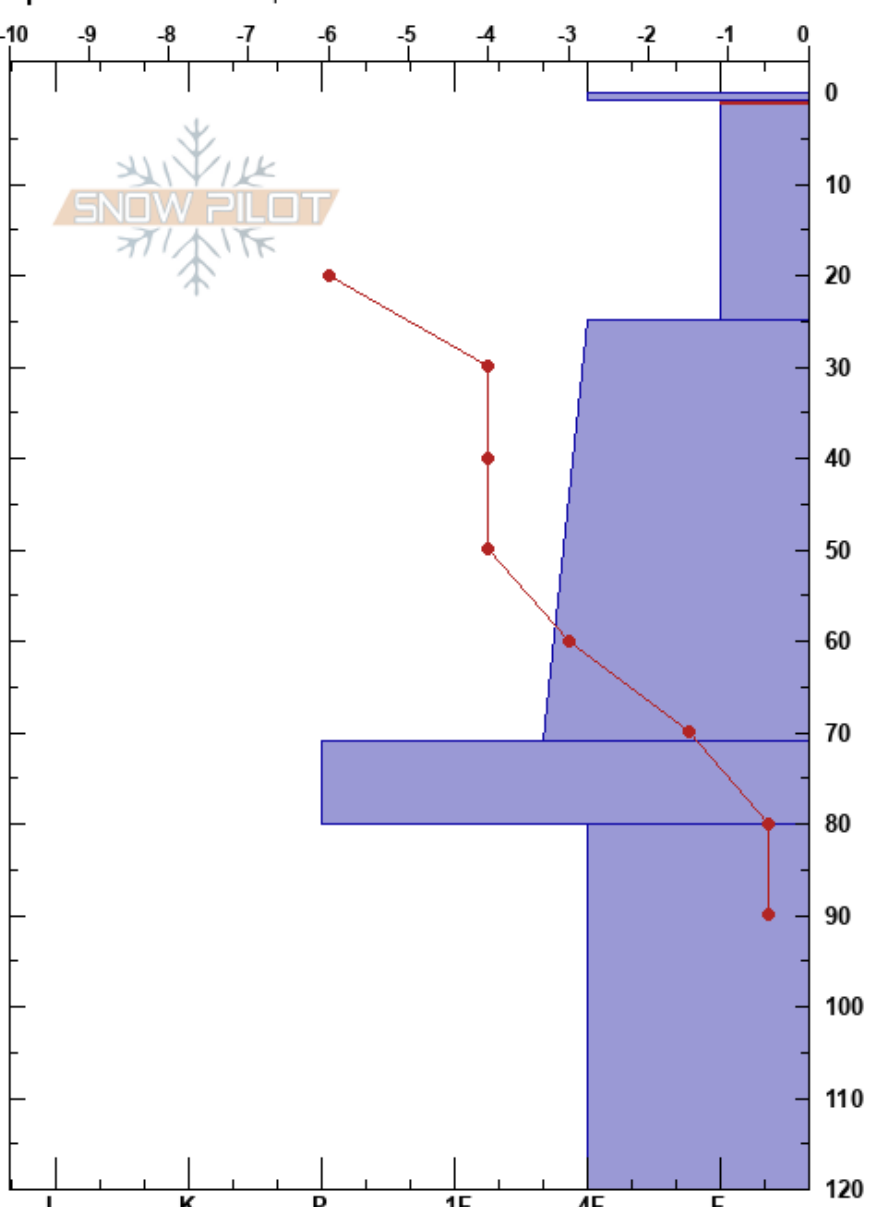

Poison Point
 Central Sierra
 CA
Elevation: 8420 ft
Aspect: 308°
Specifics: We skied slope

Brandon Schwartz
 02/13/2017 - 9:45am
Co-ord: 38.49844N, -120.01146W
Slope Angle: 32°
Wind Loading:

Stability: Good
Air Temperature: 3°C
Sky Cover: SCT
Precipitation: NO
Wind: NE Light Breeze

PS: 10
 1-25cm: Problematic layer

Form	Crystal		ρ kg/m ³	Stability tests & Layer comments
	Size	Moisture		
•	0.5			
/	0.5-1			← PST95/100 (End) @17cm ← ECTN5 @17cm ← CT4, RP @17cm
/ (•)	0.5			
=				← CT24, RP @60cm
∩	3-4			

Notes: Pit dug on open slope just below treeline. HS>4.2m.