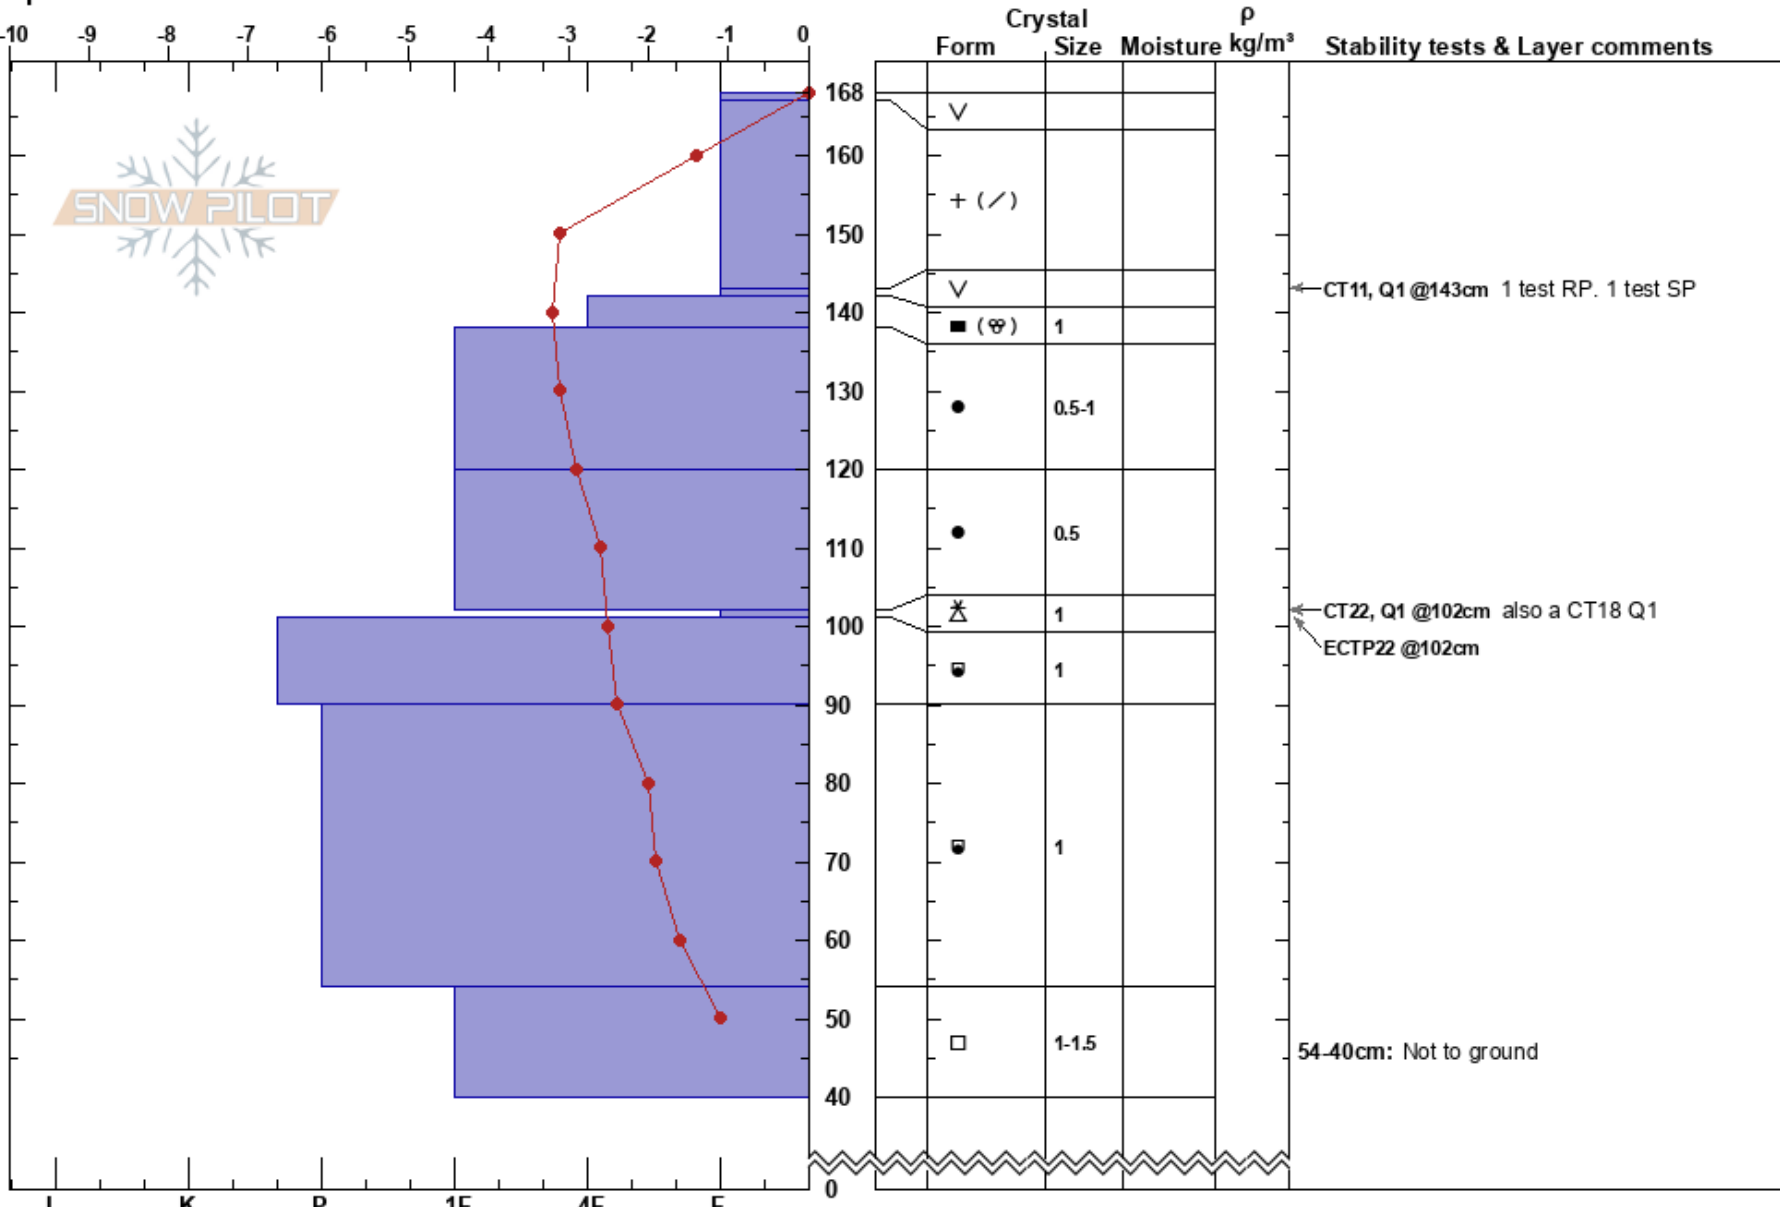

Cardiac Ridge  
 Elk Mountains  
 CO  
 Elevation: 11312 ft  
 Aspect: 90°  
 Specifics:

Debbie Kelly  
 02/13/2017 - 10:00am  
 Co-ord: 39.13878N, -106.81694W  
 Slope Angle: 28°  
 Wind Loading: no

Stability: HS: 168  
 Air Temperature: -2.2°C PF: 25  
 Sky Cover: X  
 Precipitation: S-1  
 Wind: Calm  
 Layer Notes:  
 102-101cm: Problematic layer  
 54-40cm: Not to ground

Notes: Steve Schreiber and Debbie Kelly, pit not dug to ground