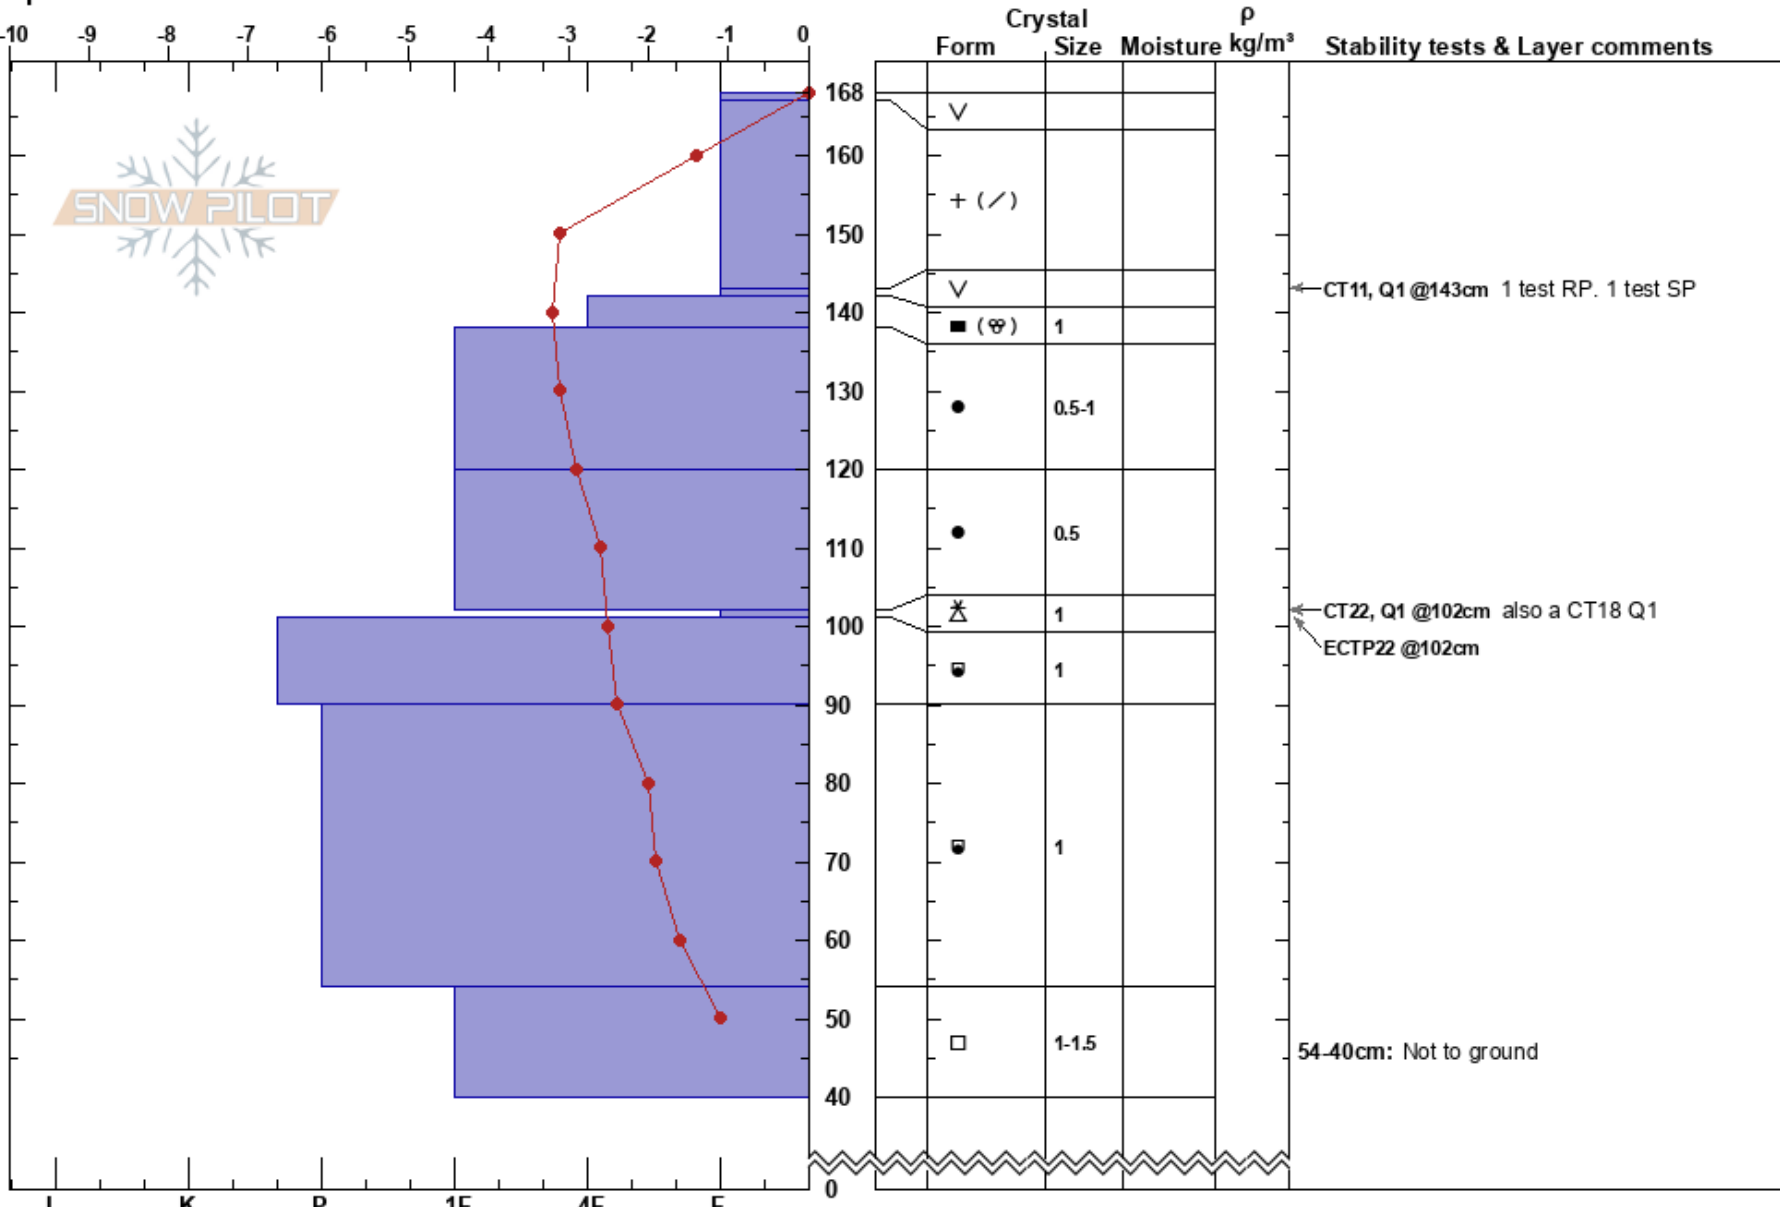

Cardiac Ridge
 Elk Mountains
 CO
 Elevation: 11312 ft
 Aspect: 90°
 Specifics:

Debbie Kelly
 02/13/2017 - 10:00am
 Co-ord: 39.13878N, -106.81694W
 Slope Angle: 28°
 Wind Loading: no

Stability: HS: 168
 Air Temperature: -2.2°C PF: 25
 Sky Cover: X
 Precipitation: S-1
 Wind: Calm
 Layer Notes:
 102-101cm: Problematic layer
 54-40cm: Not to ground

Notes: Steve Schreiber and Debbie Kelly, pit not dug to ground