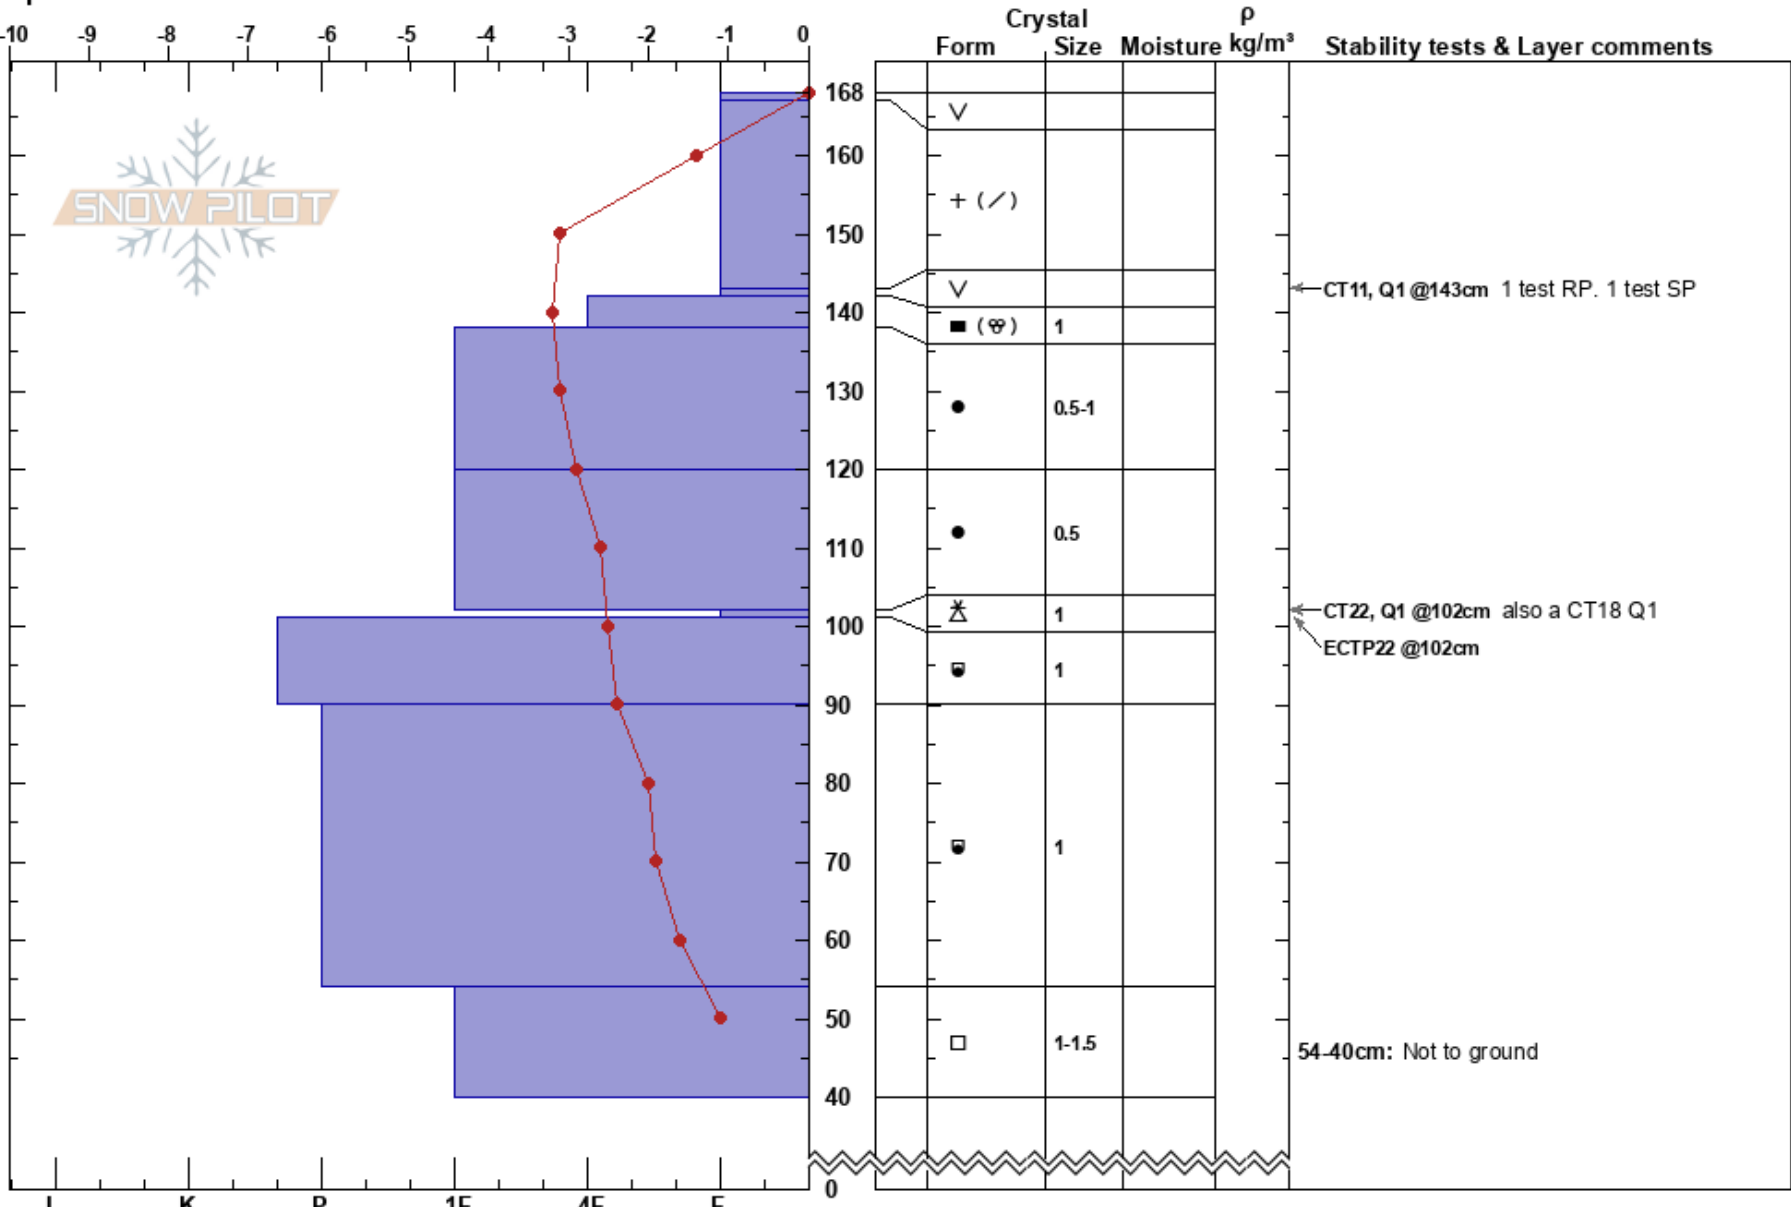

Cardiac Ridge
 Elk Mountains
 CO
 Elevation: 11312 ft
 Aspect: 90°
 Specifics:

Debbie Kelly
 02/13/2017 - 10:00am
 Co-ord: 39.13878N, -106.81694W
 Slope Angle: 28°
 Wind Loading: no

Stability: HS: 168
 Air Temperature: -2.2°C PF: 25
 Sky Cover: X
 Precipitation: S-1
 Wind: Calm
 Layer Notes:
 102-101cm: Problematic layer
 54-40cm: Not to ground

Notes: Steve Schreiber and Debbie Kelly, pit not dug to ground