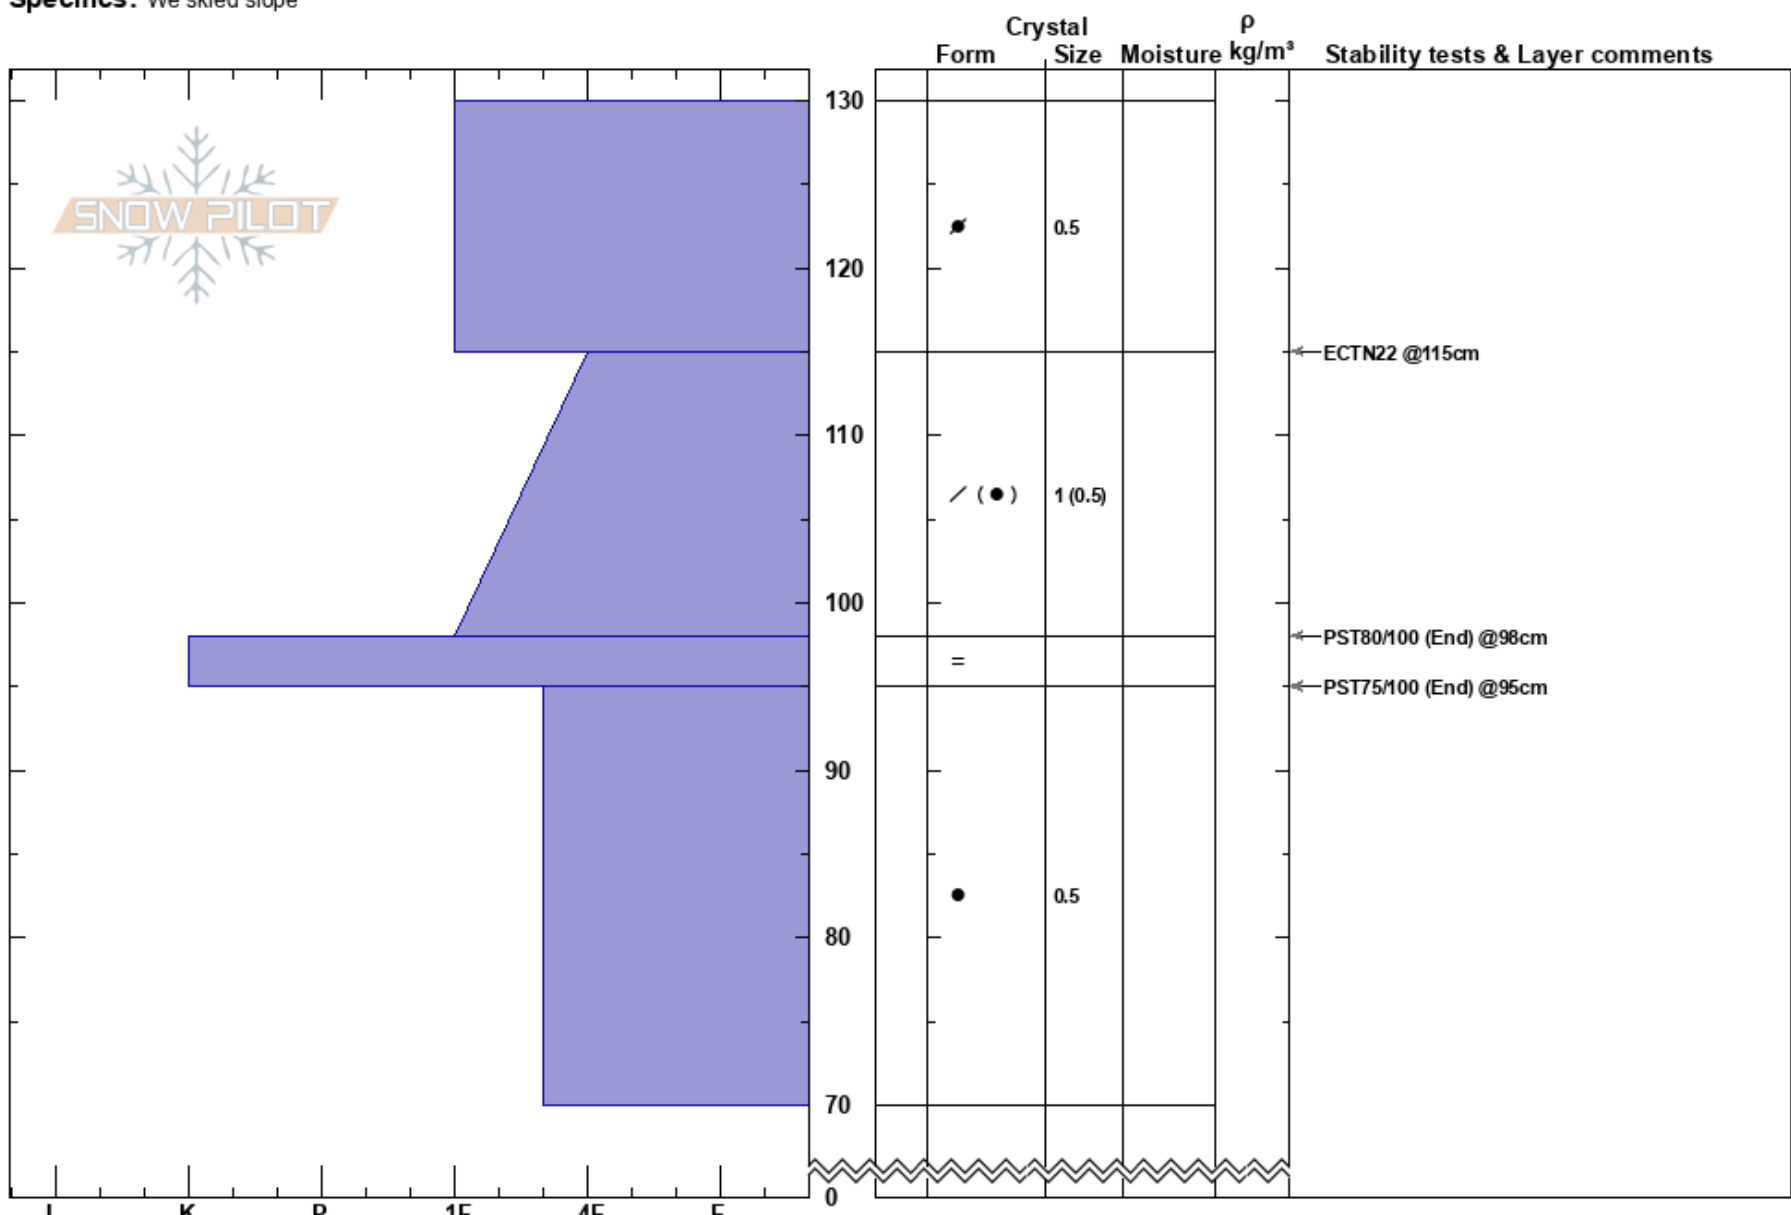

Hidden Peak
 Central Sierra
 CA
Elevation: 9100 ft
Aspect: 29°
Specifics: We skied slope

Brandon Schwartz
 12/14/2019 - 11:45am
Co-ord: 38.97583N, -120.12495W
Slope Angle: 36°
Wind Loading: previous

Stability: Good
Air Temperature:
Sky Cover: FEW
Precipitation: NO
Wind: SW Light Breeze

HS: 130
PF: 45
PS: 5

Layer Notes:

Notes: Testpit dug to look at surface wind slab and buried Dec 12 rain crust. No sign of faceting above or below rain crust. Pit dug along summit ridge in open terrain.