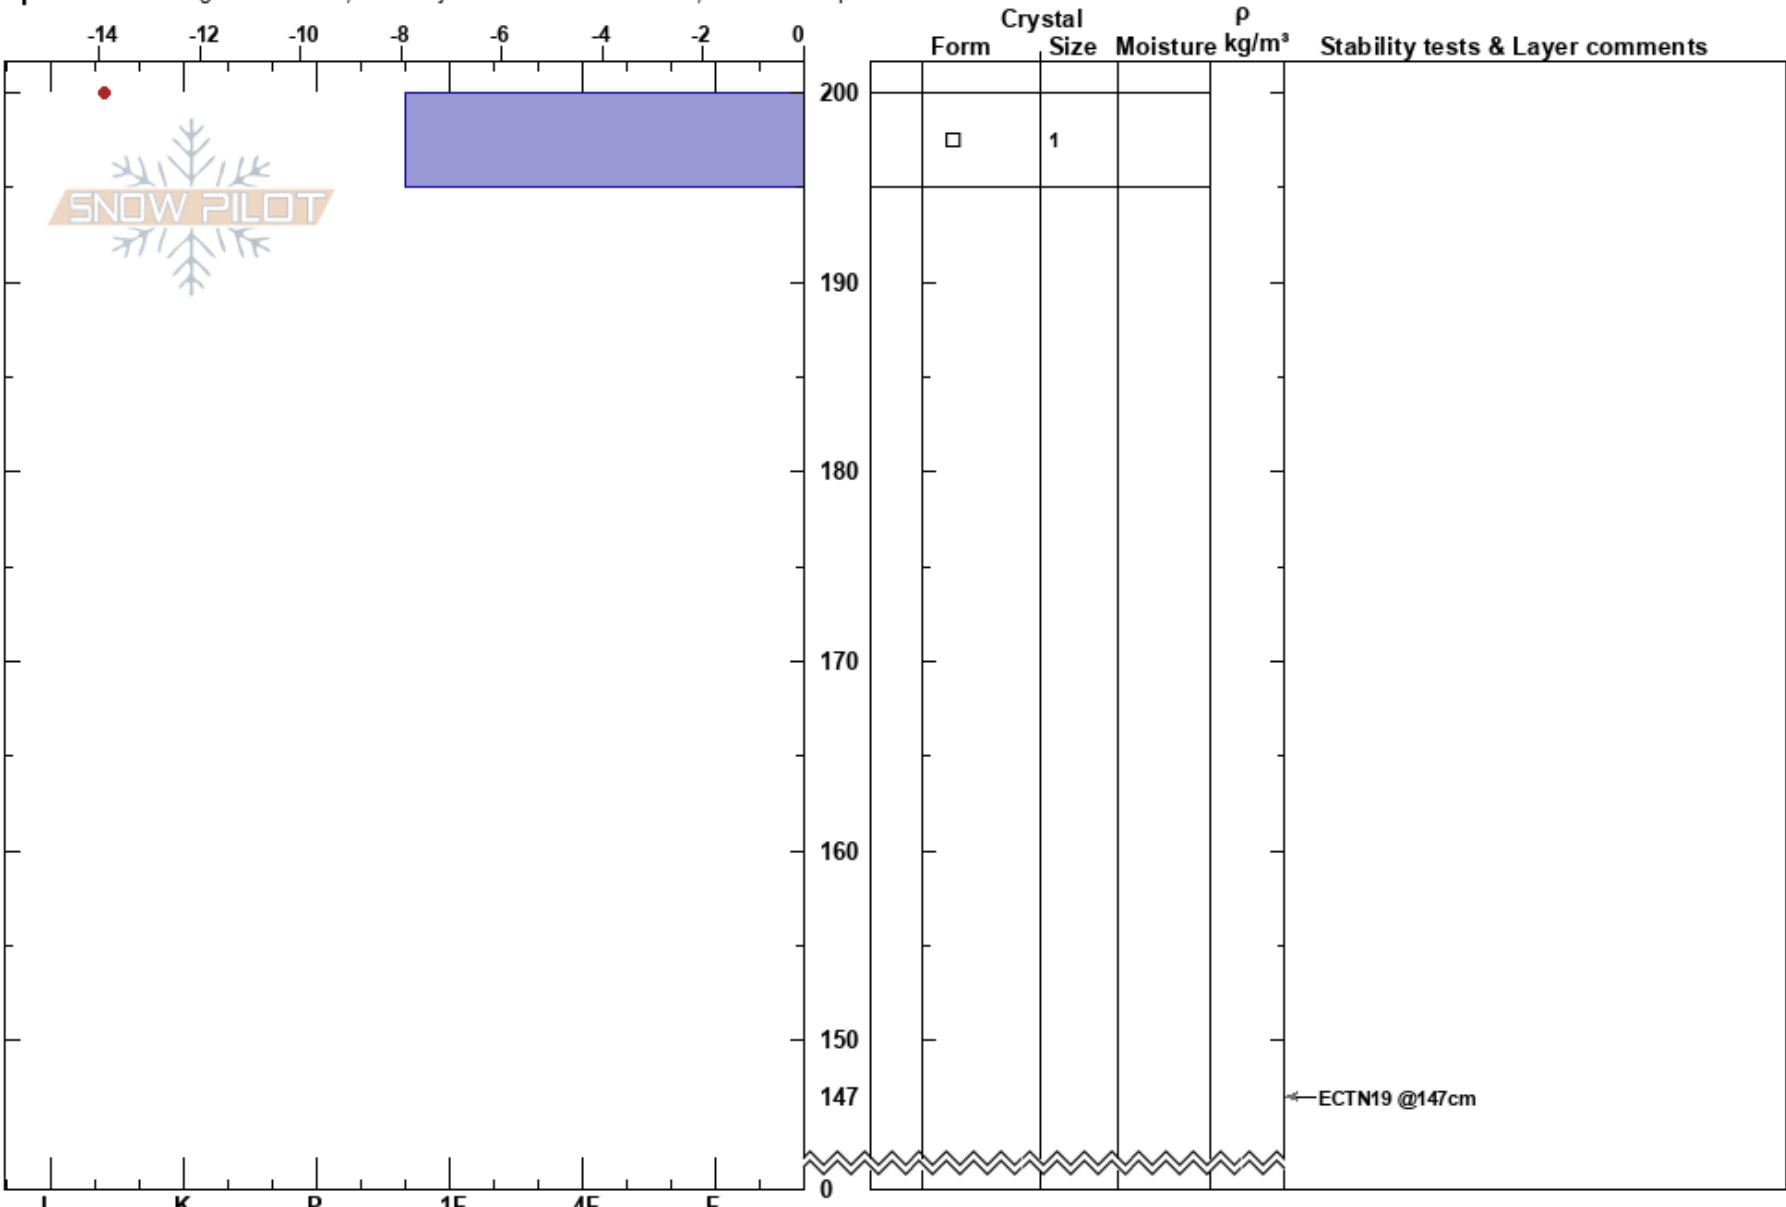

Bazooka Bench Hangfire
 Madison Range-N
 MT
 Elevation: 10150 ft
 Aspect: 320°
 Specifics: Pit dug in a Ski Area; Pit is adjacent to avalanche: other; We skied slope

Jack Saunders
 02/12/2017 - 12:30am
 Co-ord: 45.28258N, -111.45205W
 Slope Angle: 37°
 Wind Loading: previous

Stability:
 Air Temperature: -7°C
 Sky Cover: FEW
 Precipitation: NO
 Wind: W Light Breeze

HS:200
 PS: 20
 Layer Notes:

Notes: