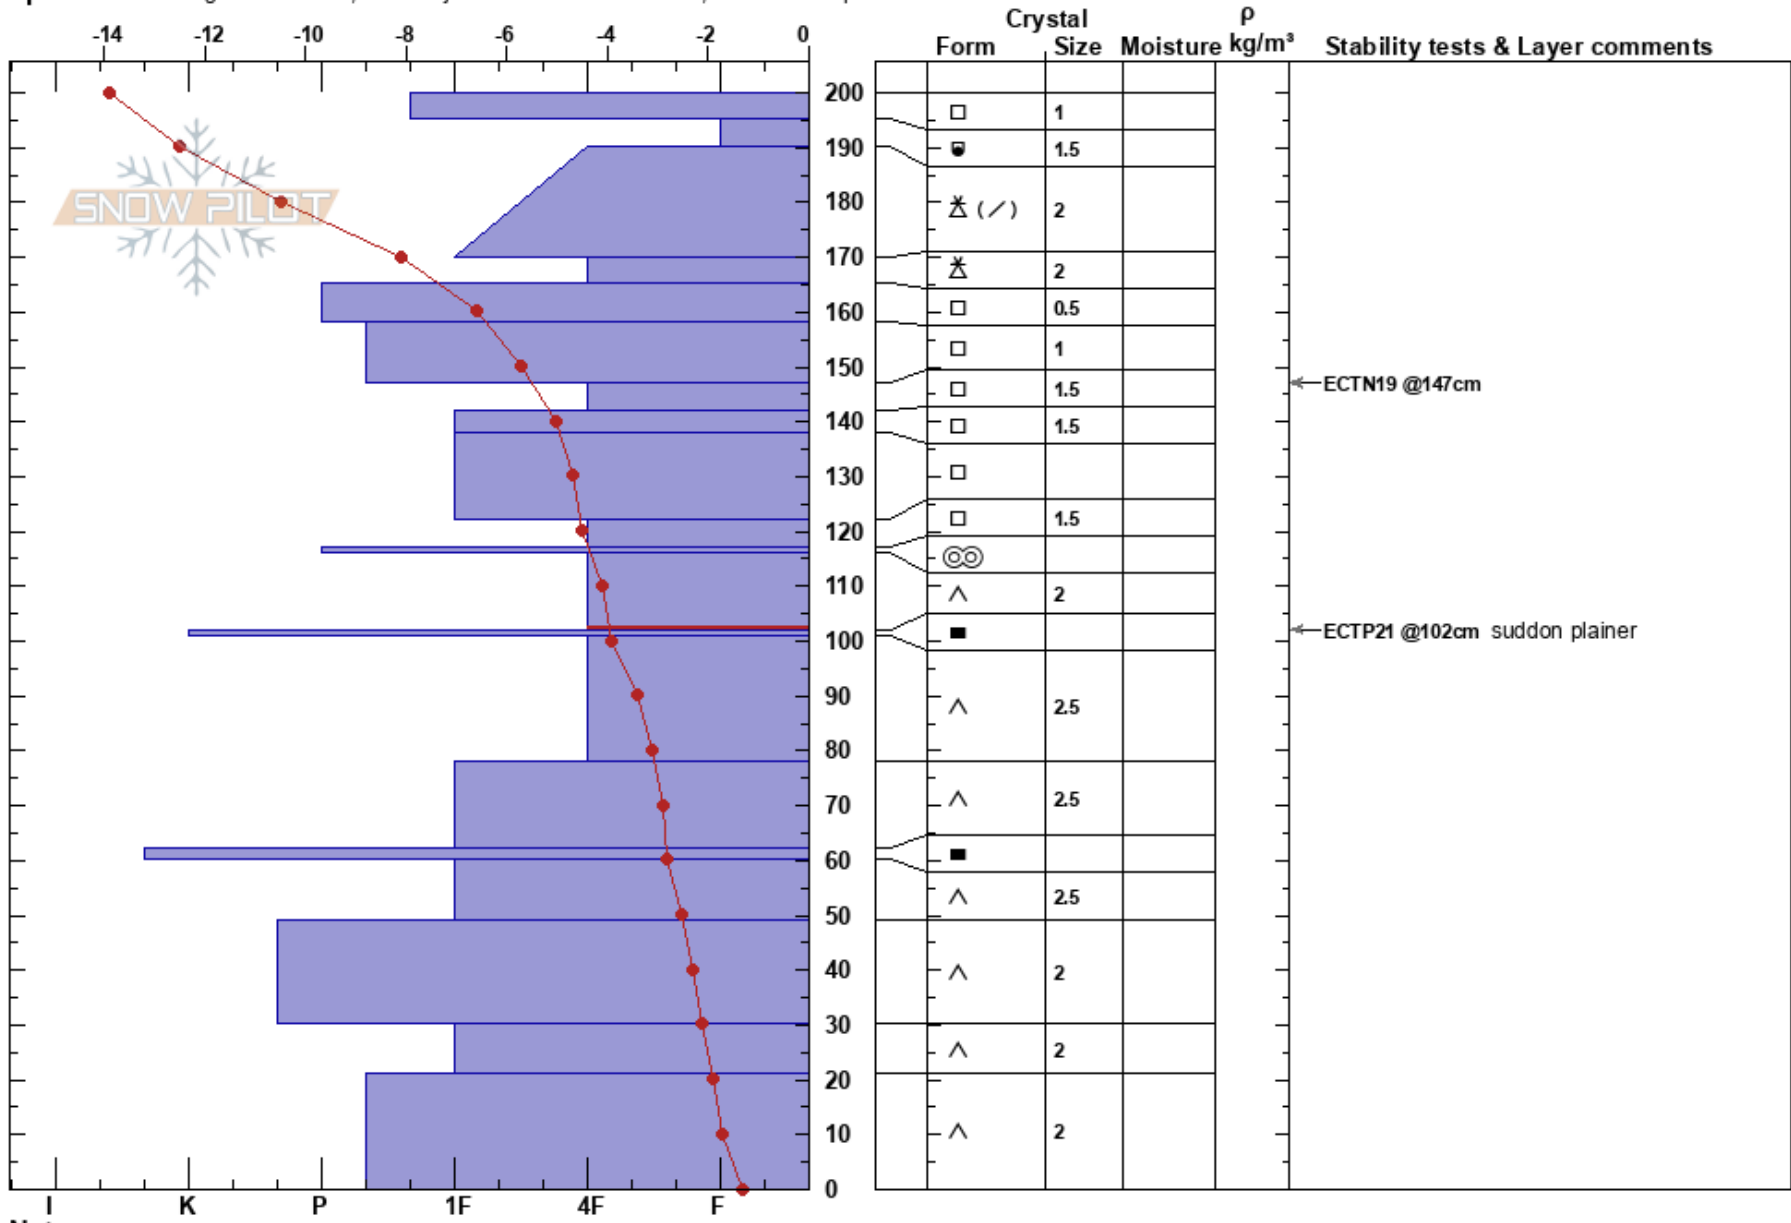

Bazooka Bench Hangfire Jack Saunders
 Madison Range-N 02/12/2017 - 12:30am
 MT Co-ord: 45.28258N, -111.45205W
 Elevation: 10150 ft Slope Angle: 37°
 Aspect: 320° Wind Loading: previous
 Specifics: Pit dug in a Ski Area; Pit is adjacent to avalanche: other; We skied slope

Stability: HS:200 Layer Notes:
 Air Temperature: -7°C PS: 20 116-102cm: Problematic layer
 Sky Cover: FEW
 Precipitation: NO
 Wind: W Light Breeze

Notes: