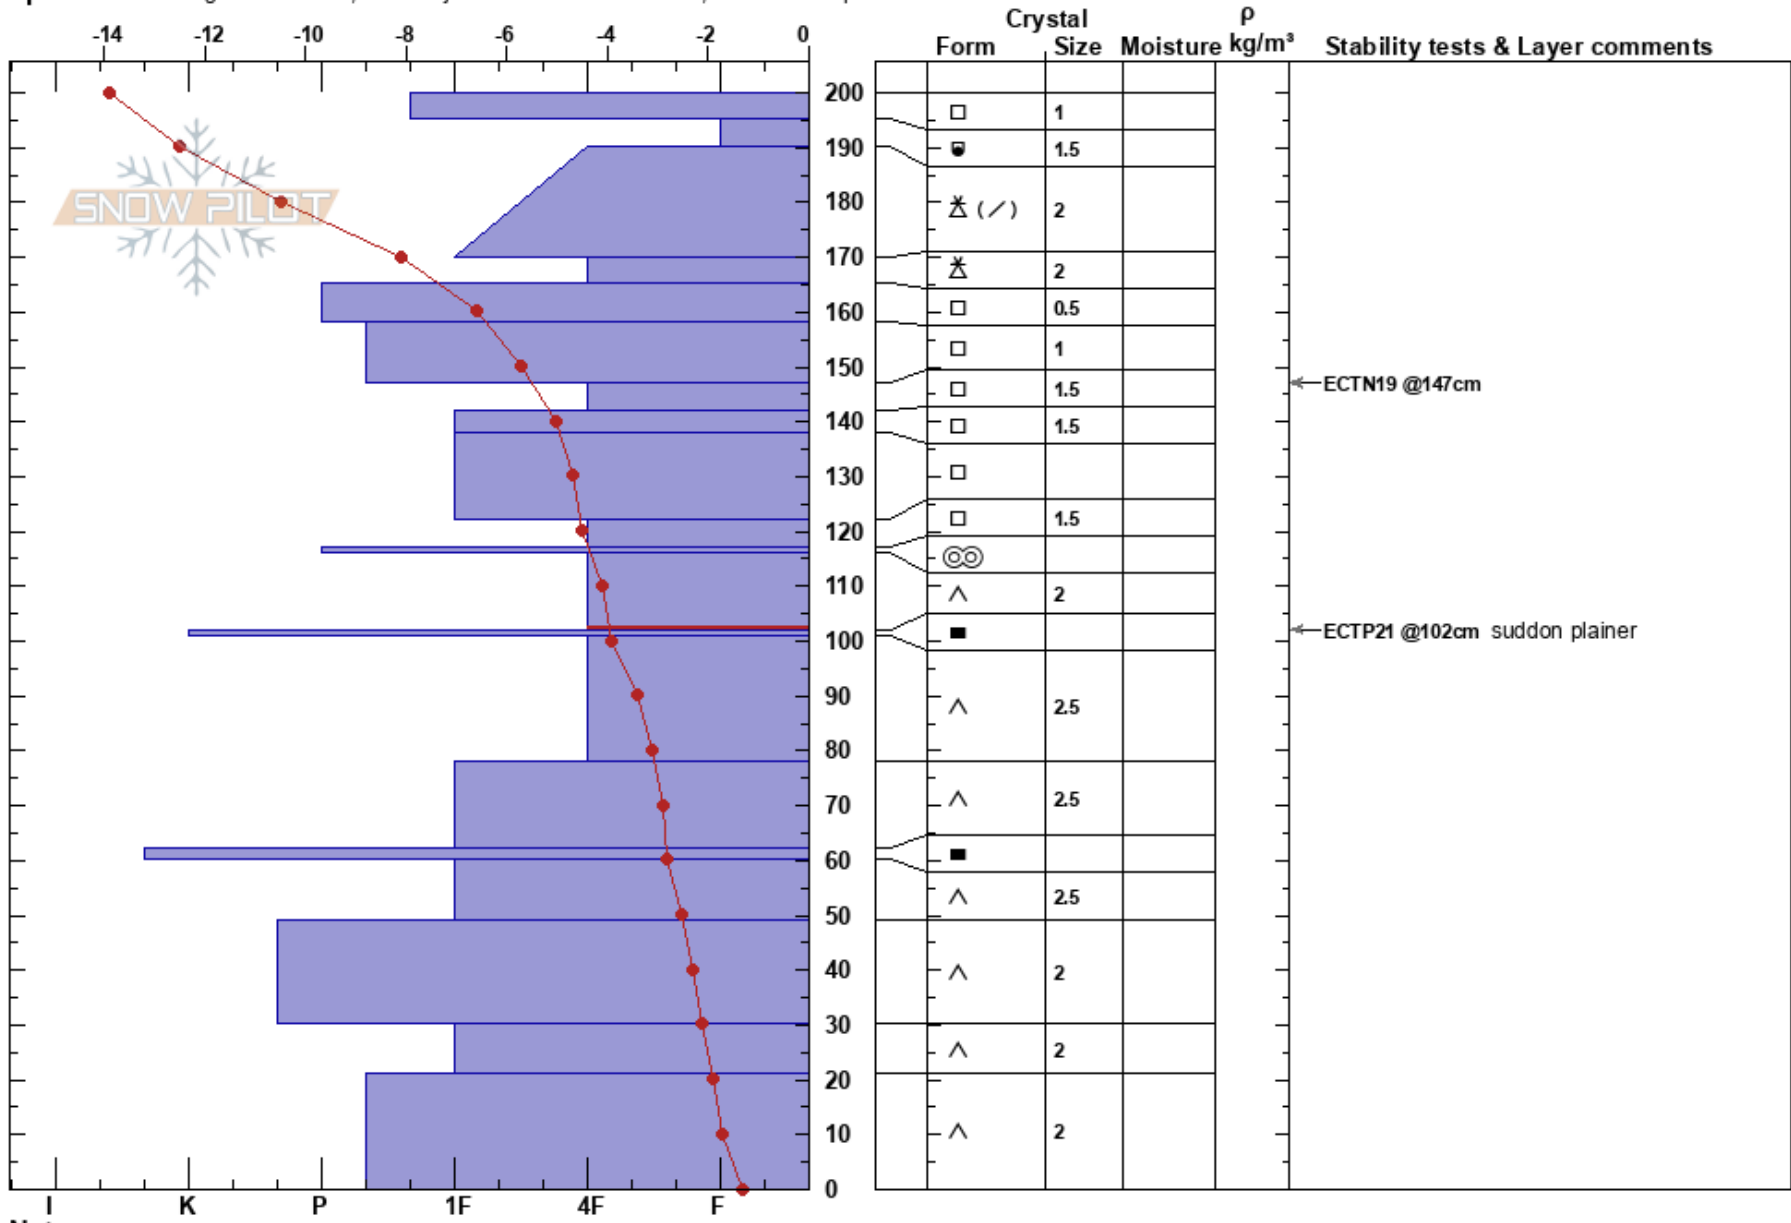

Bazooka Bench Hangfire Jack Saunders  
 Madison Range-N 02/12/2017 - 12:30am  
 MT Co-ord: 45.28258N, -111.45205W  
 Elevation: 10150 ft Slope Angle: 37°  
 Aspect: 320° Wind Loading: previous  
 Specifics: Pit dug in a Ski Area; Pit is adjacent to avalanche: other; We skied slope

**Stability:** HS:200  
**Air Temperature:** -7°C **PS:** 20 116-102cm: Problematic layer  
**Sky Cover:** FEW  
**Precipitation:** NO  
**Wind:** W Light Breeze

Notes: