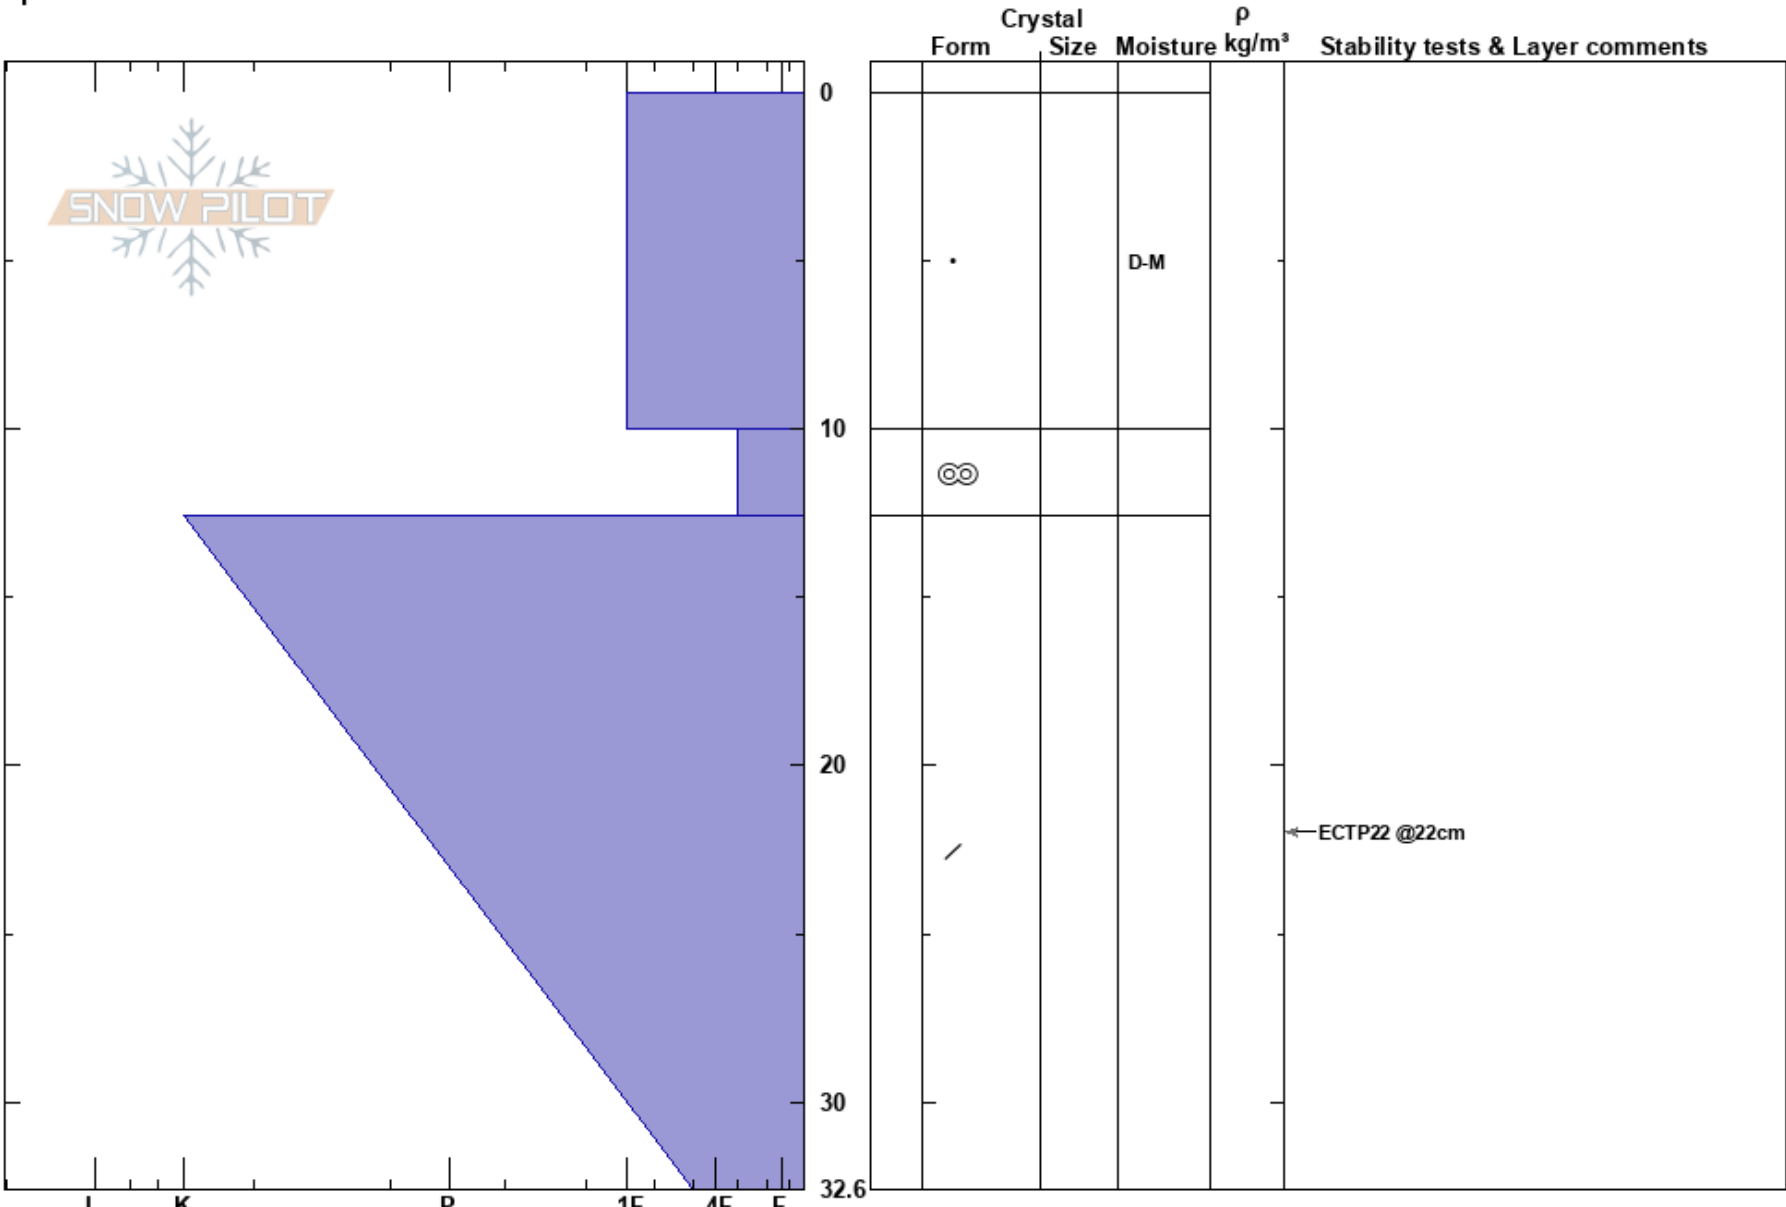

tull
 Lyngen Alps
 Norway
Elevation:
Aspect:
Specifics: Practice Pit

Patrik Jonsson
 12/02/2017 - 11:00
Co-ord: 69.50812N, 19.97315E
Slope Angle:
Wind Loading:

Stability:
Air Temperature:
Sky Cover:
Precipitation:
Wind:

Layer Notes:

Notes: