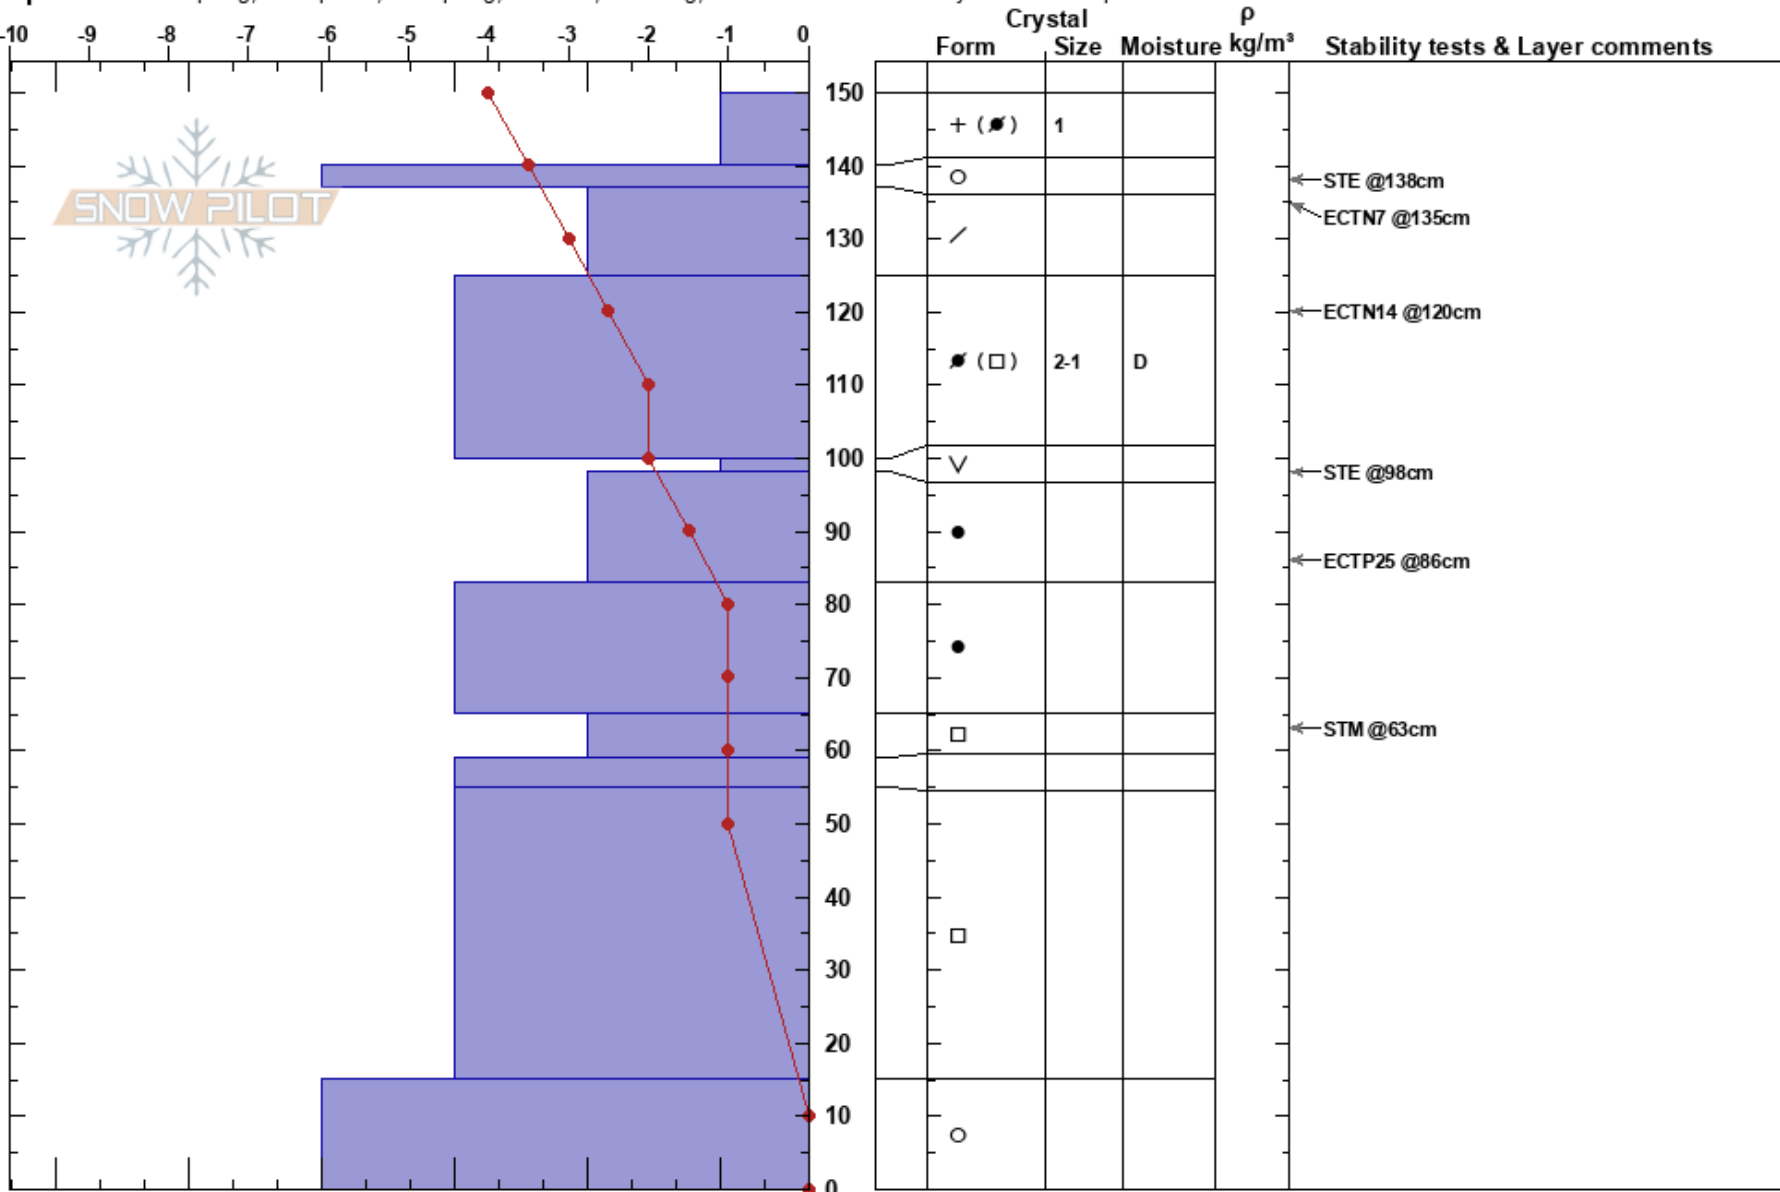

Asbestos
 Madison Range-N
 MT
 Elevation: 8250 ft
 Aspect: 75°

A Whitmore
 02/11/2017 - 1:15pm
 Co-ord: 45.32694N, -111.22964W
 Slope Angle: 29°
 Wind Loading: previous

Stability: **HS: 150**
 Air Temperature: -4°C PF: 60 100-98cm: Problematic layer
 Sky Cover: SCT
 Precipitation: NO
 Wind: W Light Breeze

Specifics: Collapsing, widespread; Collapsing, localized; Cracking; Recent avalanche activity on similar slopes

Notes: slope collapsed (5m radius) on stomping out a turn in skin track. pit was dug 3 m in and upslope. all slope measurements were <28 degrees.