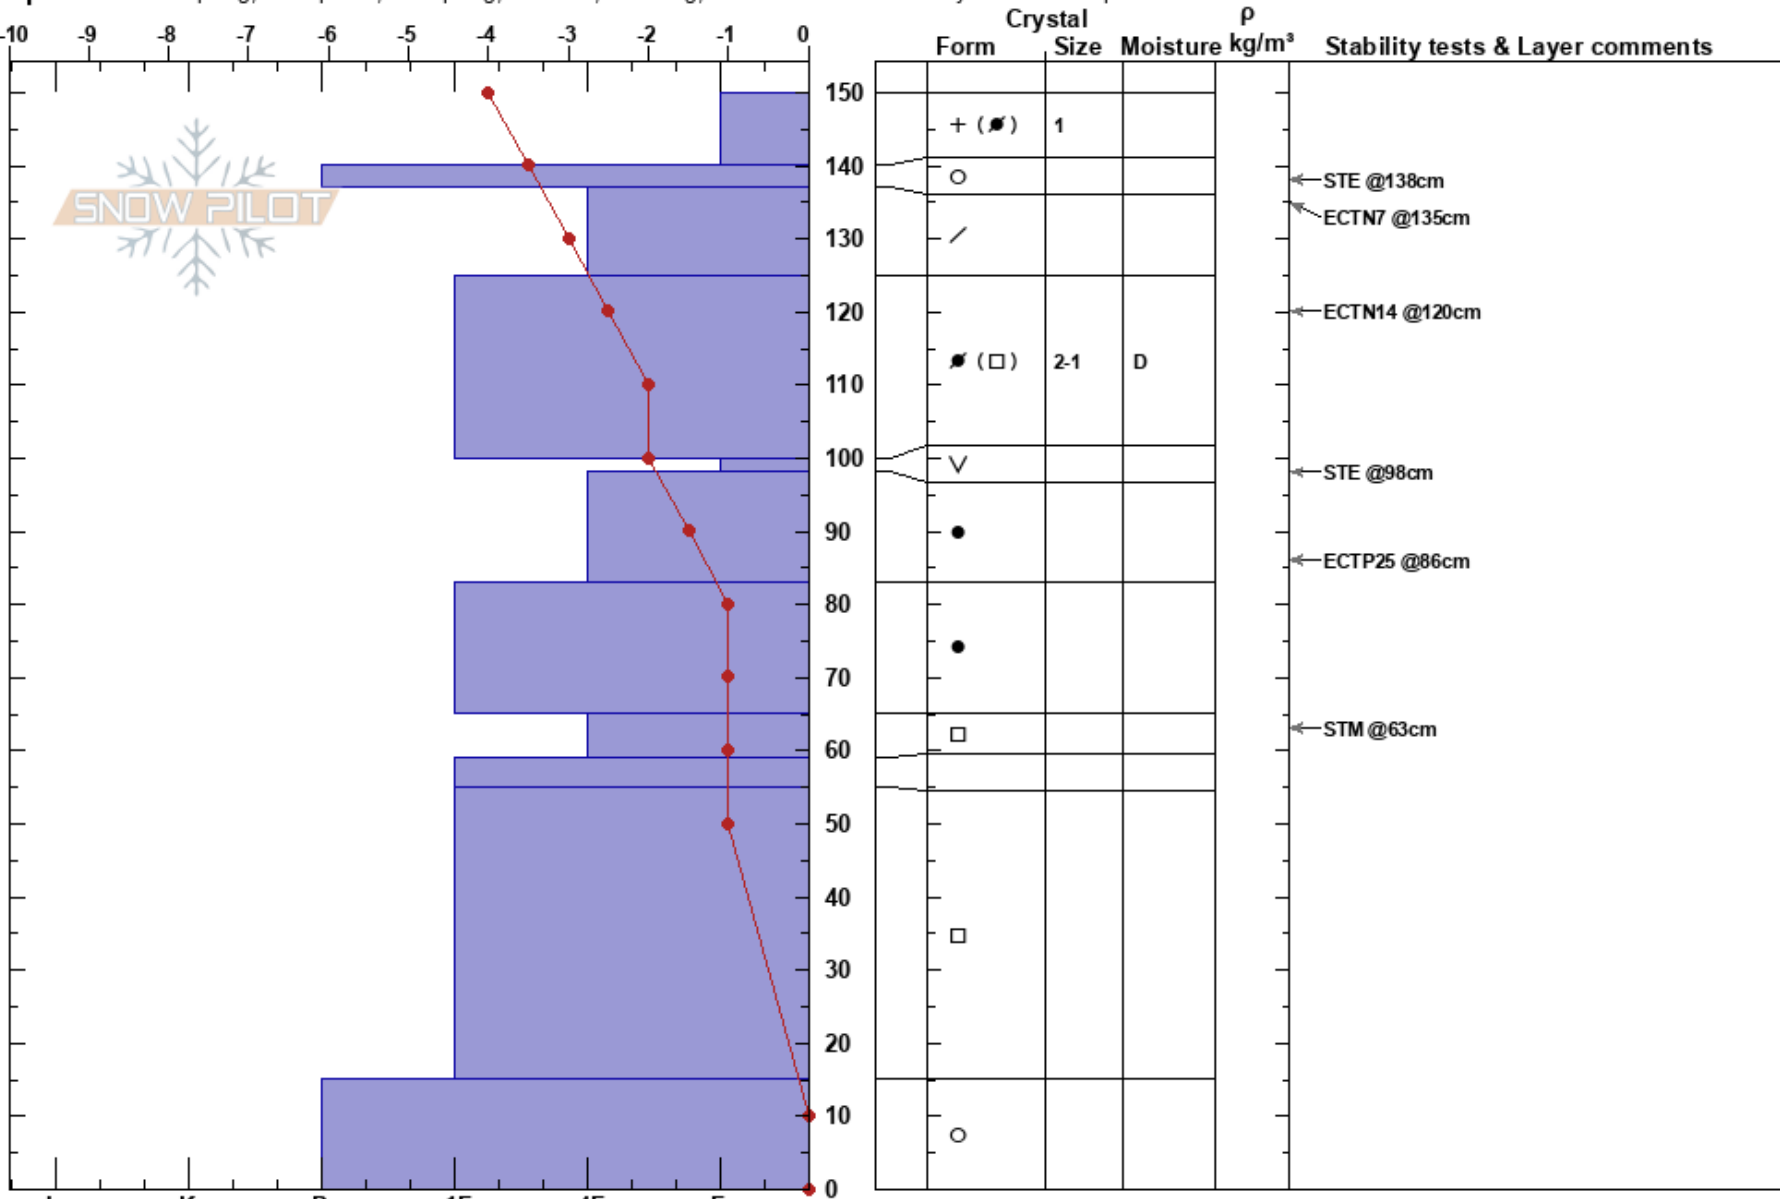

Asbestos
 Madison Range-N
 MT
 Elevation: 8250 ft
 Aspect: 75°

A Whitmore
 02/11/2017 - 1:15pm
 Co-ord: 45.32694N, -111.22964W
 Slope Angle: 29°
 Wind Loading: previous

Stability: **HS: 150**
 Air Temperature: -4°C **PF: 60** 100-98cm: Problematic layer
 Sky Cover: SCT
 Precipitation: NO
 Wind: W Light Breeze

Specifics: Collapsing, widespread; Collapsing, localized; Cracking; Recent avalanche activity on similar slopes

Notes: slope collapsed (5m radius) on stomping out a turn in skin track. pit was dug 3 m in and upslope. all slope measurements were <28 degrees.