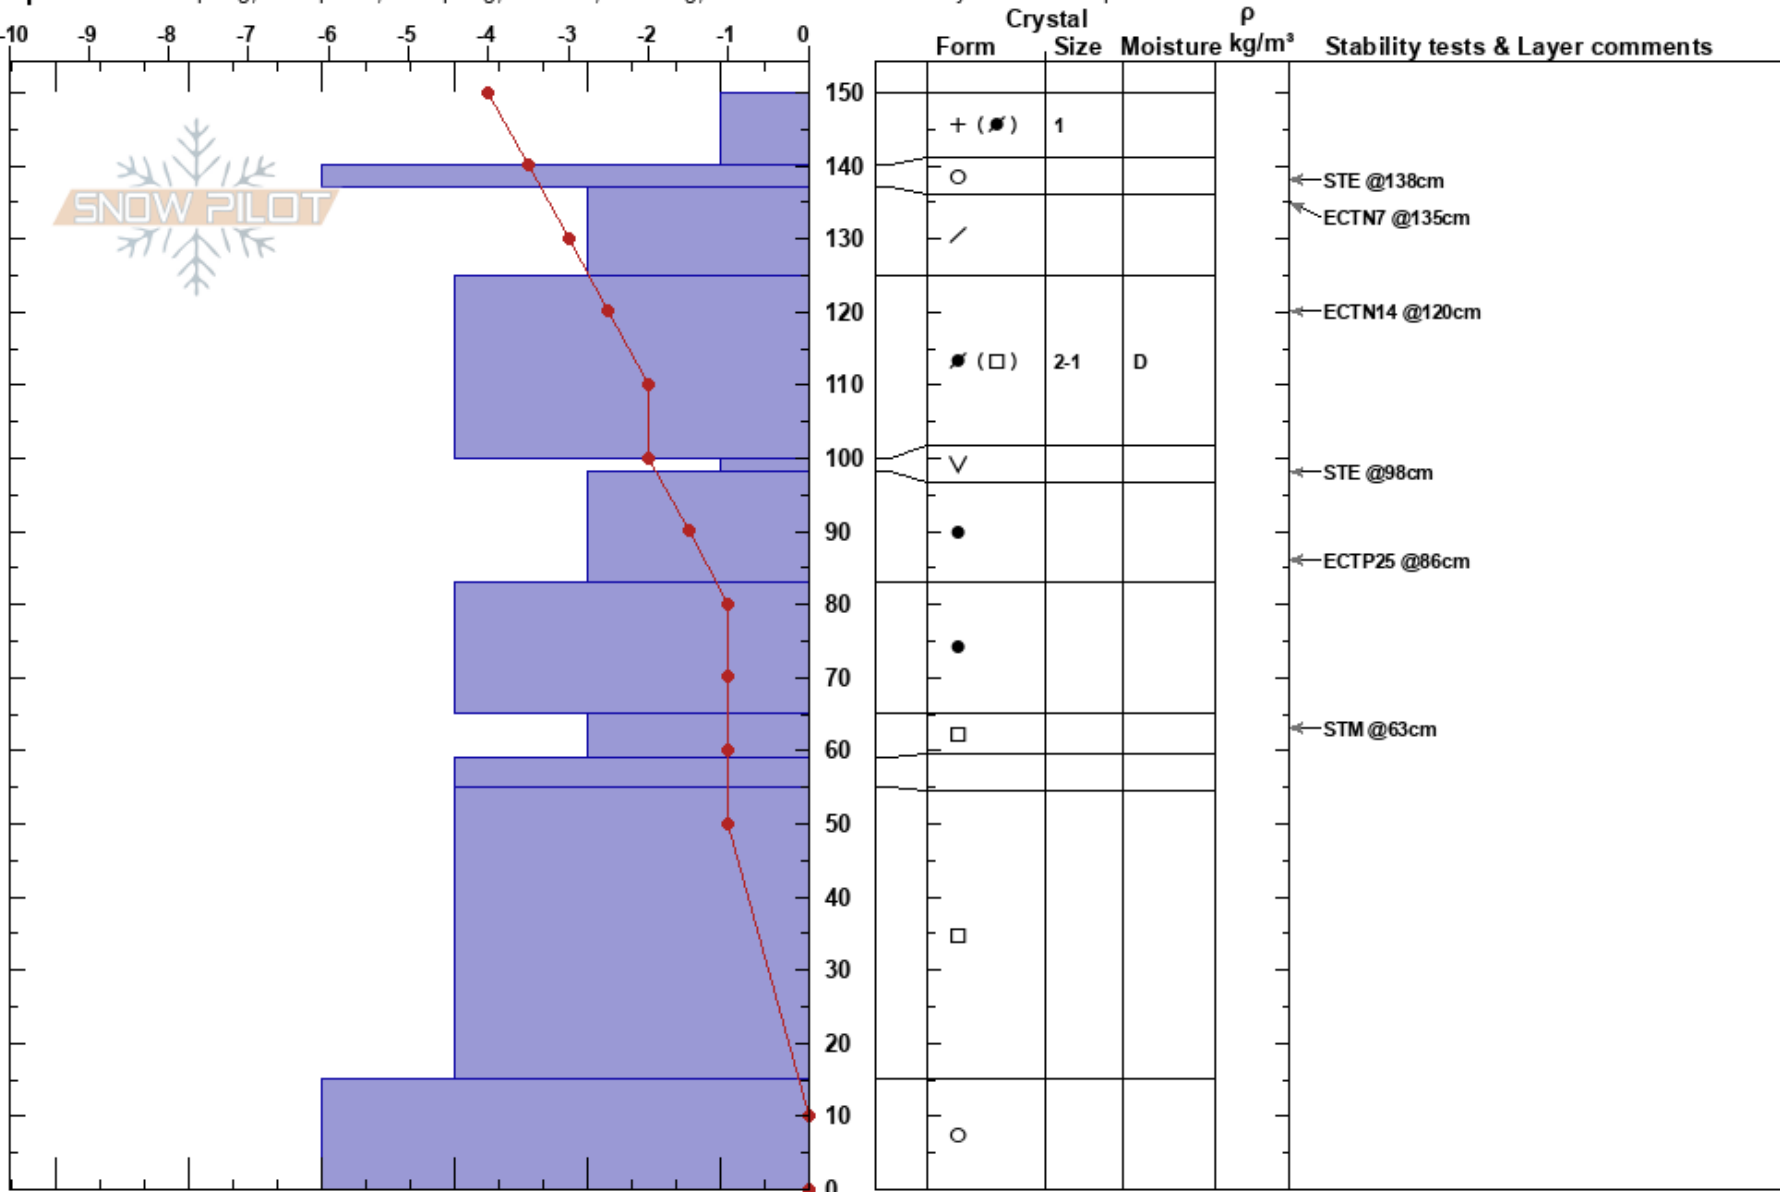

Asbestos
 Madison Range-N
 MT
 Elevation: 8250 ft
 Aspect: 75°

A Whitmore
 02/11/2017 - 1:15pm
 Co-ord: 45.32694N, -111.22964W
 Slope Angle: 29°
 Wind Loading: previous

Stability: **HS: 150**
 Air Temperature: -4°C **PF: 60** 100-98cm: Problematic layer
 Sky Cover: SCT
 Precipitation: NO
 Wind: W Light Breeze

Specifics: Collapsing, widespread; Collapsing, localized; Cracking; Recent avalanche activity on similar slopes

Notes: slope collapsed (5m radius) on stomping out a turn in skin track. pit was dug 3 m in and upslope. all slope measurements were <28 degrees.