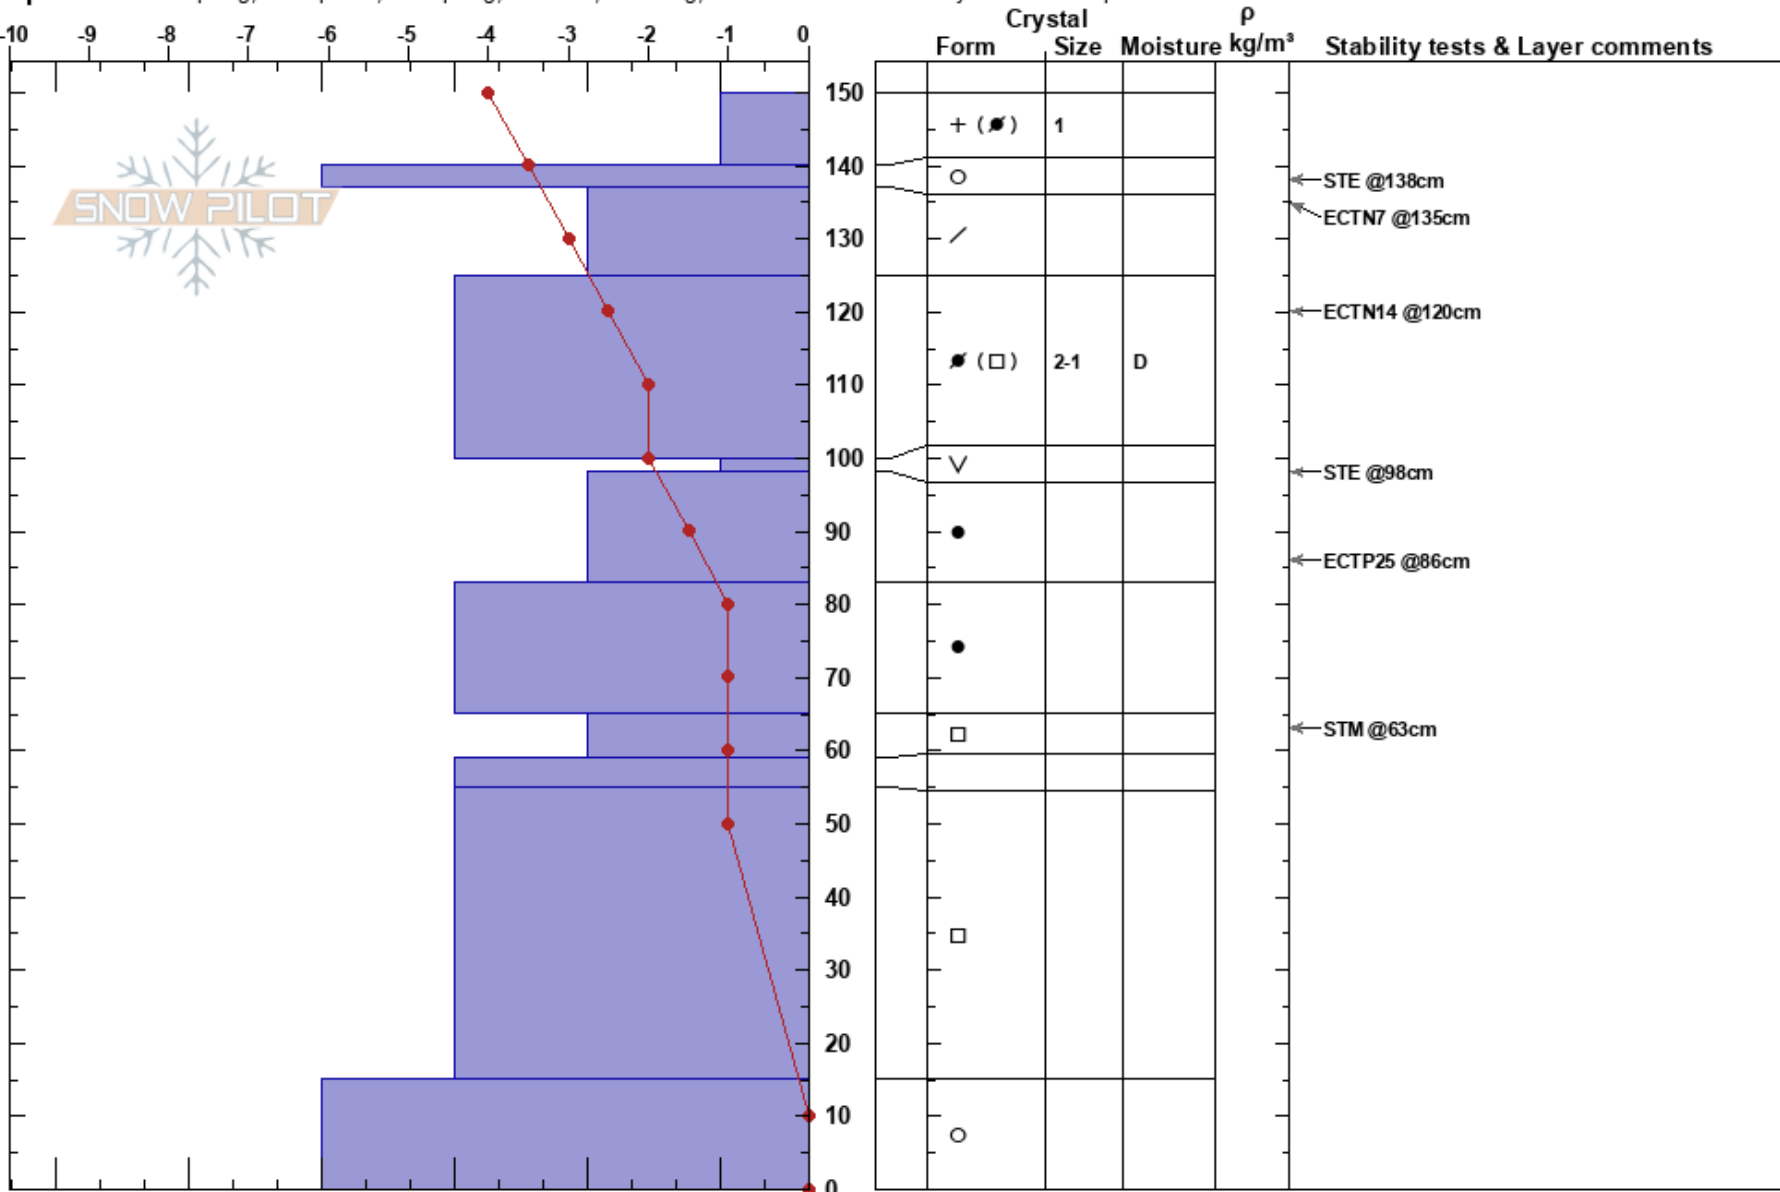

Asbestos  
 Madison Range-N  
 MT  
 Elevation: 8250 ft  
 Aspect: 75°

A Whitmore  
 02/11/2017 - 1:15pm  
 Co-ord: 45.32694N, -111.22964W  
 Slope Angle: 29°  
 Wind Loading: previous

Stability: **HS: 150**  
 Air Temperature: -4°C **PF: 60** 100-98cm: Problematic layer  
 Sky Cover: SCT  
 Precipitation: NO  
 Wind: W Light Breeze

**Specifics:** Collapsing, widespread; Collapsing, localized; Cracking; Recent avalanche activity on similar slopes

**Notes:** slope collapsed (5m radius) on stomping out a turn in skin track. pit was dug 3 m in and upslope. all slope measurements were <28 degrees.