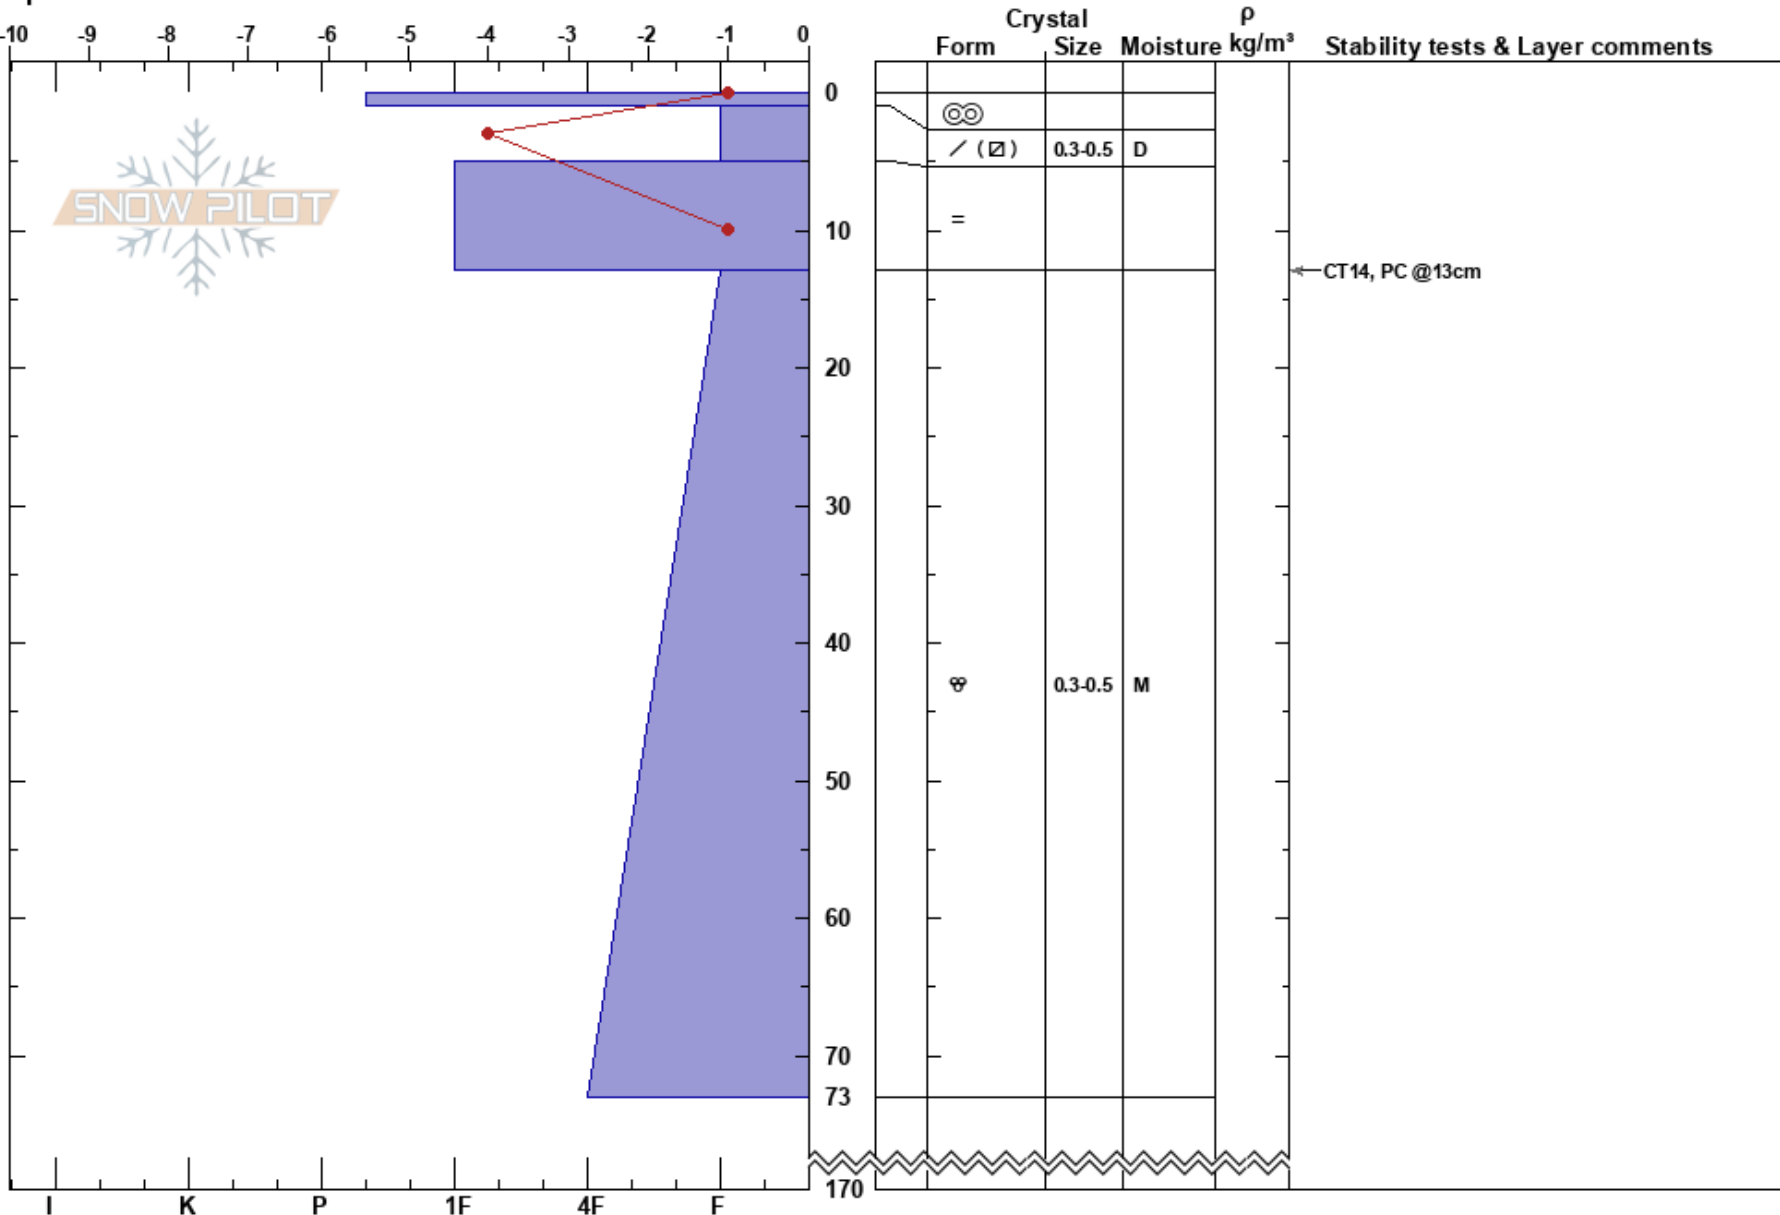

Shallenberger Ridge
 Donner Pass Area
 CA
 Elevation: 6200 ft
 Aspect: 5°
 Specifics:

Nick Schiestel
 02/11/2017 - 2:30pm
 Co-ord: 39.31529N, -120.23348E
 Slope Angle: 28°
 Wind Loading: no

Stability:
 Air Temperature: 2.5°C
 Sky Cover: SCT
 Precipitation: NO
 Wind: NE Light Breeze

HS: 170
 PF: 29
 Layer Notes:

Notes: