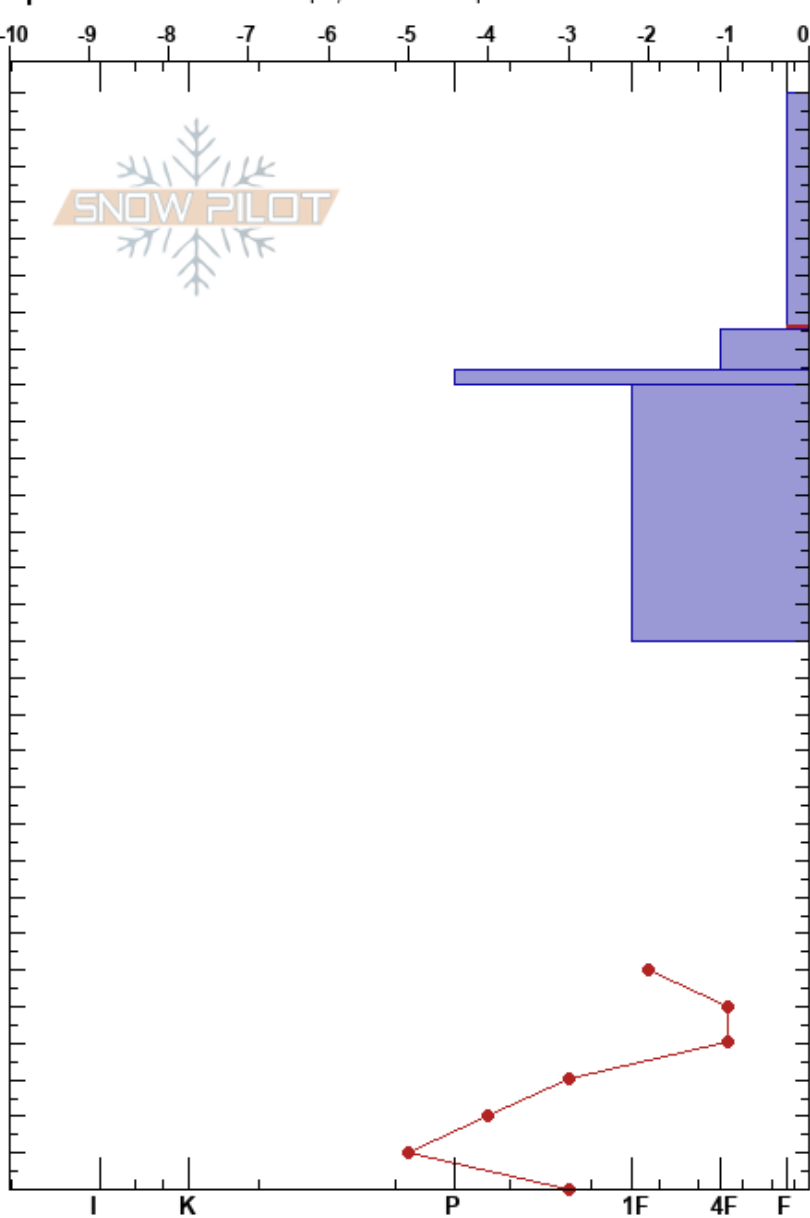

Powderhouse  
 Central Sierra  
 CA  
**Elevation:** 8850 ft  
**Aspect:** N  
**Specifics:** Ski tracks on slope; We skied slope

Aaron Liimatainen  
 02/11/2017 - 1:30pm  
**Co-ord:** 38.78380N, -119.98492W  
**Slope Angle:** 23°  
**Wind Loading:** no

**Stability:**  
**Air Temperature:** -4°C  
**Sky Cover:** OVC  
**Precipitation:** NO  
**Wind:** Calm

**HS:** 300  
**Layer Notes:**  
 300-235cm: Problematic layer

Elevation (cm)	Crystal		$\rho$ kg/m <sup>3</sup>	Stability tests & Layer comments
	Form	Size		
270 - 290	/	1	D	
230 - 240	⊕	1.5	M	
220 - 230	⊙	1.5	M	
150 - 210	.	1	D	

← CT13, Q2 @15cm

Notes: