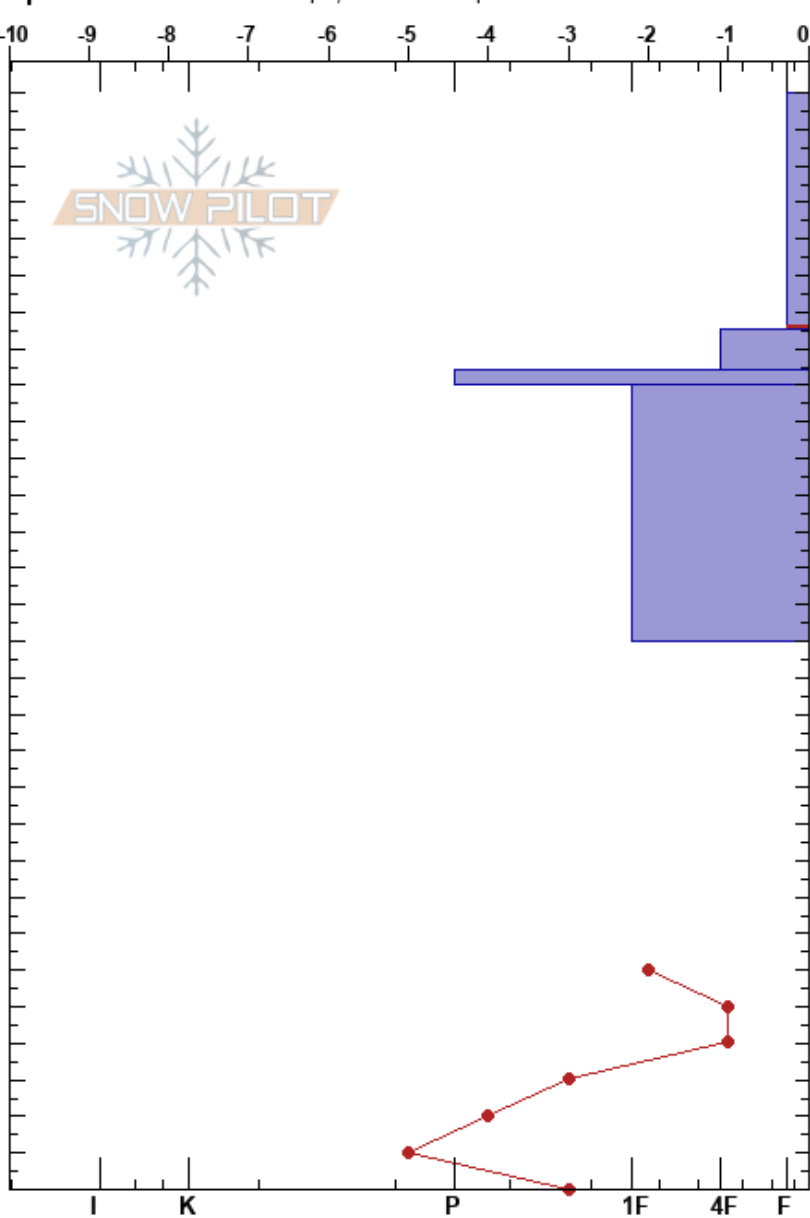

Powderhouse  
 Central Sierra  
 CA  
**Elevation:** 8850 ft  
**Aspect:** N  
**Specifics:** Ski tracks on slope; We skied slope

Aaron Liimatainen  
 02/11/2017 - 1:30pm  
**Co-ord:** 38.78380N, -119.98492W  
**Slope Angle:** 23°  
**Wind Loading:** no

**Stability:**  
**Air Temperature:** -4°C  
**Sky Cover:** OVC  
**Precipitation:** NO  
**Wind:** Calm

**HS:** 300  
**Layer Notes:**  
 300-235cm: Problematic layer

Form	Crystal		$\rho$ kg/m <sup>3</sup>	Stability tests & Layer comments
	Size	Moisture		
/	1	D		
⊕	1.5	M		
⊙	1.5	M		
.	1	D		

← CT13, Q2 @15cm

Notes: