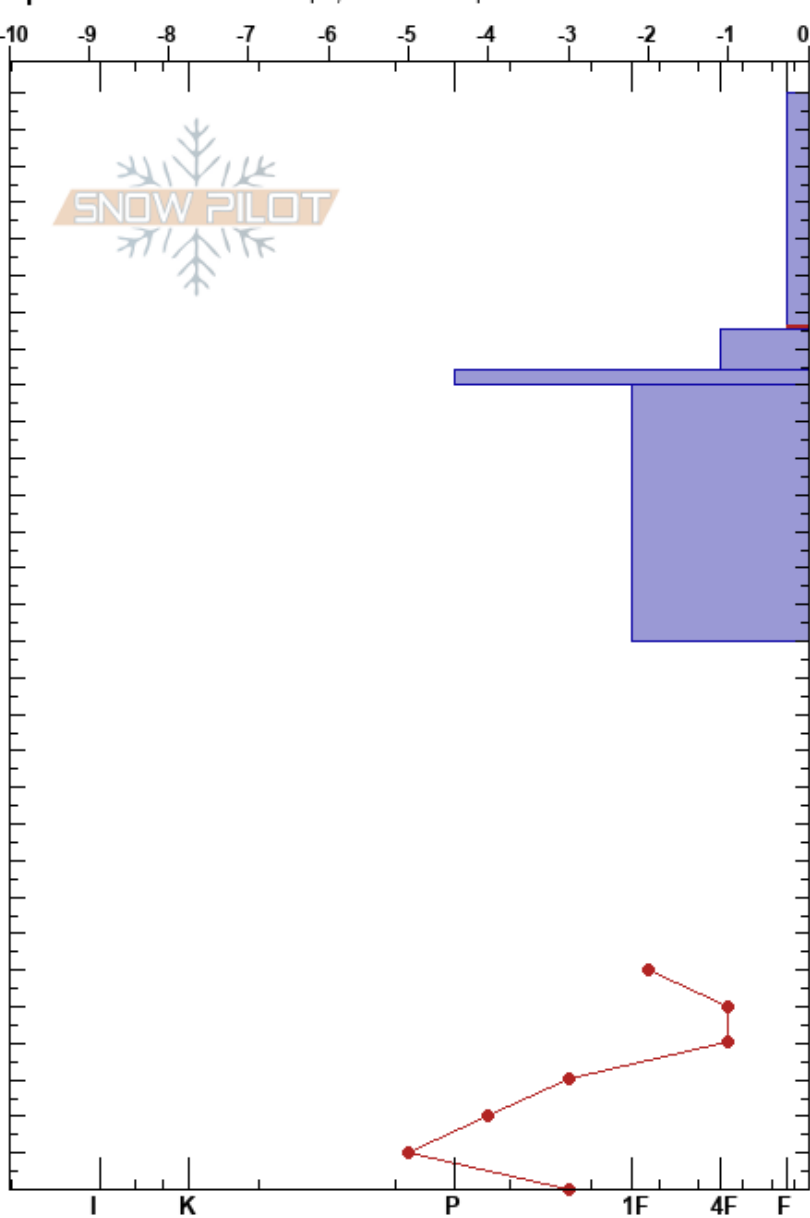

Powderhouse
 Central Sierra
 CA
Elevation: 8850 ft
Aspect: N
Specifics: Ski tracks on slope; We skied slope

Aaron Liimatainen
 02/11/2017 - 1:30pm
Co-ord: 38.78380N, -119.98492W
Slope Angle: 23°
Wind Loading: no

Stability:
Air Temperature: -4°C
Sky Cover: OVC
Precipitation: NO
Wind: Calm

HS: 300
Layer Notes:
 300-235cm: Problematic layer

Elevation (cm)	Crystal		ρ kg/m ³	Stability tests & Layer comments
	Form	Size		
270 - 290	/	1	D	
220 - 240	⊕	1.5	M	
220 - 230	⊙	1.5	M	
150 - 210	.	1	D	

← CT13, Q2 @15cm

Notes: