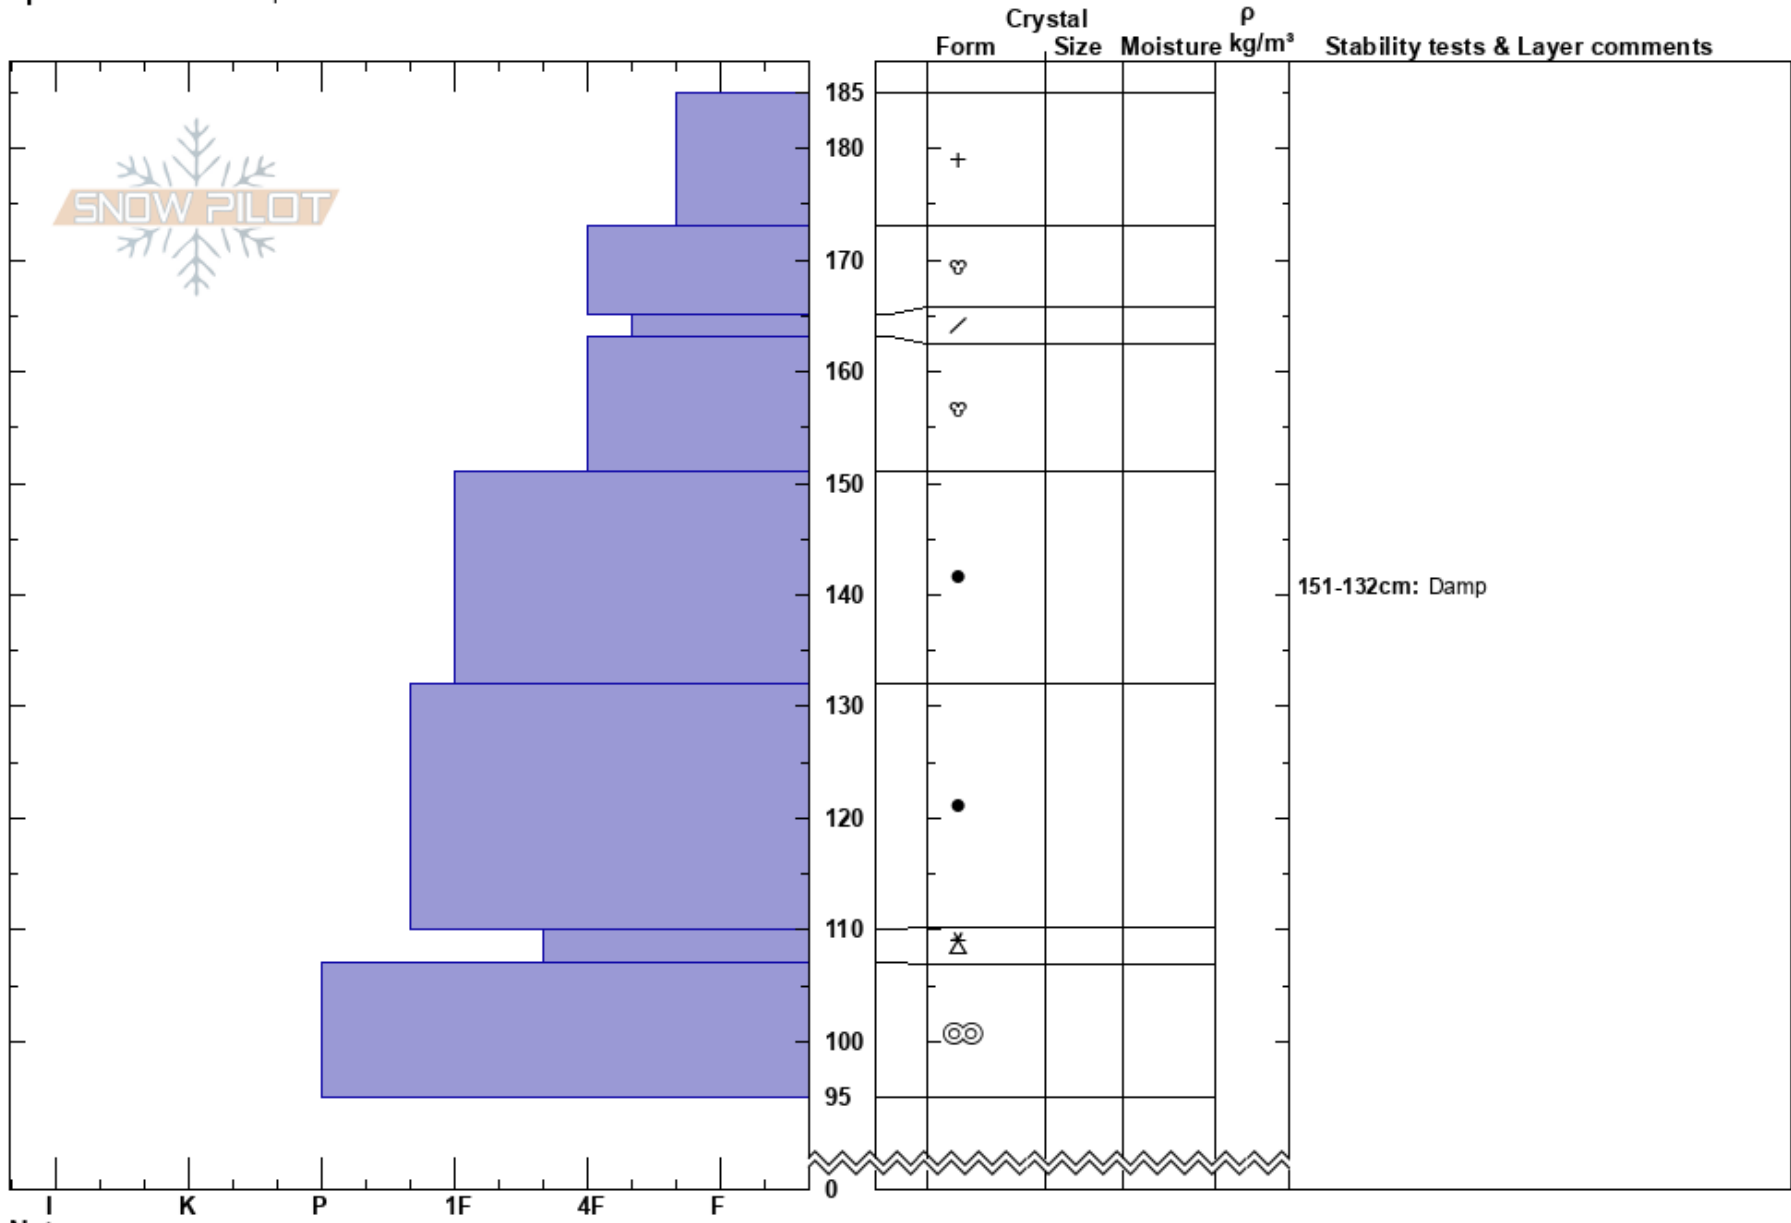

North Trough Springs  
 Manti Skyline  
 UT  
 Elevation: 8800 ft  
 Aspect: 330°  
 Specifics: We skied slope

Drew Hardesty  
 02/11/2017 - 11:00am  
 Co-ord:  
 Slope Angle: 20°  
 Wind Loading:

Stability: **HS: 185**  
 Air Temperature: **PF: 60** 151-132cm: Damp  
 Sky Cover: SCT  
 Precipitation:  
 Wind: Calm