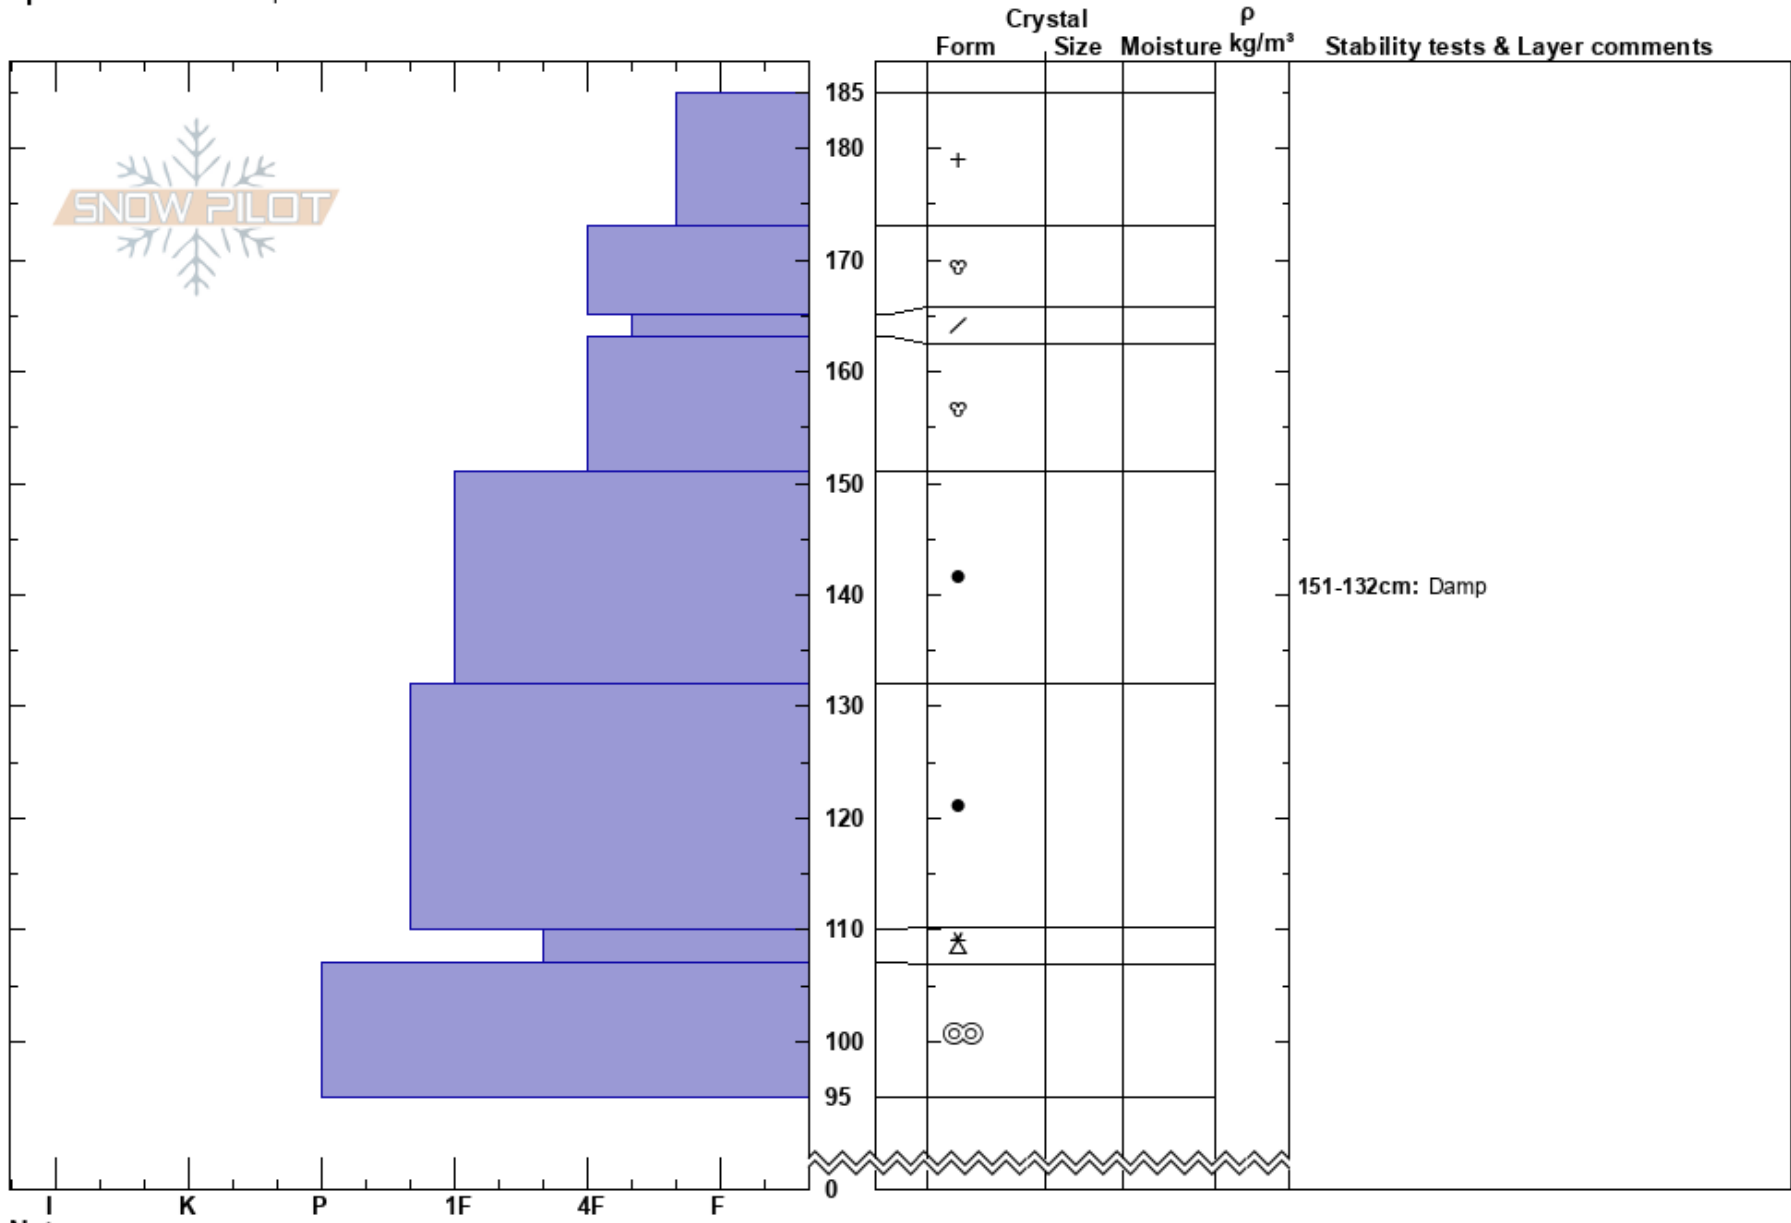

North Trough Springs
 Manti Skyline
 UT
 Elevation: 8800 ft
 Aspect: 330°
 Specifics: We skied slope

Drew Hardesty
 02/11/2017 - 11:00am
 Co-ord:
 Slope Angle: 20°
 Wind Loading:

Stability: **HS: 185**
 Air Temperature: **PF: 60** 151-132cm: Damp
 Sky Cover: SCT
 Precipitation:
 Wind: Calm