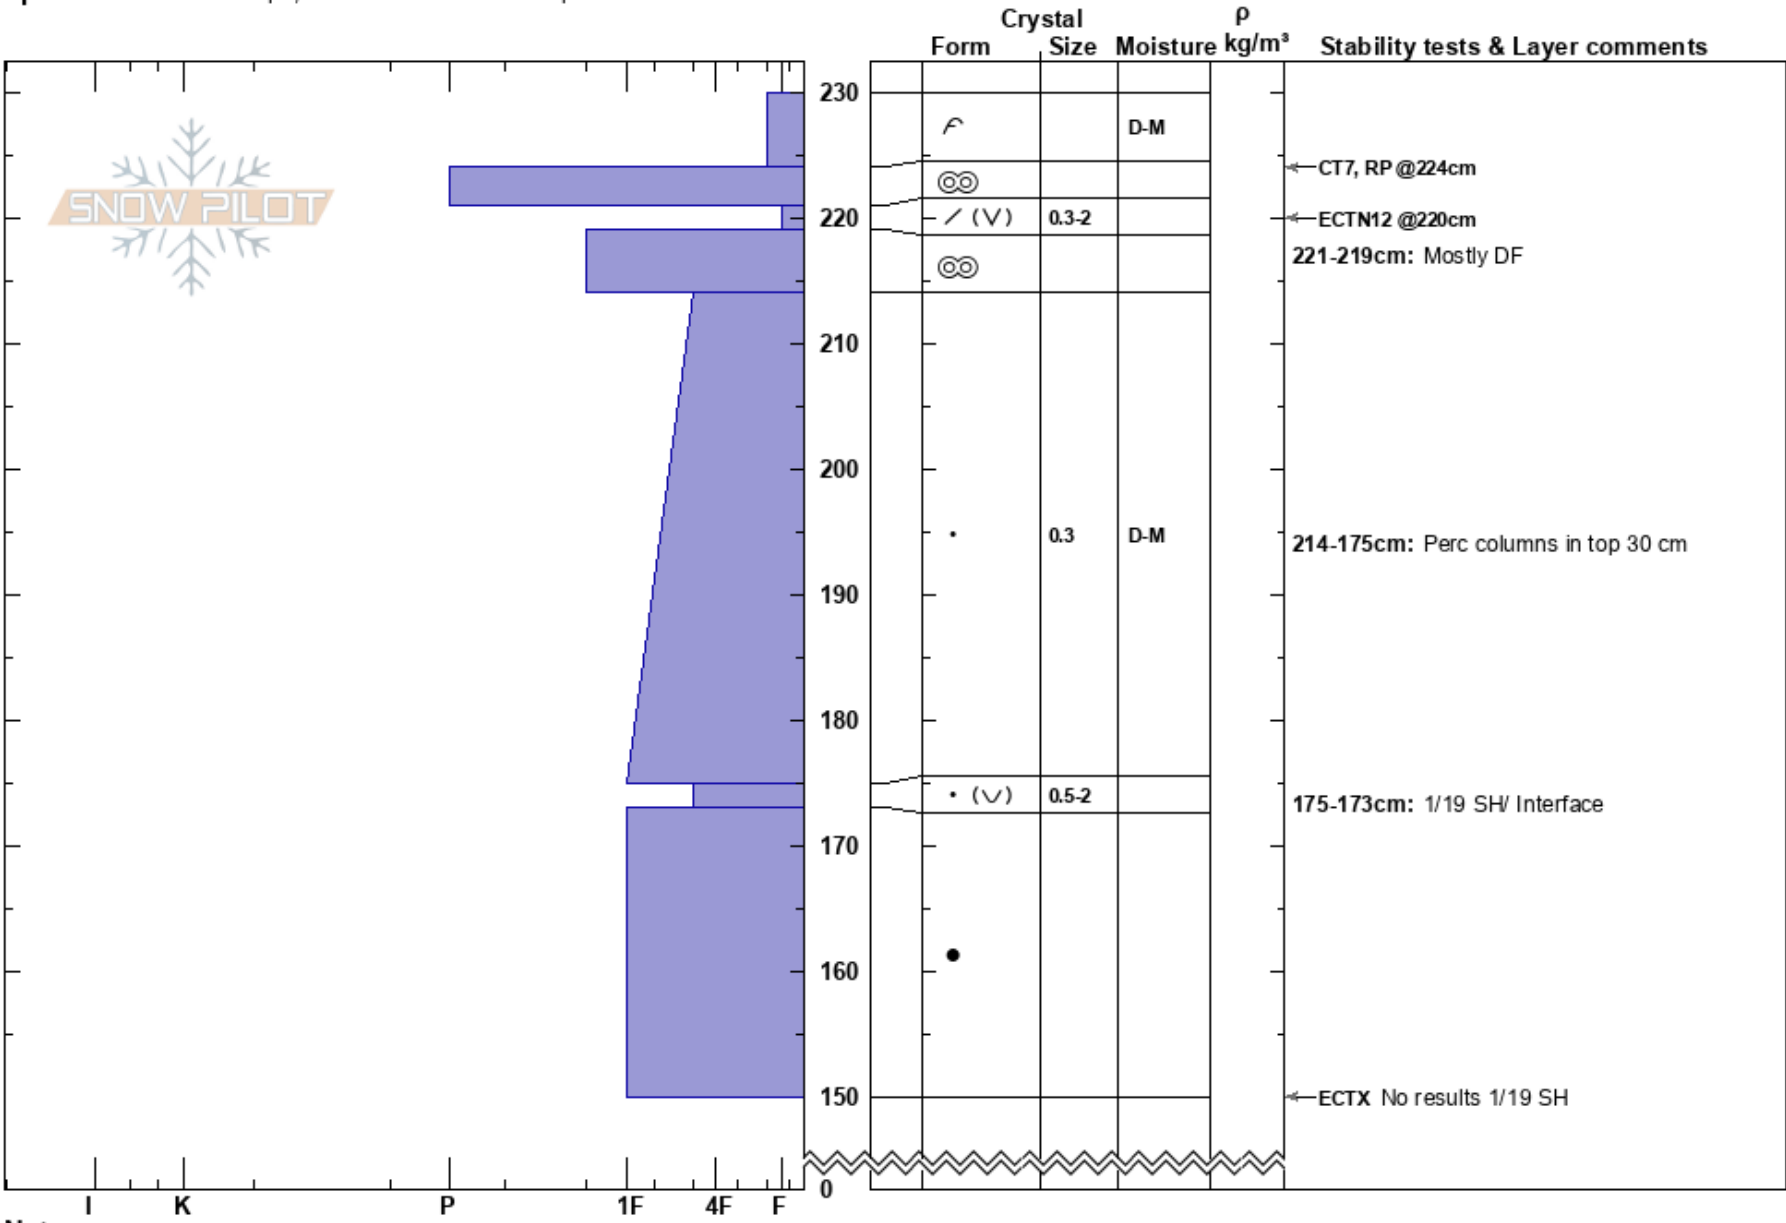

Wolverine Lk Bench blase reardon
 Grand Mesa 02/11/2017 - 1:45pm
 CO
Elevation:
Aspect:
Specifics: We skied slope; Snowmobile tracks on slope

Stability:
Air Temperature:
Sky Cover: OVC
Precipitation: S2
Wind: W Light Breeze

HS: 230
PS: 6
Layer Notes:
 221-219cm: Mostly DF
 214-175cm: Perc columns in top 30 cm
 175-173cm: 1/19 SH/ Interface

Notes: